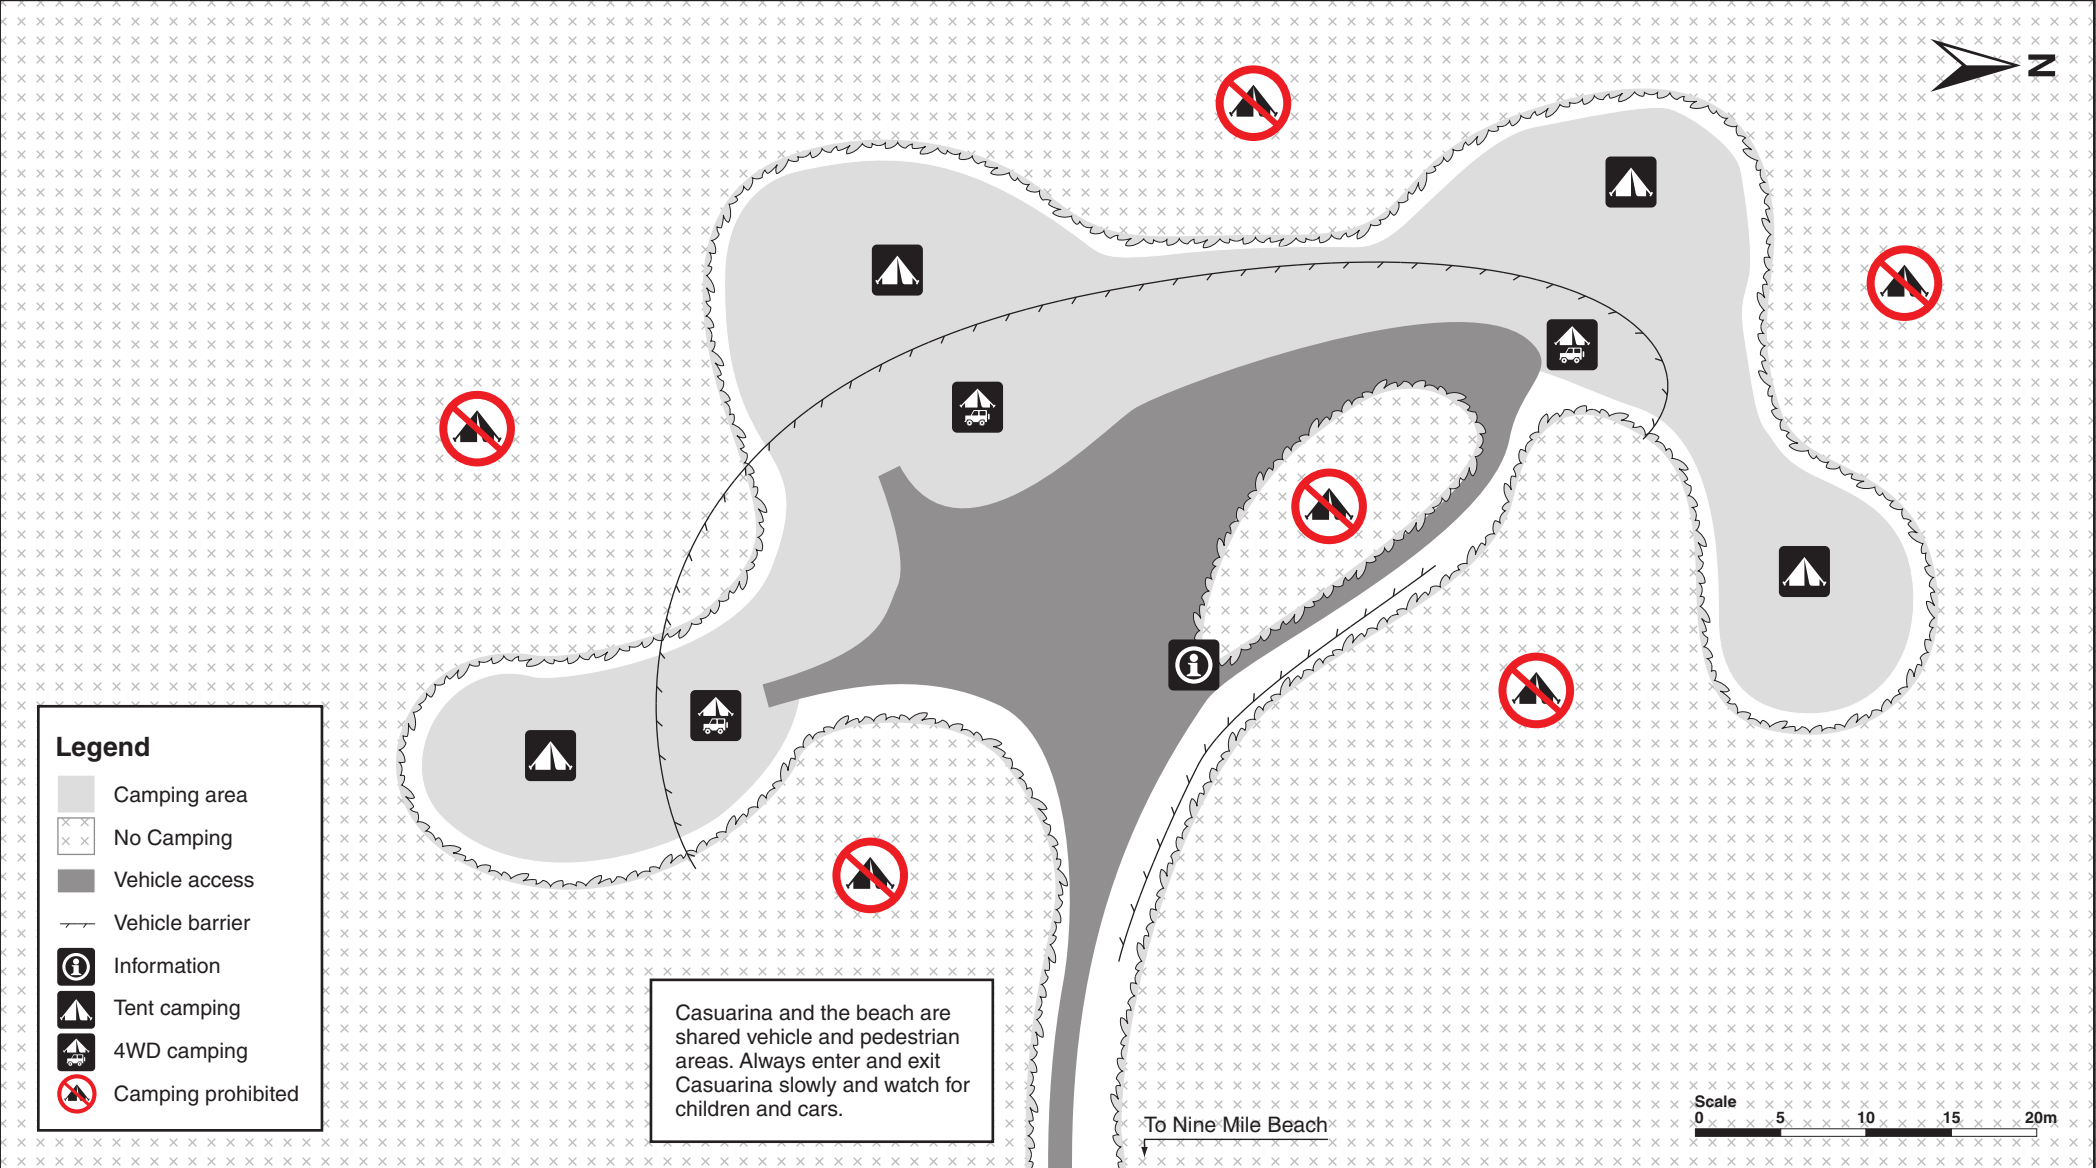

# Nine Mile Beach—Casuarina map

Byfield National Park

© State of Queensland. Queensland Parks and Wildlife Service, Department of National Parks, Recreation, Sport and Racing. MA520 September 2014