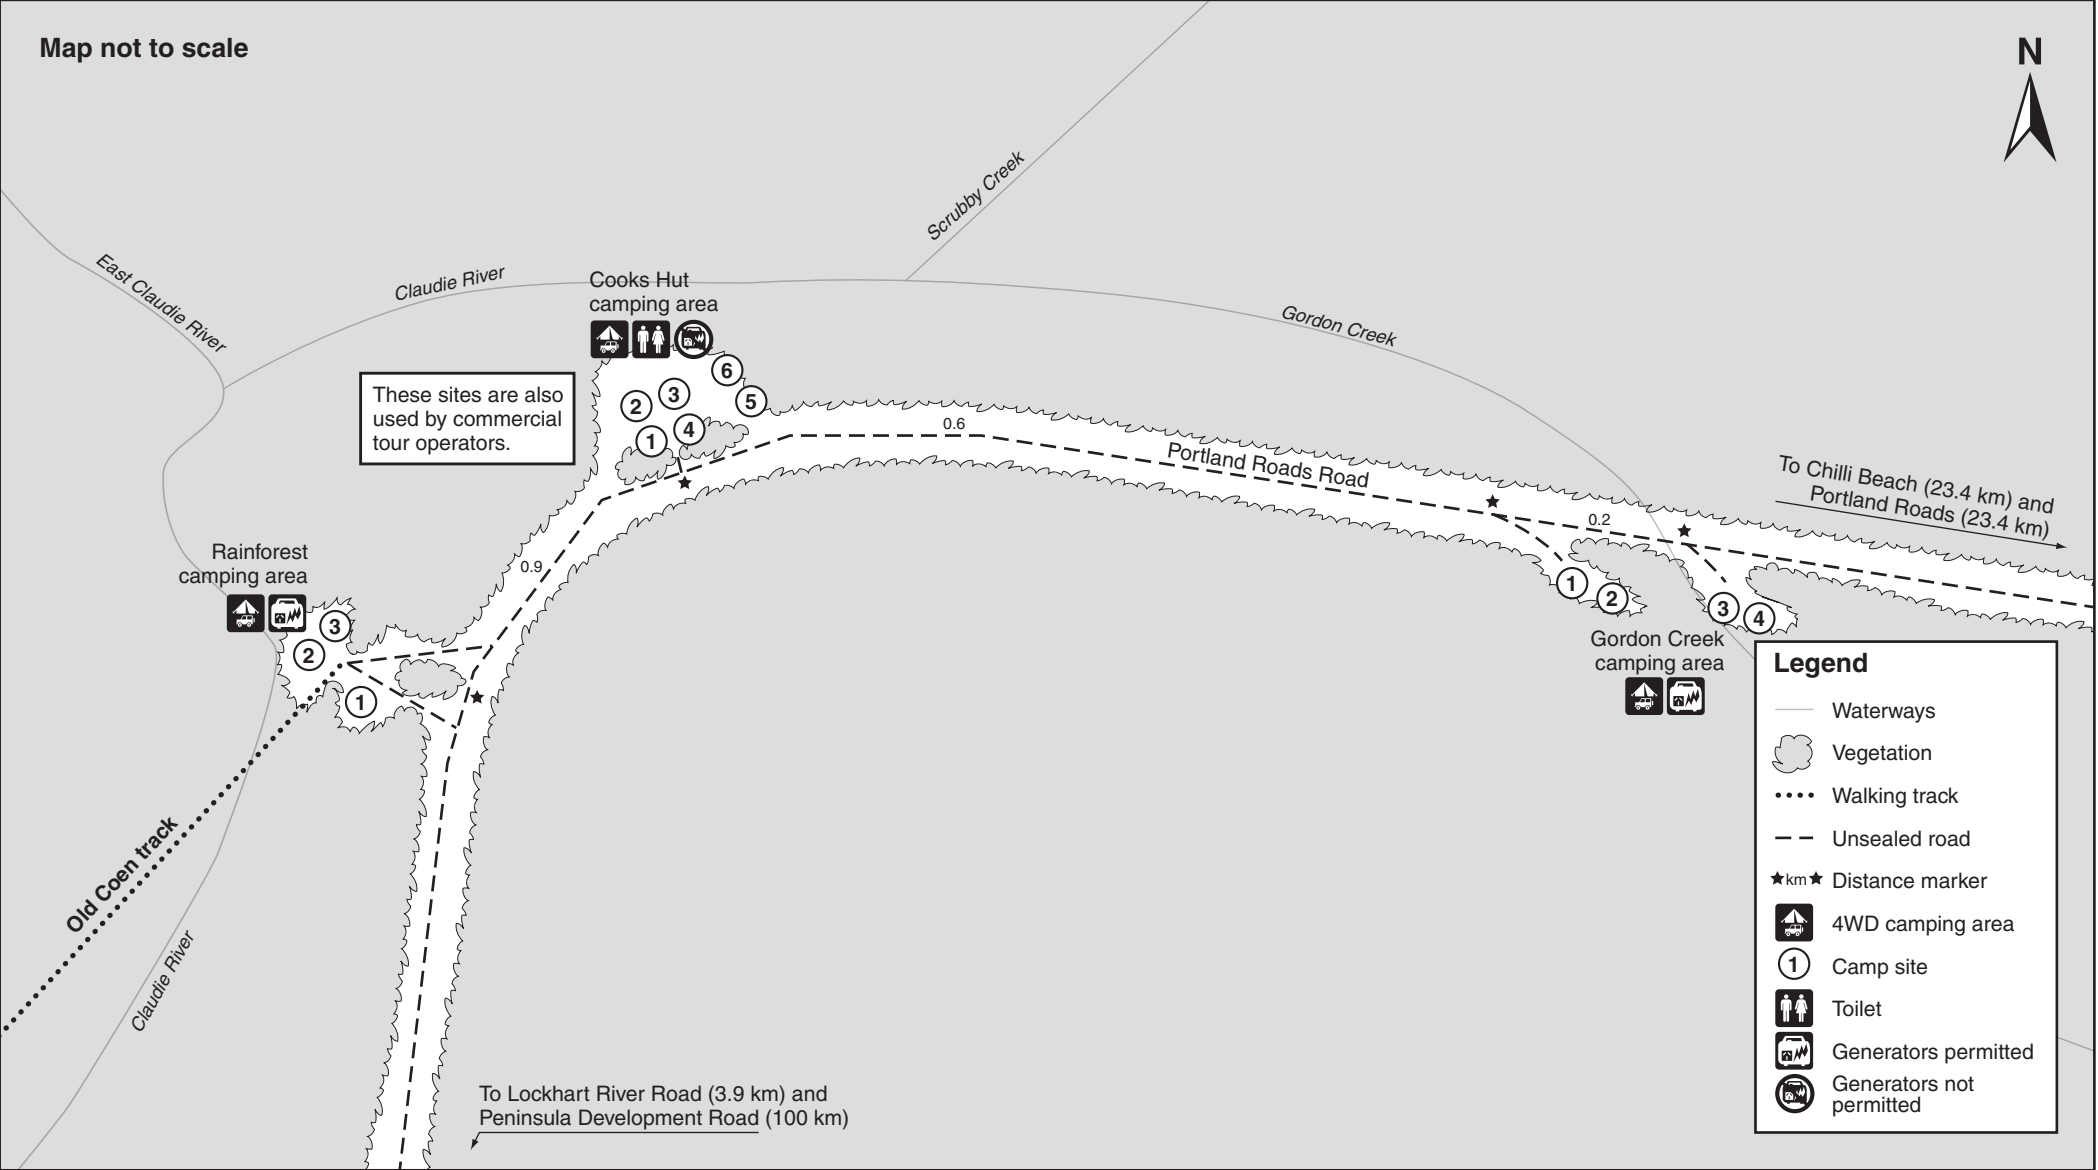

Rainforest, Cooks Hut and Gordon Creek camping areas map

Kutini-Payamu (Iron Range) National Park (CYPAL)

© State of Queensland. Queensland Parks and Wildlife Service, Department of National Parks, Recreation, Sport and Racing. MA714 November 2013