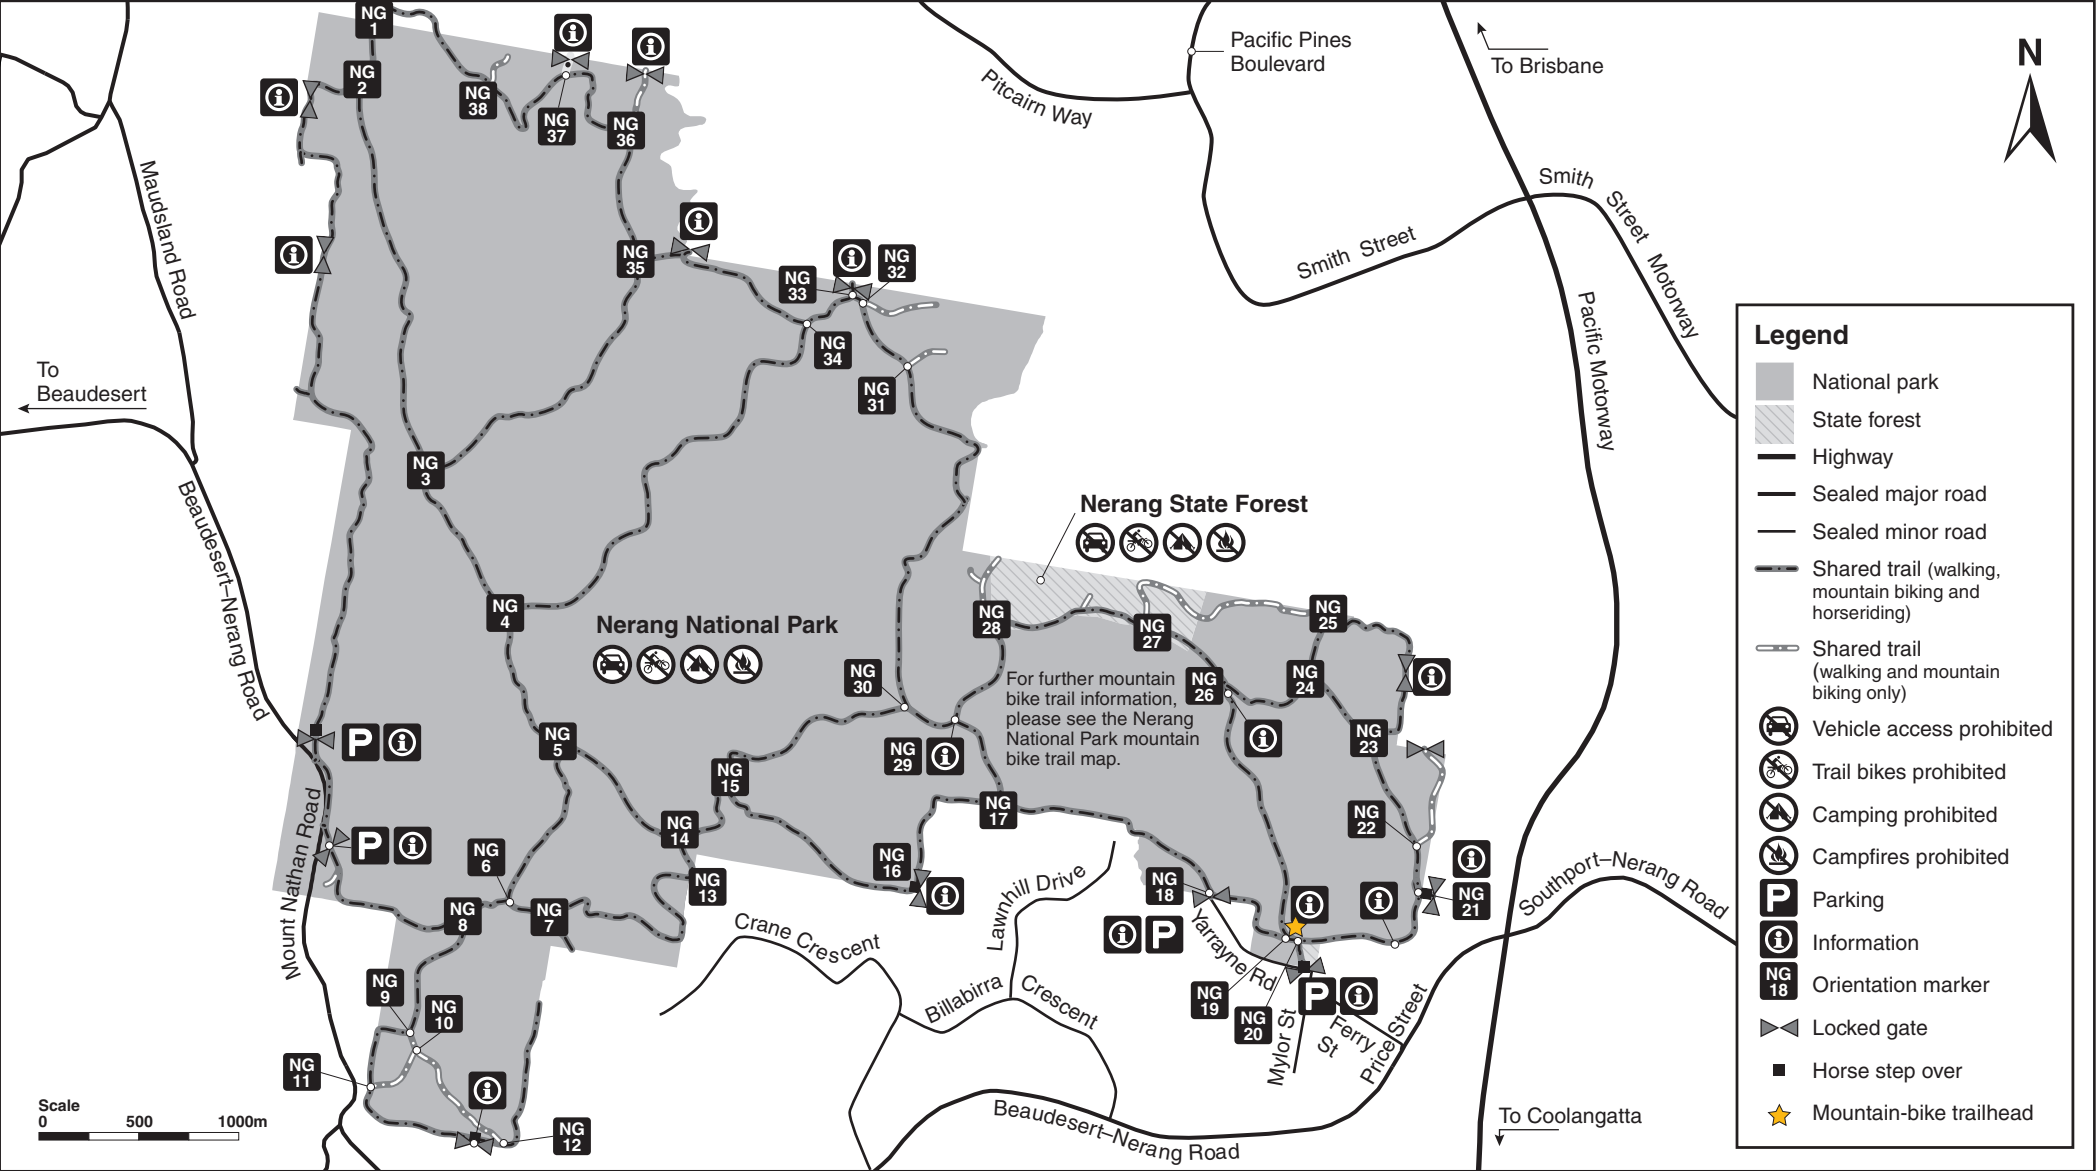

# Nerang National Park map

© State of Queensland. Queensland Parks and Wildlife Service. MA686 April 2020