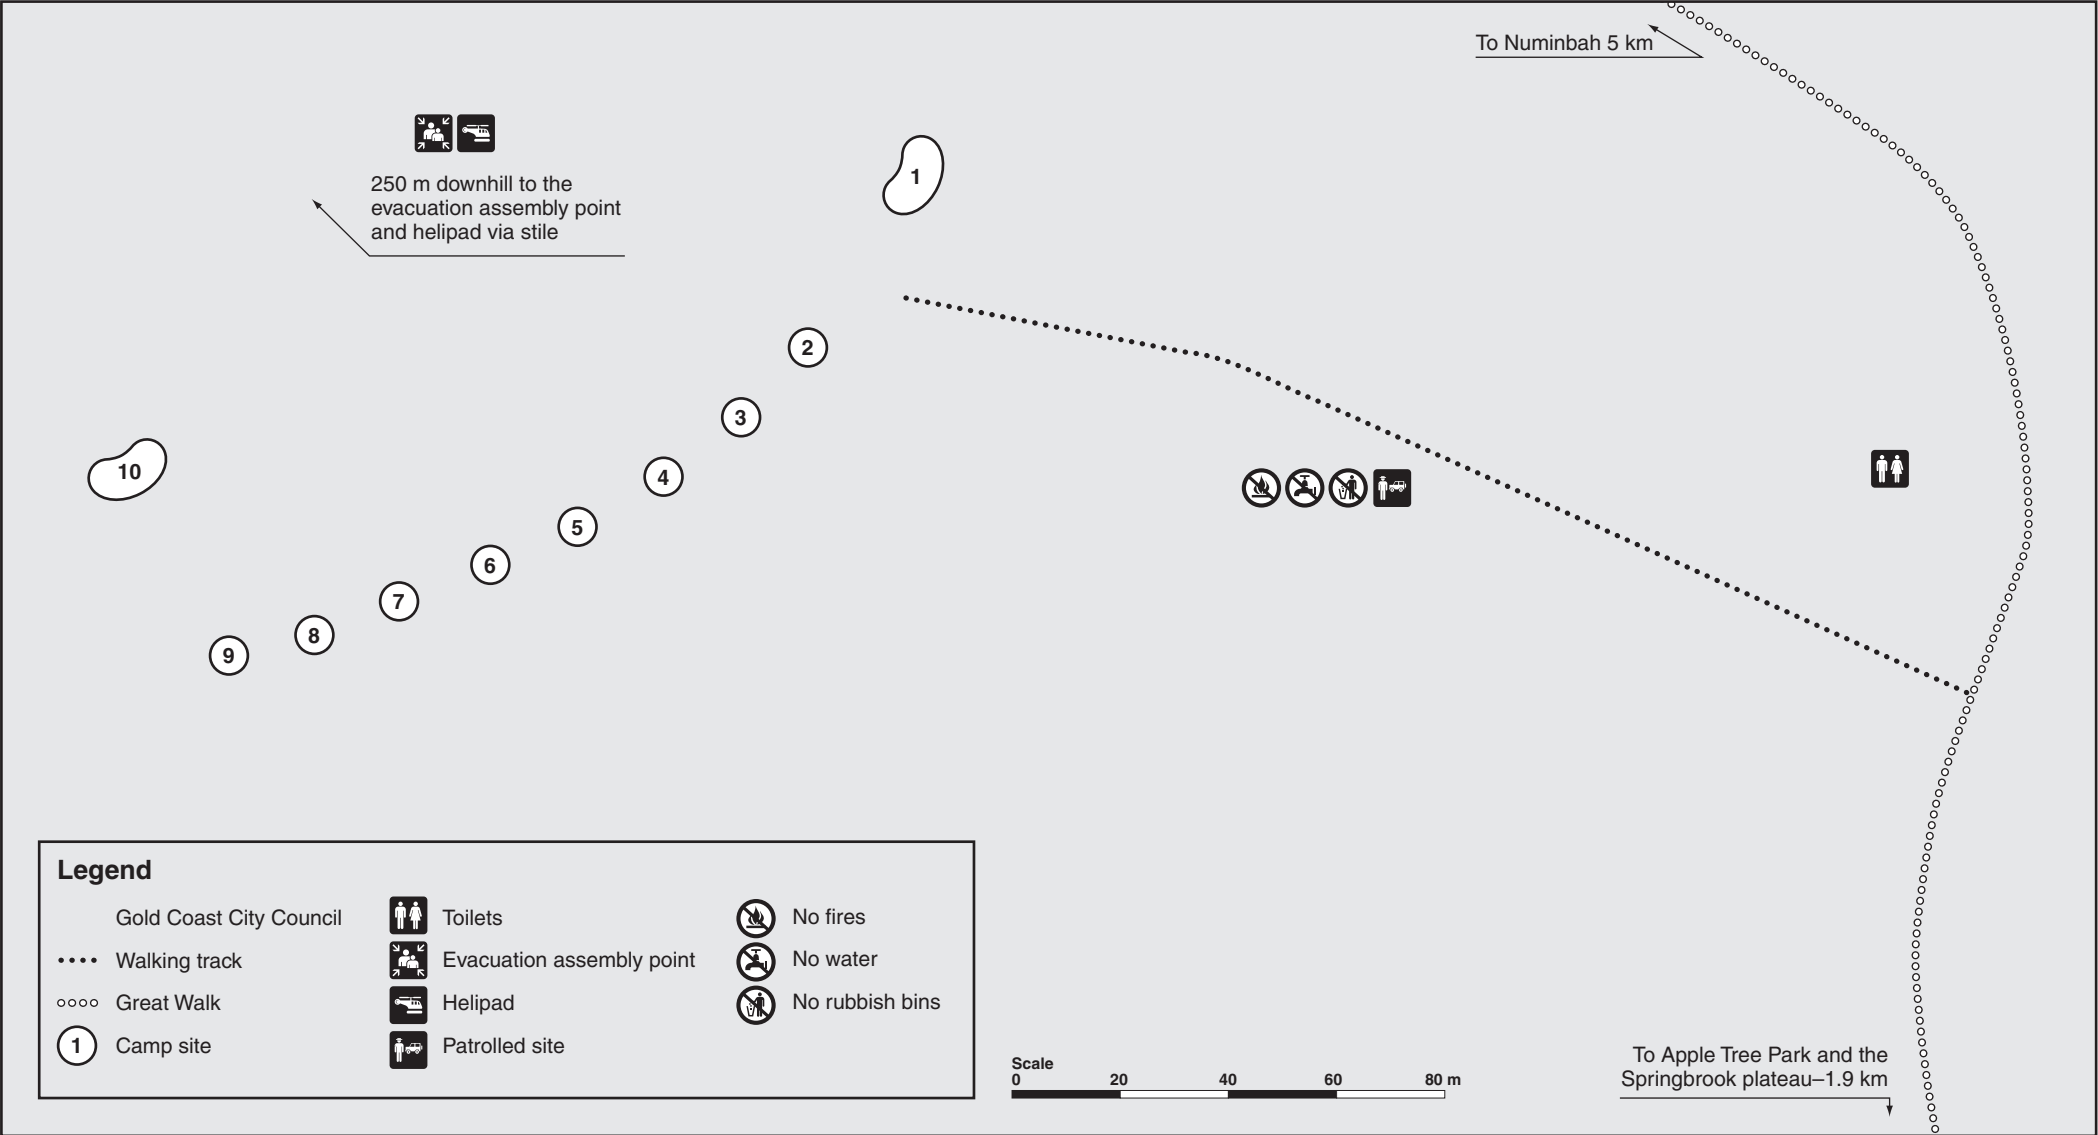

Gold Coast Hinterland Great Walk

Woonoongoora walkers' camp map

© State of Queensland. Queensland Parks and Wildlife Service, Department of Environment and Resource Management. MA518 February 2012