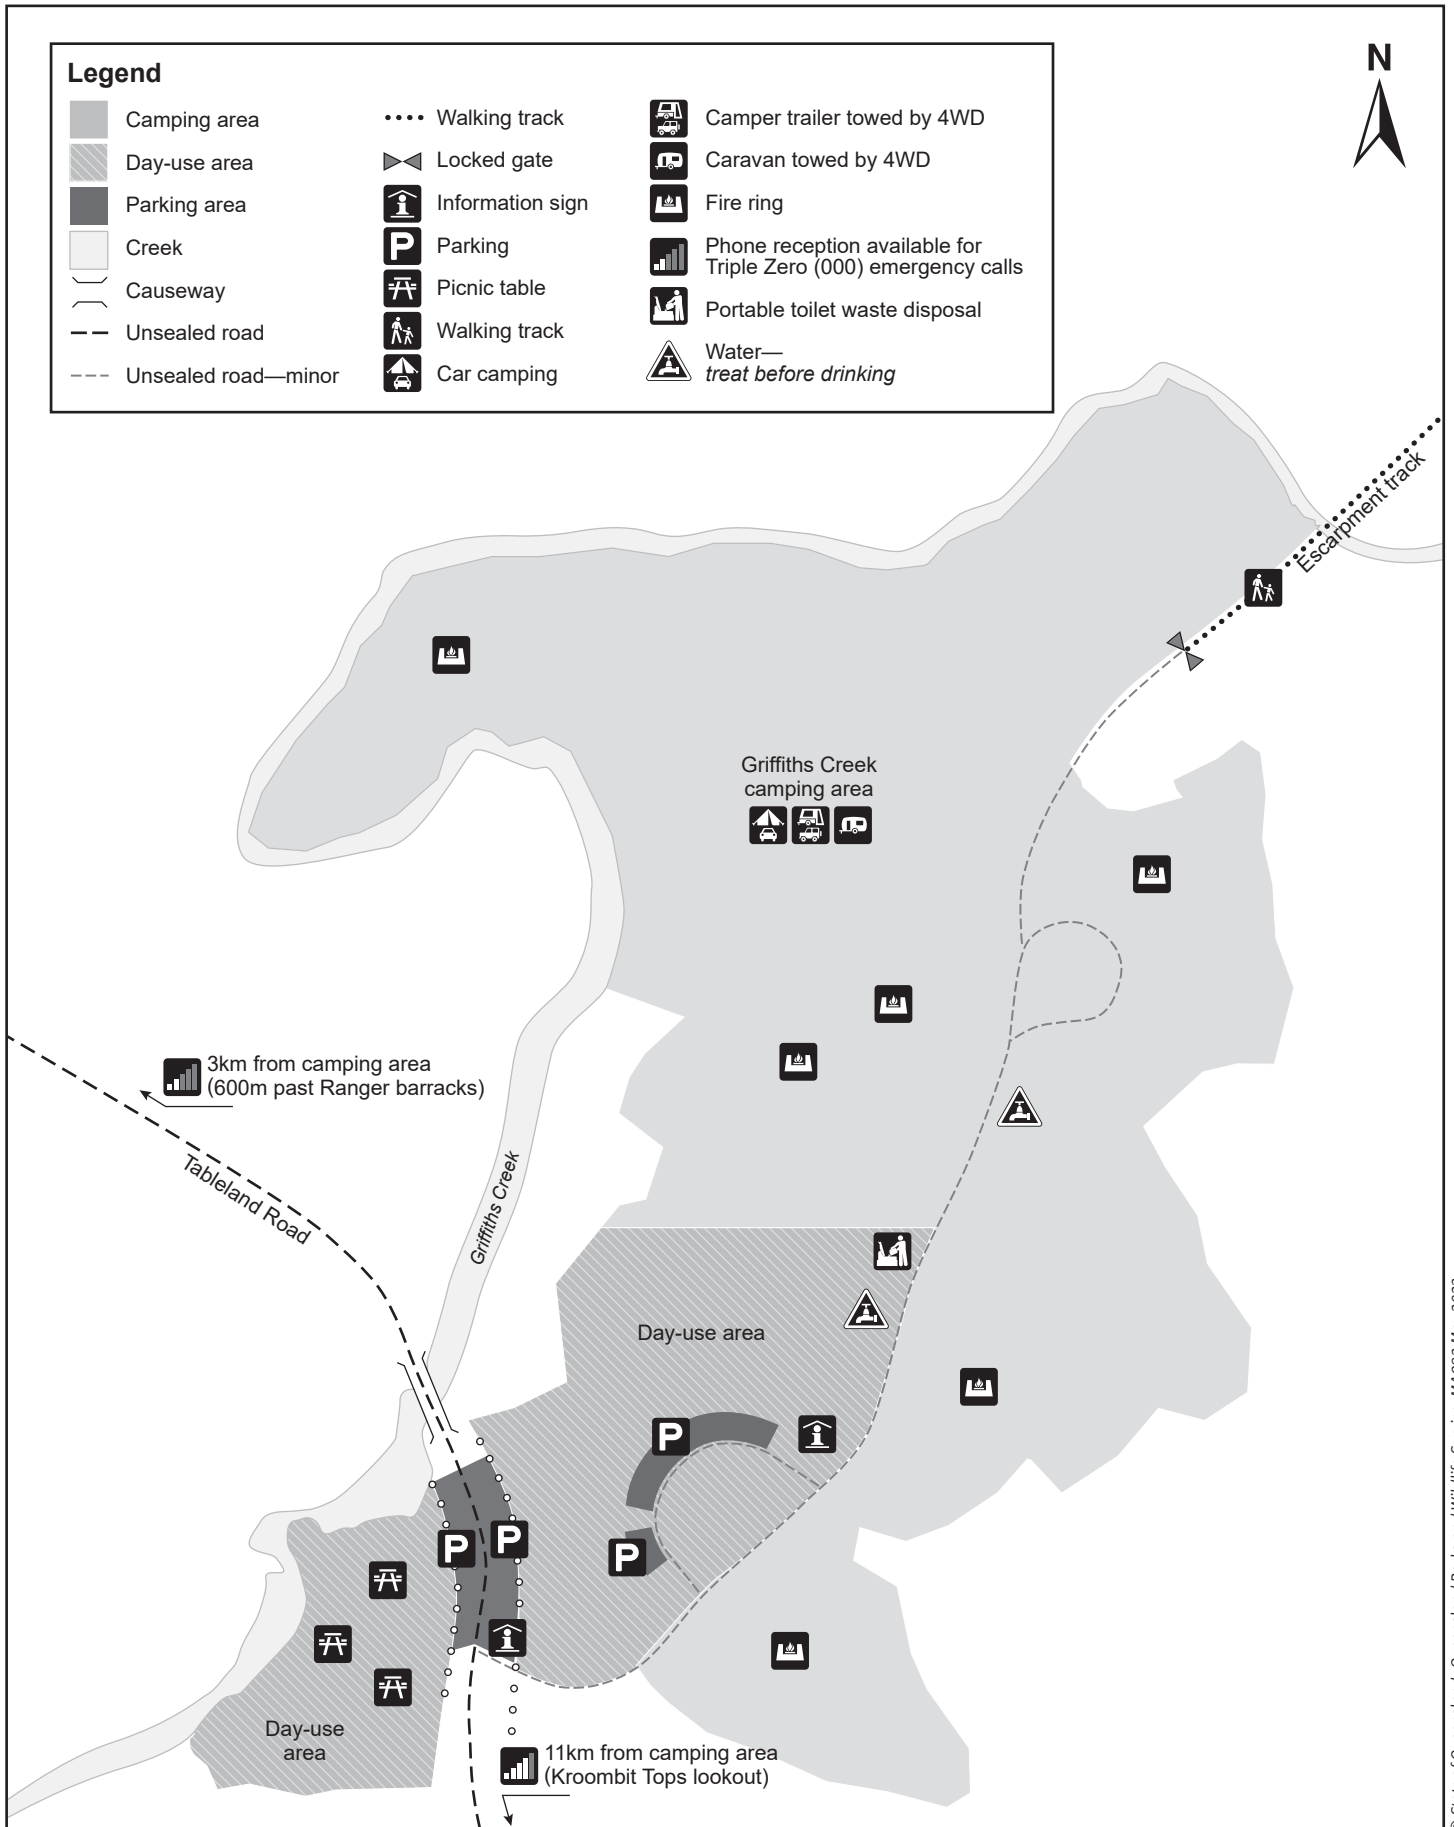

# Griffiths Creek camping area and day-use area map

Kroombit Tops National Park

© State of Queensland. Queensland Parks and Wildlife Service. MA982 May 2023