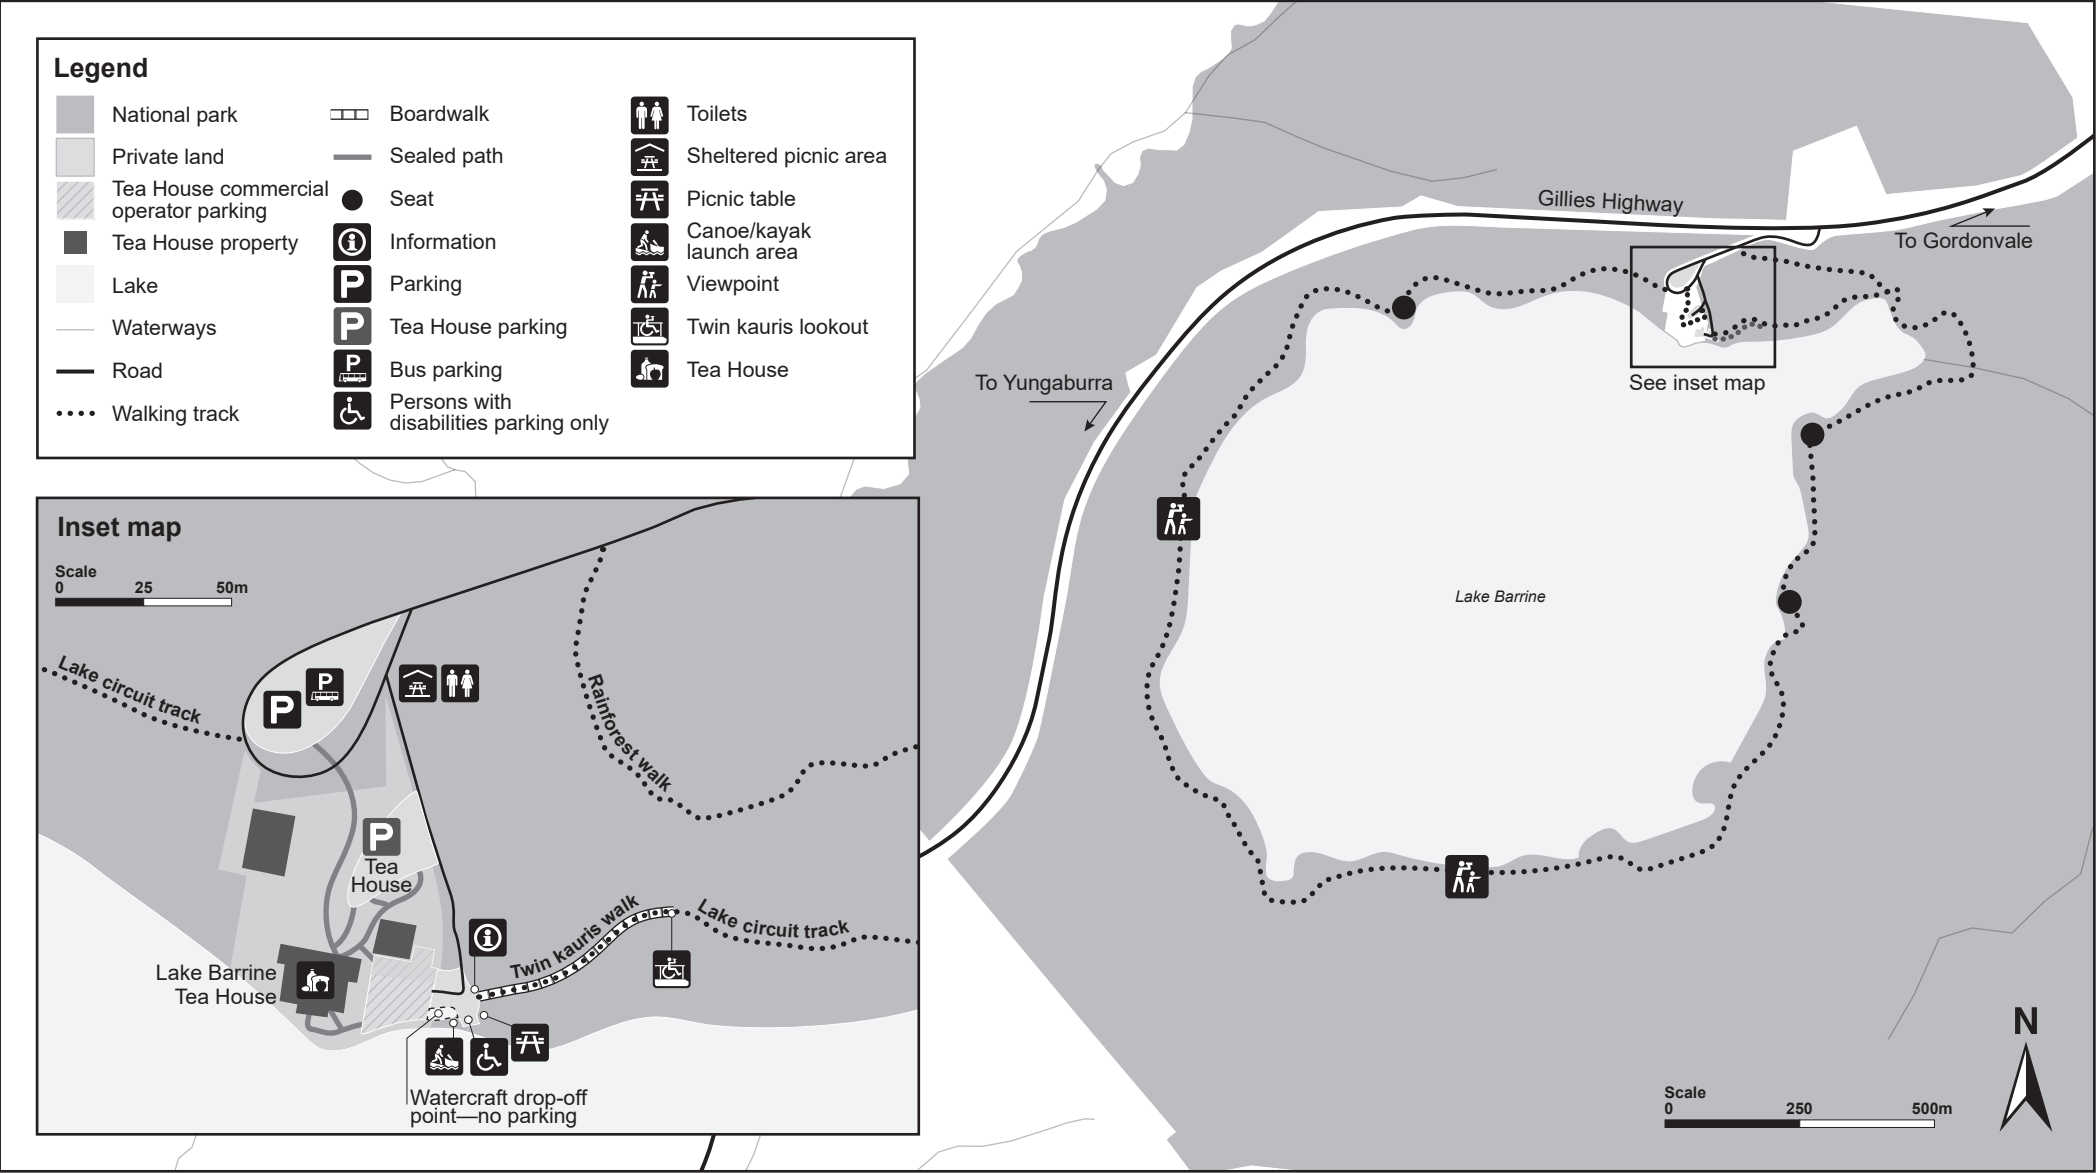

# Lake Barrine map

Crater Lakes National Park

© State of Queensland. Queensland Parks and Wildlife Service. MA984 July 2023