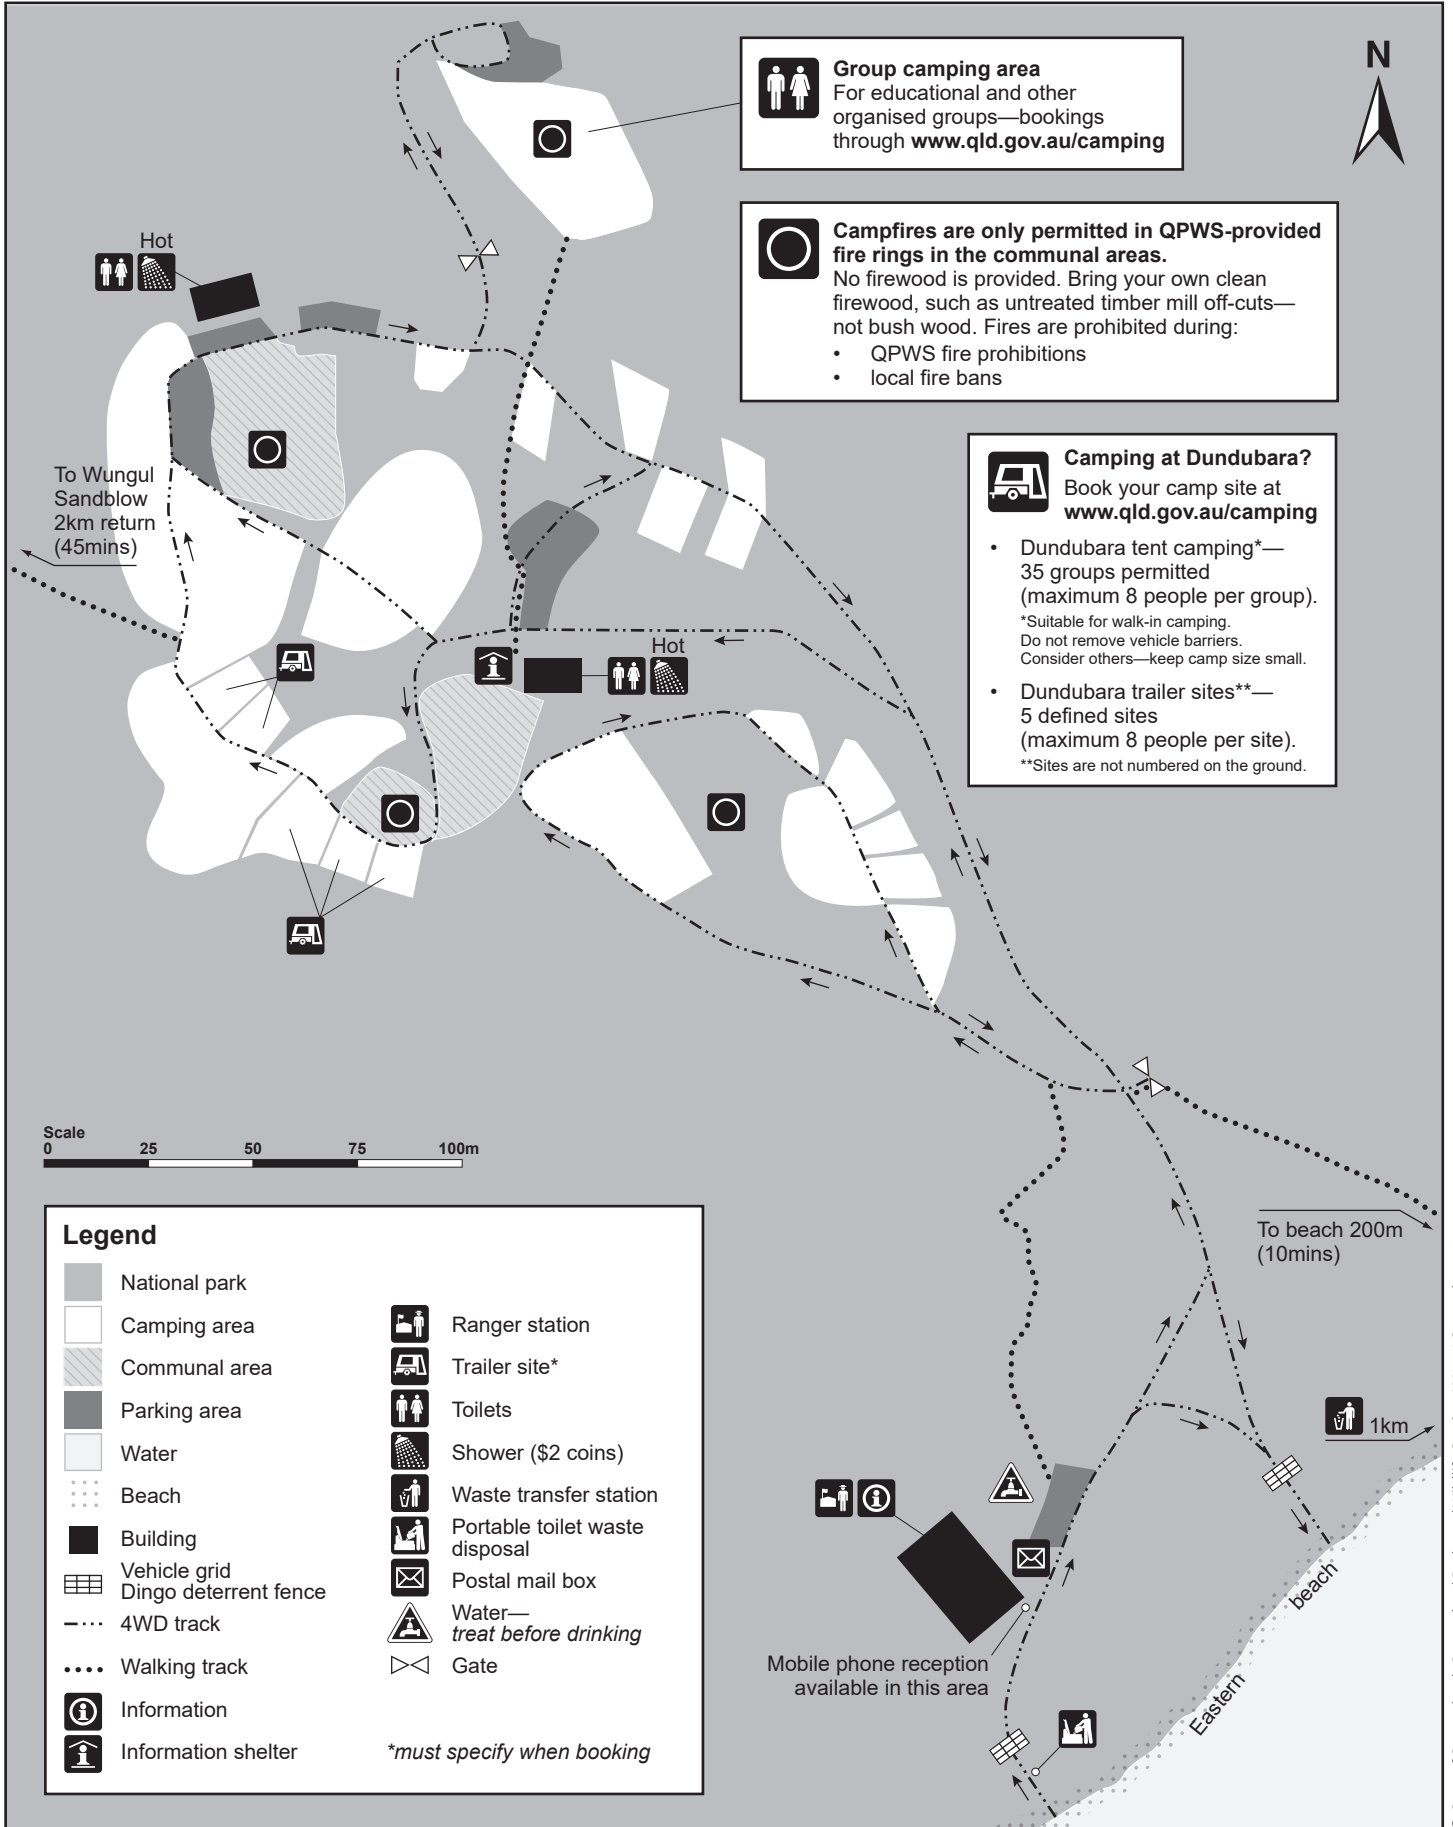

# Dundubara camping area map

## K'gari (Fraser Island), Great Sandy National Park

© State of Queensland. Queensland Parks and Wildlife Service. MA806 September 2023