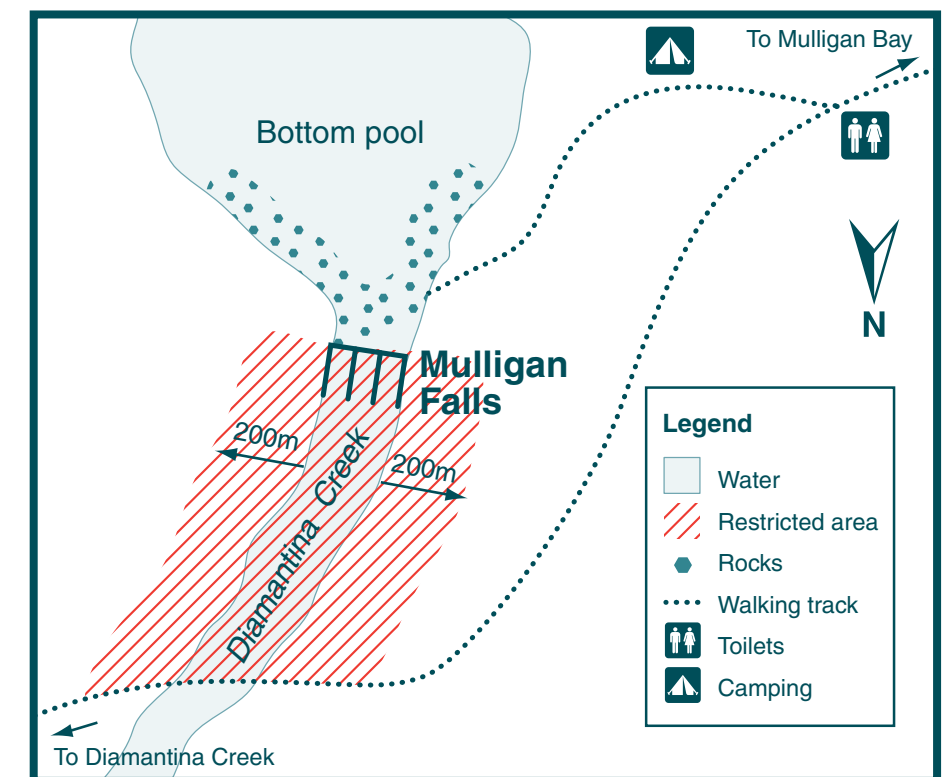

# DANGER

## Entry restricted

Access to Mulligan Falls and the area shown on the map is restricted.

Natural hazards, including slippery rocks, have caused serious injuries and death.

Entry to this area is prohibited without a permit or written approval.

Contravention of the requirements of this notice is an offence under the *Nature Conservation Act 1992*.

Maximum penalty: 80 penalty units.  
On-the-spot fines apply.

SI1240-2