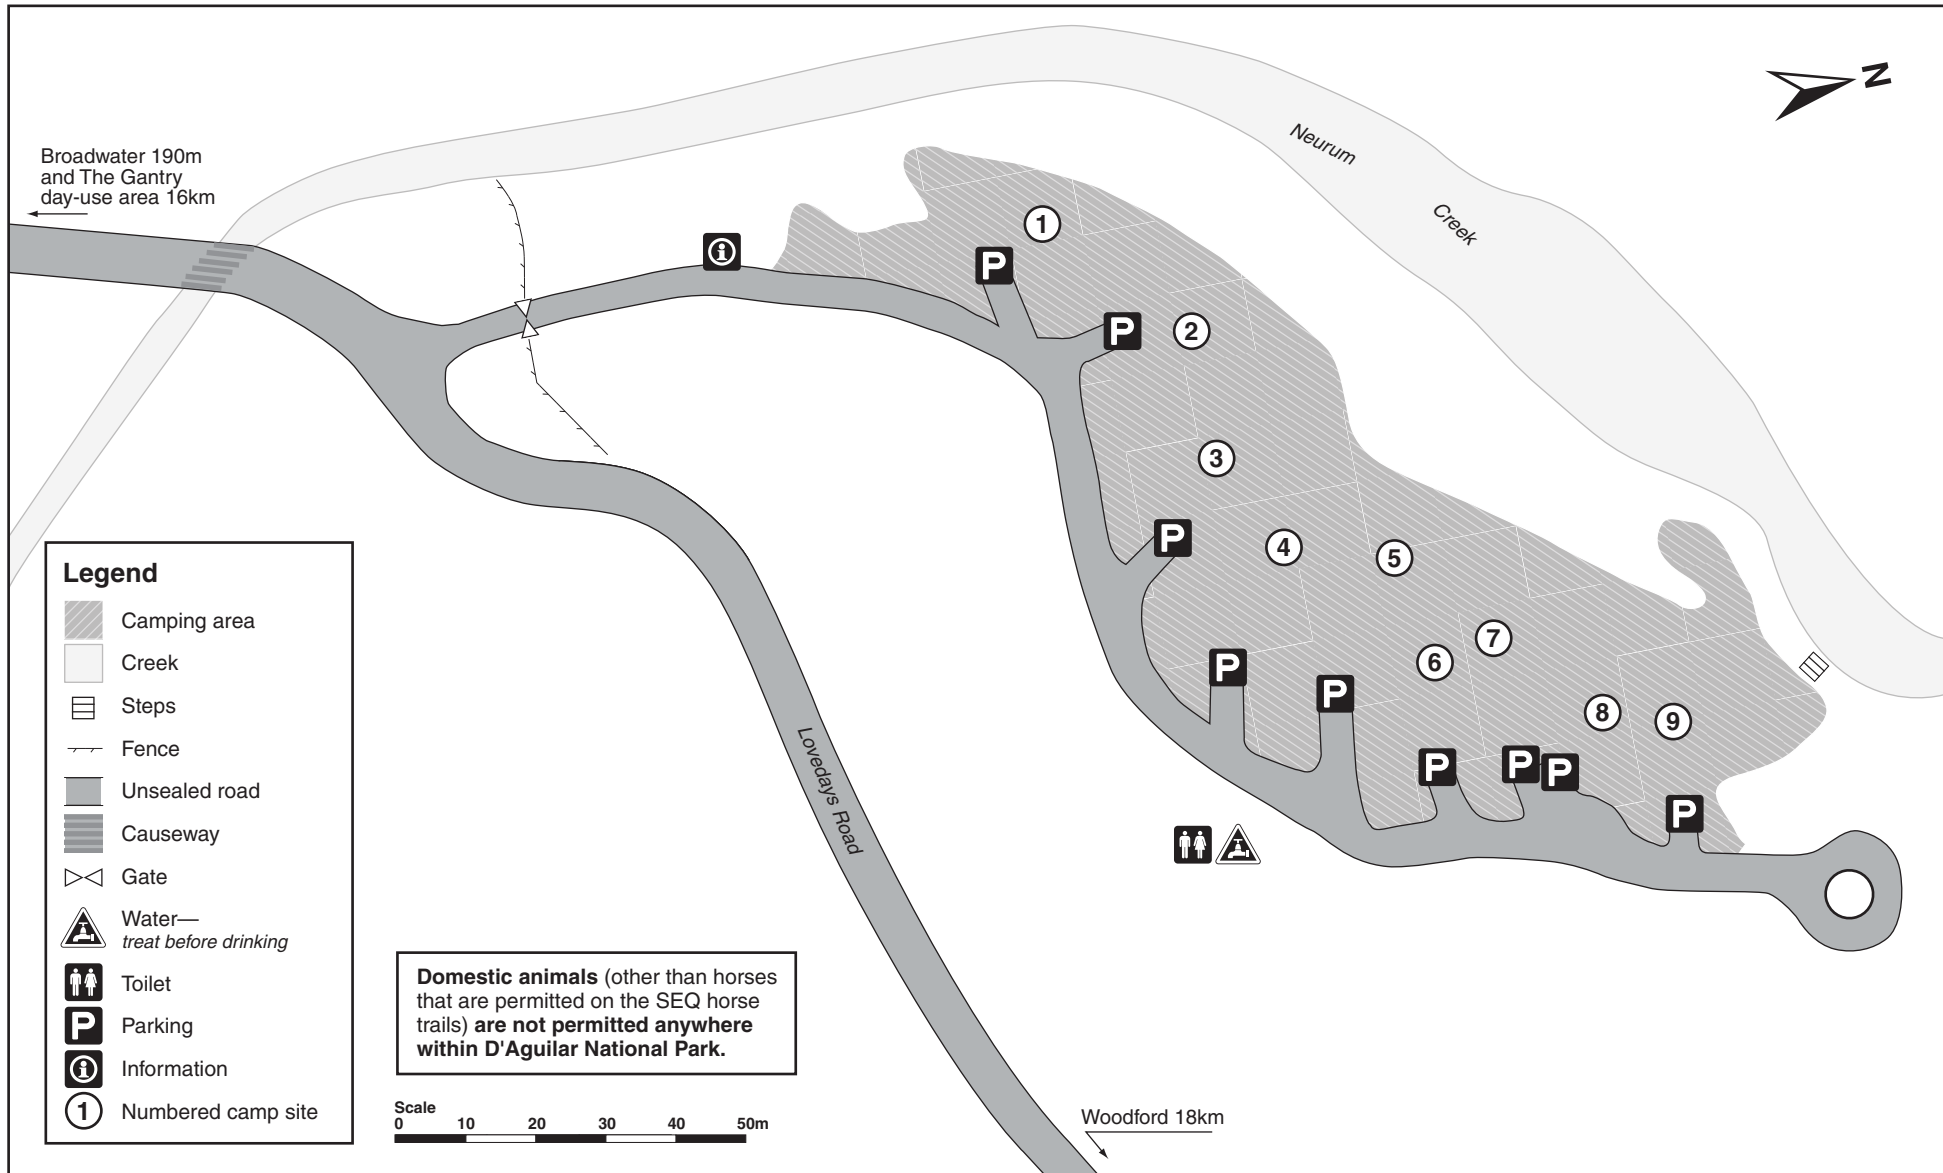

Archer camping area map

Mount Mee section, D'Aguiar National Park

© State of Queensland. Queensland Parks and Wildlife Service. MA499 November 2020