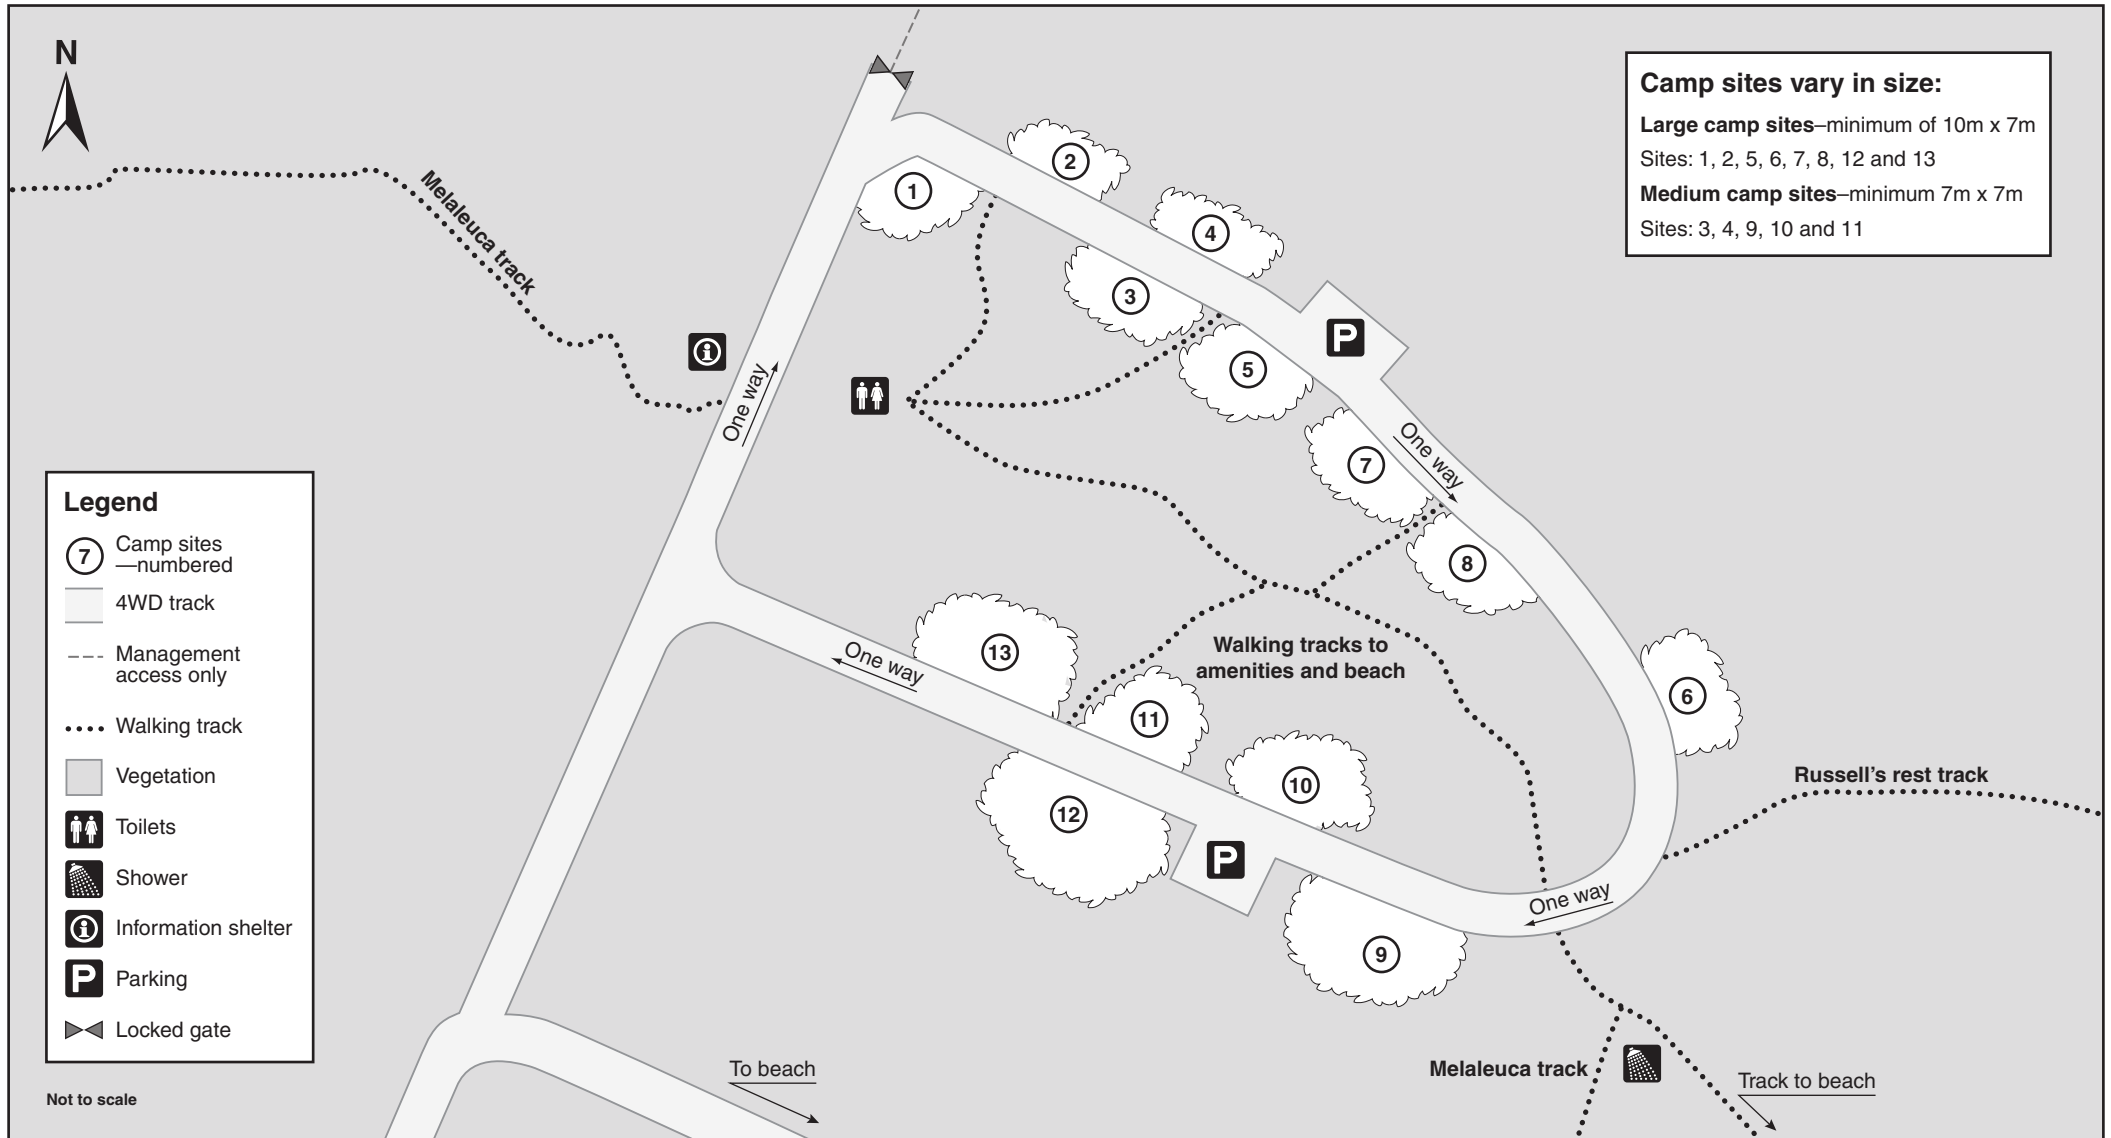

Burrum Point camping area map

Burrum Coast National Park

Not to scale

© State of Queensland. Queensland Parks and Wildlife Service. MA501 October 2020