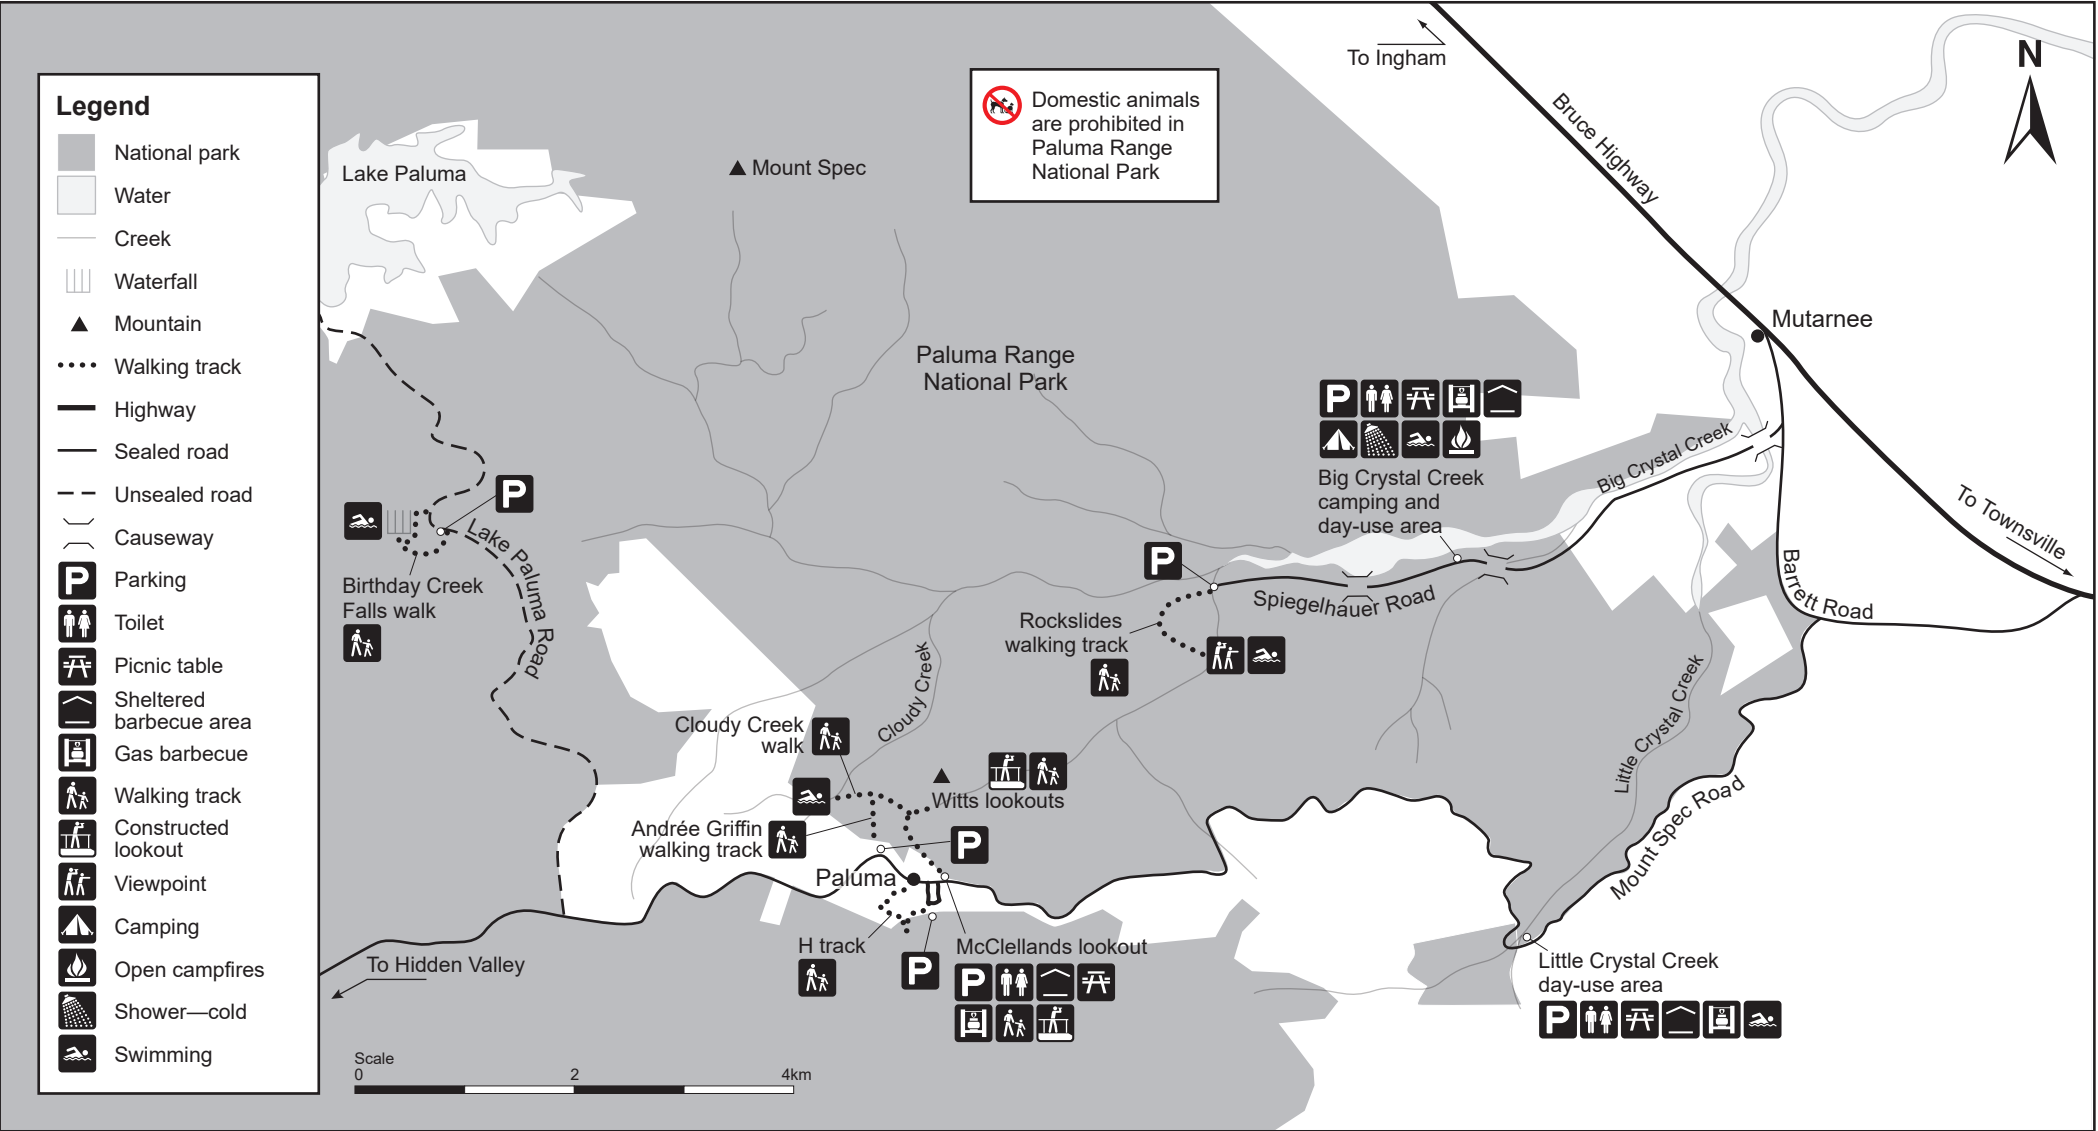

# Mount Spec map

## Paluma Range National Park

© State of Queensland. Queensland Parks and Wildlife Service. MA308 January 2024