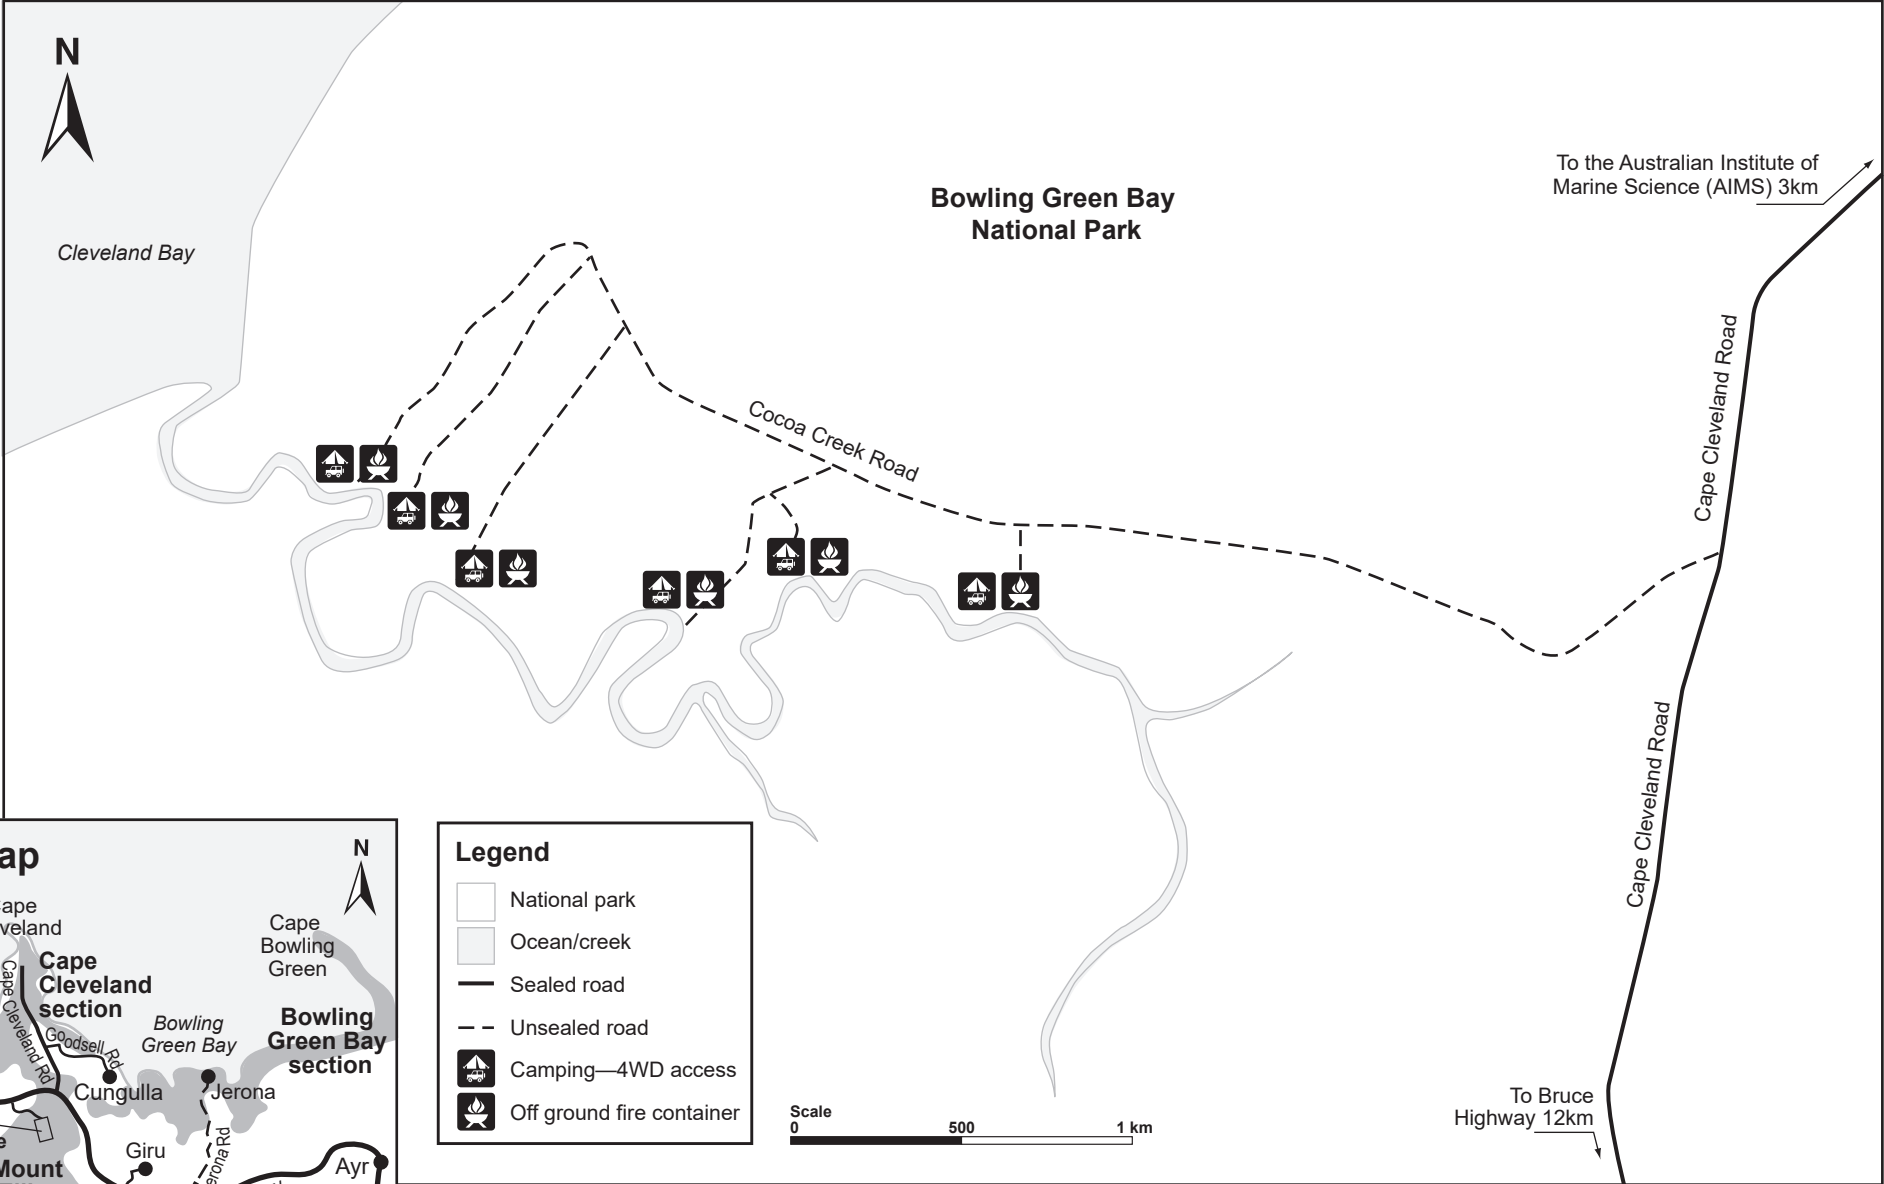

Cocoa Creek map

Cape Cleveland section, Bowling Green Bay National Park

Legend

- National park
- Ocean/creek
- Sealed road
- Unsealed road
- Camping—4WD access
- Off ground fire container

© State of Queensland. Queensland Parks and Wildlife Service. MA594 August 2022