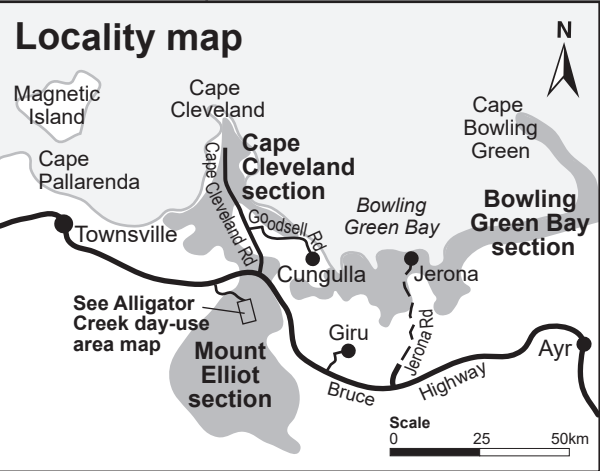

Cocoa Creek map

Cape Cleveland section, Bowling Green Bay National Park

Legend

- National park
- Ocean/creek
- Sealed road
- Unsealed road
- Camping—4WD access
- Off ground fire container

© State of Queensland. Queensland Parks and Wildlife Service. MA594 August 2022