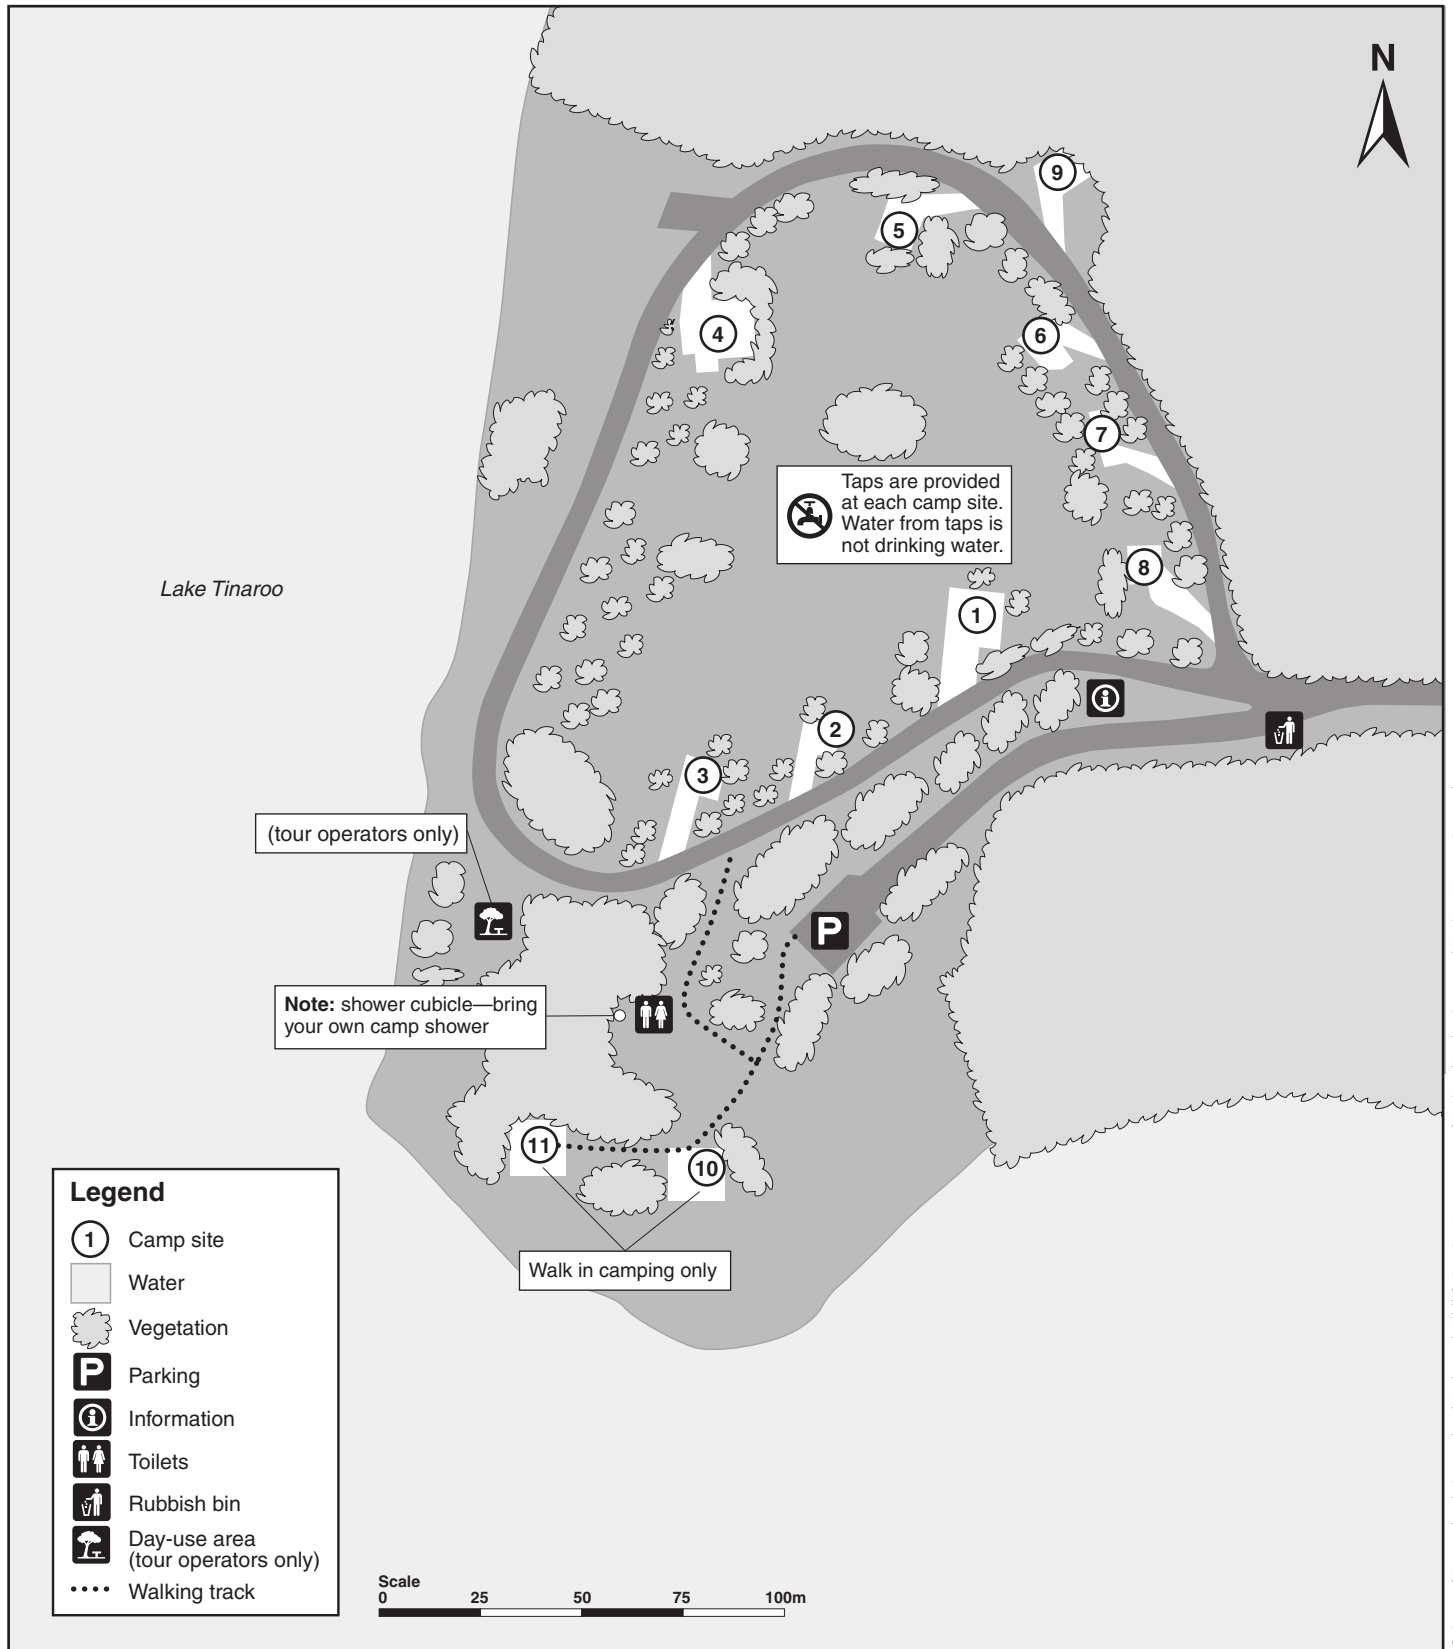

# School Point camping area map

Danbulla State Forest

© State of Queensland. Queensland Parks and Wildlife Service, Department of National Parks, Sport and Racing. MA421 September 2015