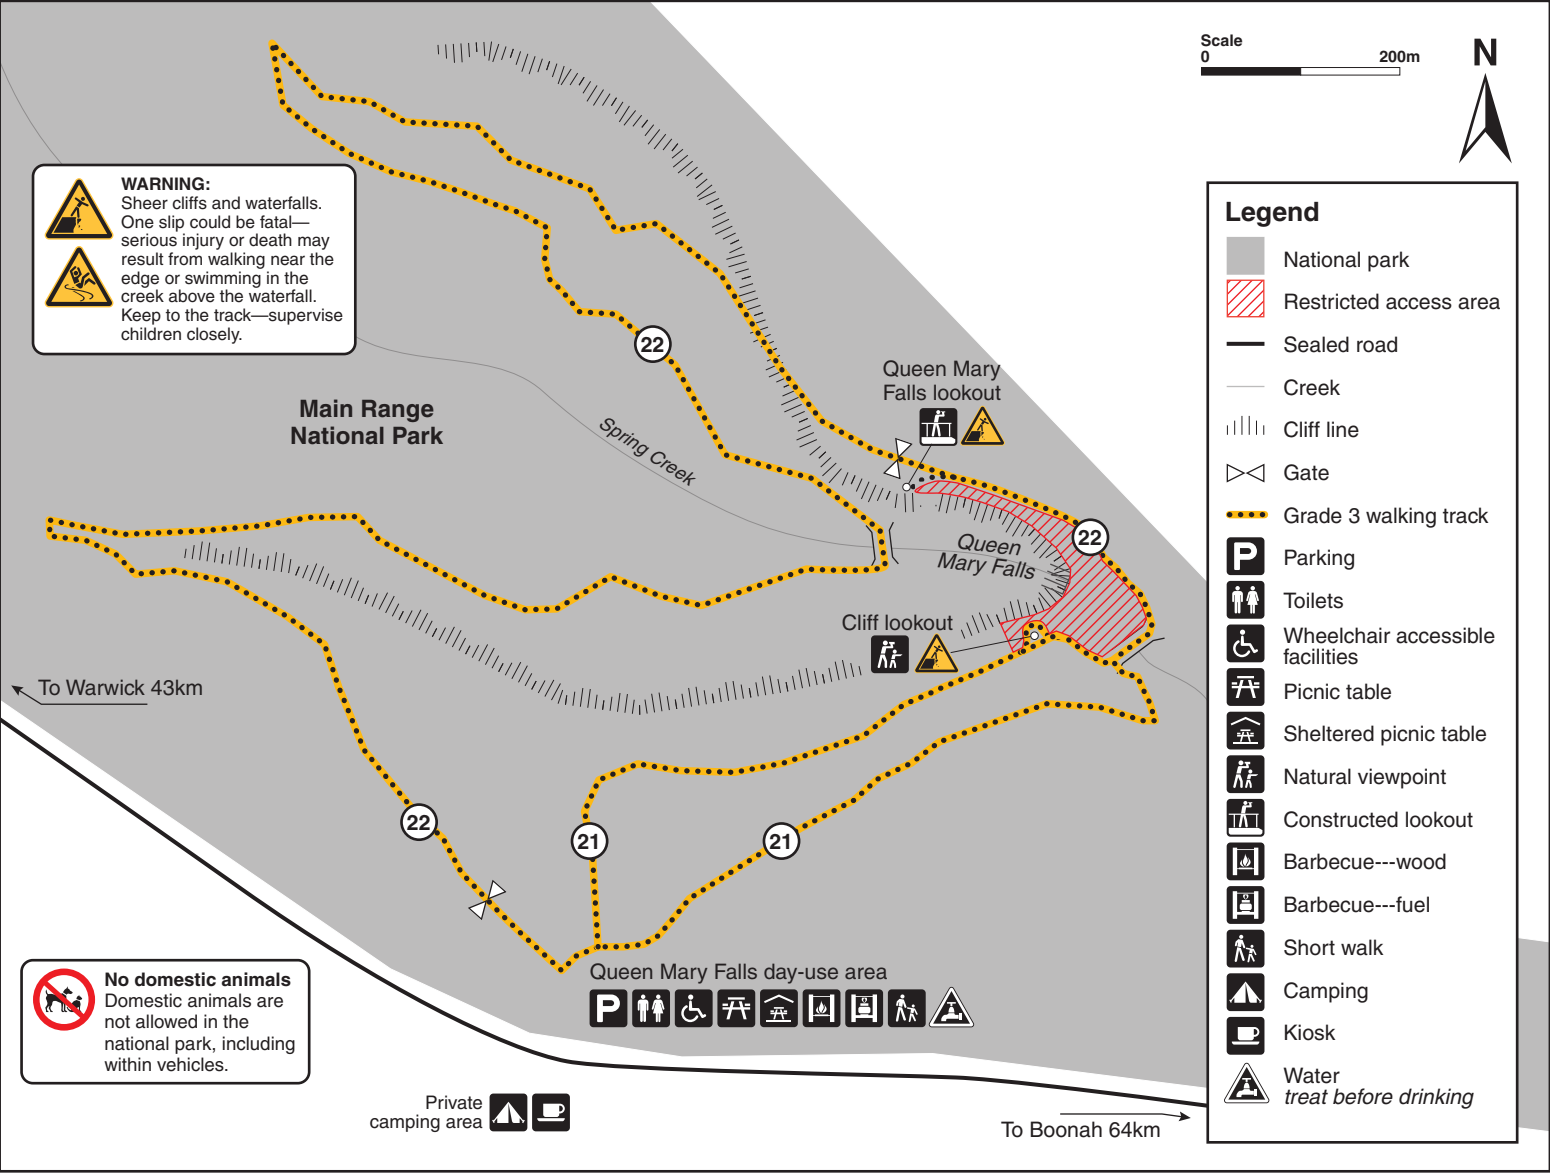

# Main Range National Park map

## Queen Mary Falls section

© State of Queensland. Queensland Parks and Wildlife Service. MA919 July 2019