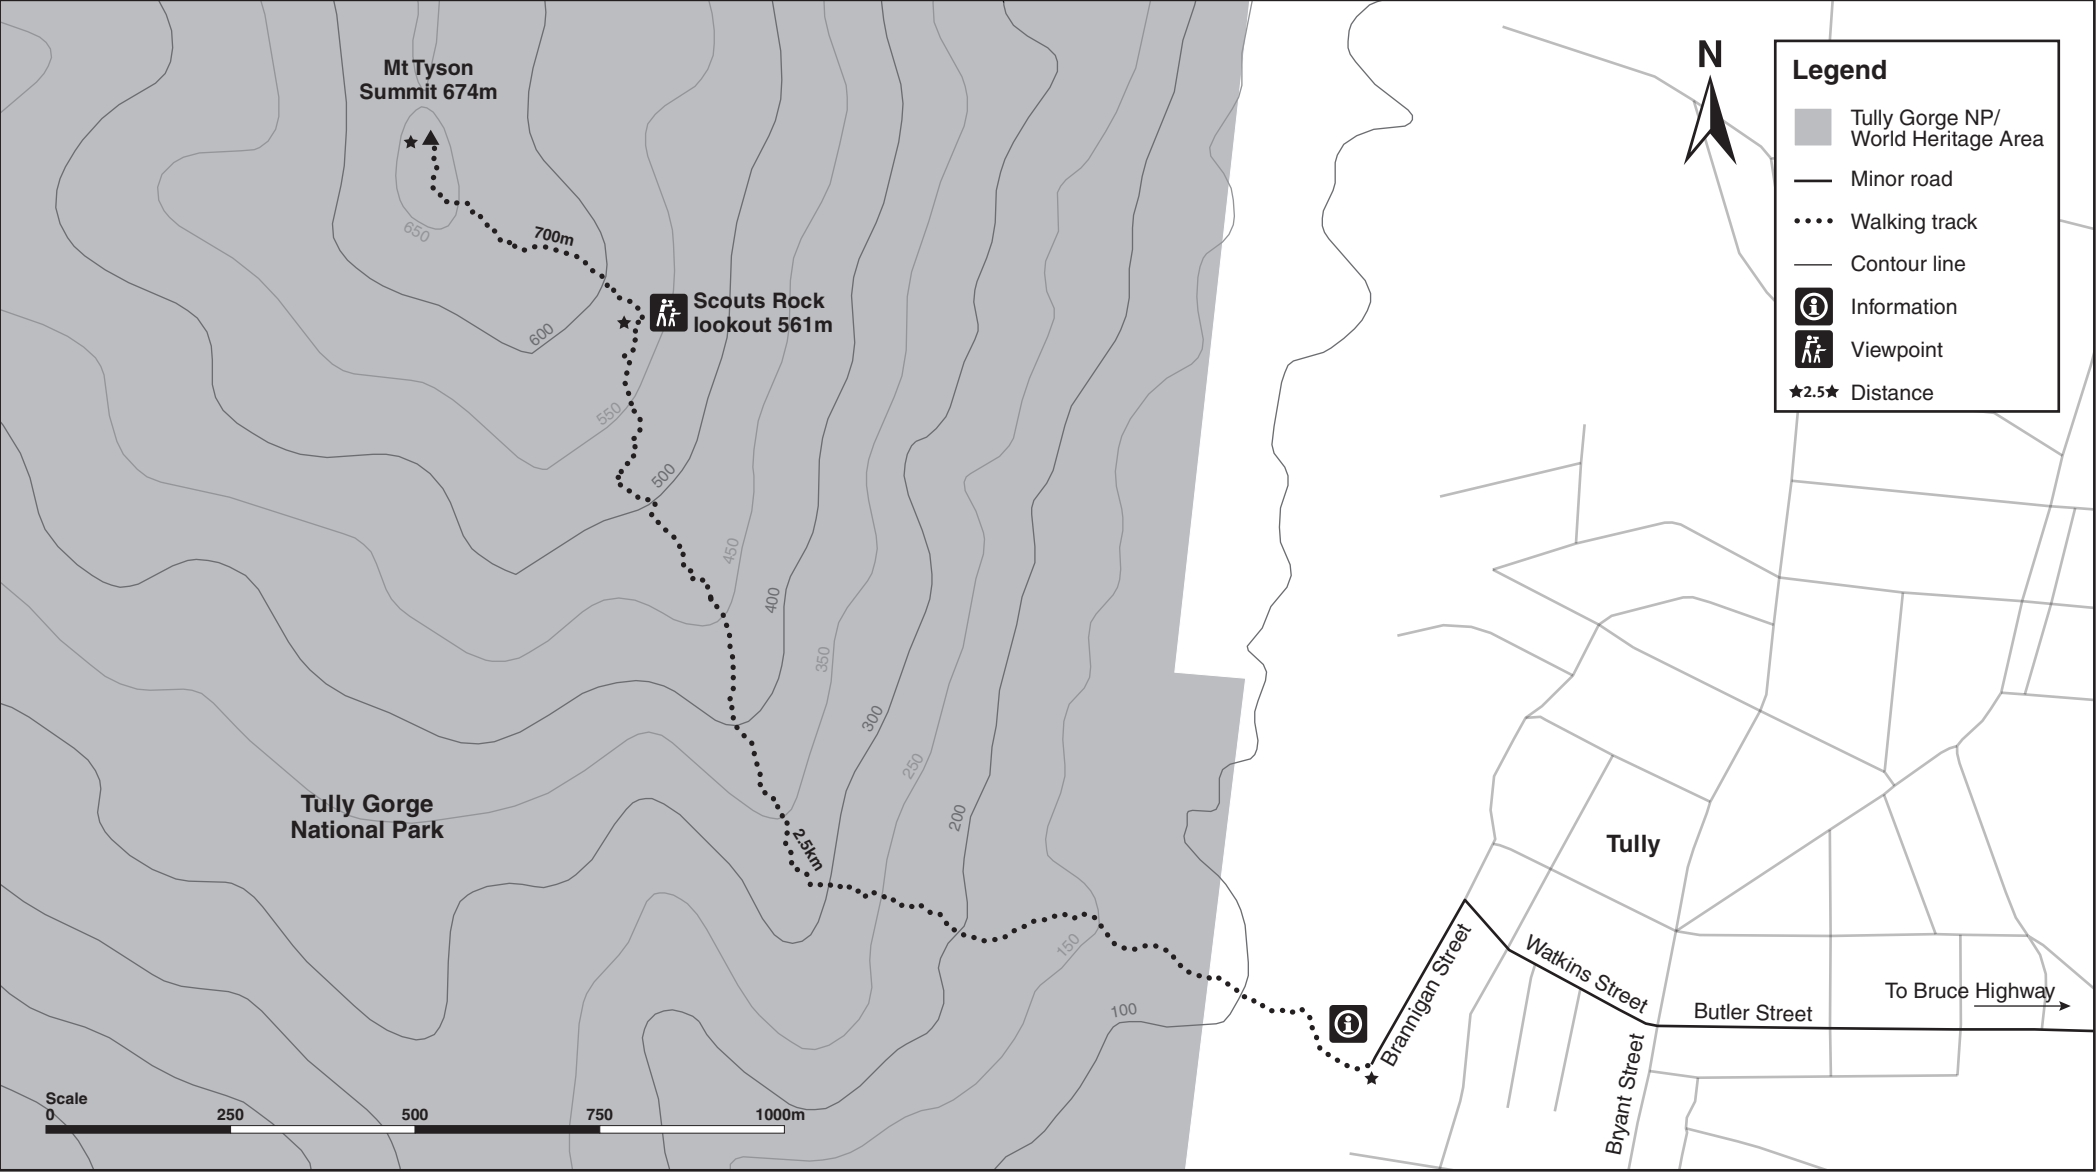

# Mount Tyson walking track map

Tully Gorge National Park

© State of Queensland. Queensland Parks and Wildlife Service. MA899 March 2019