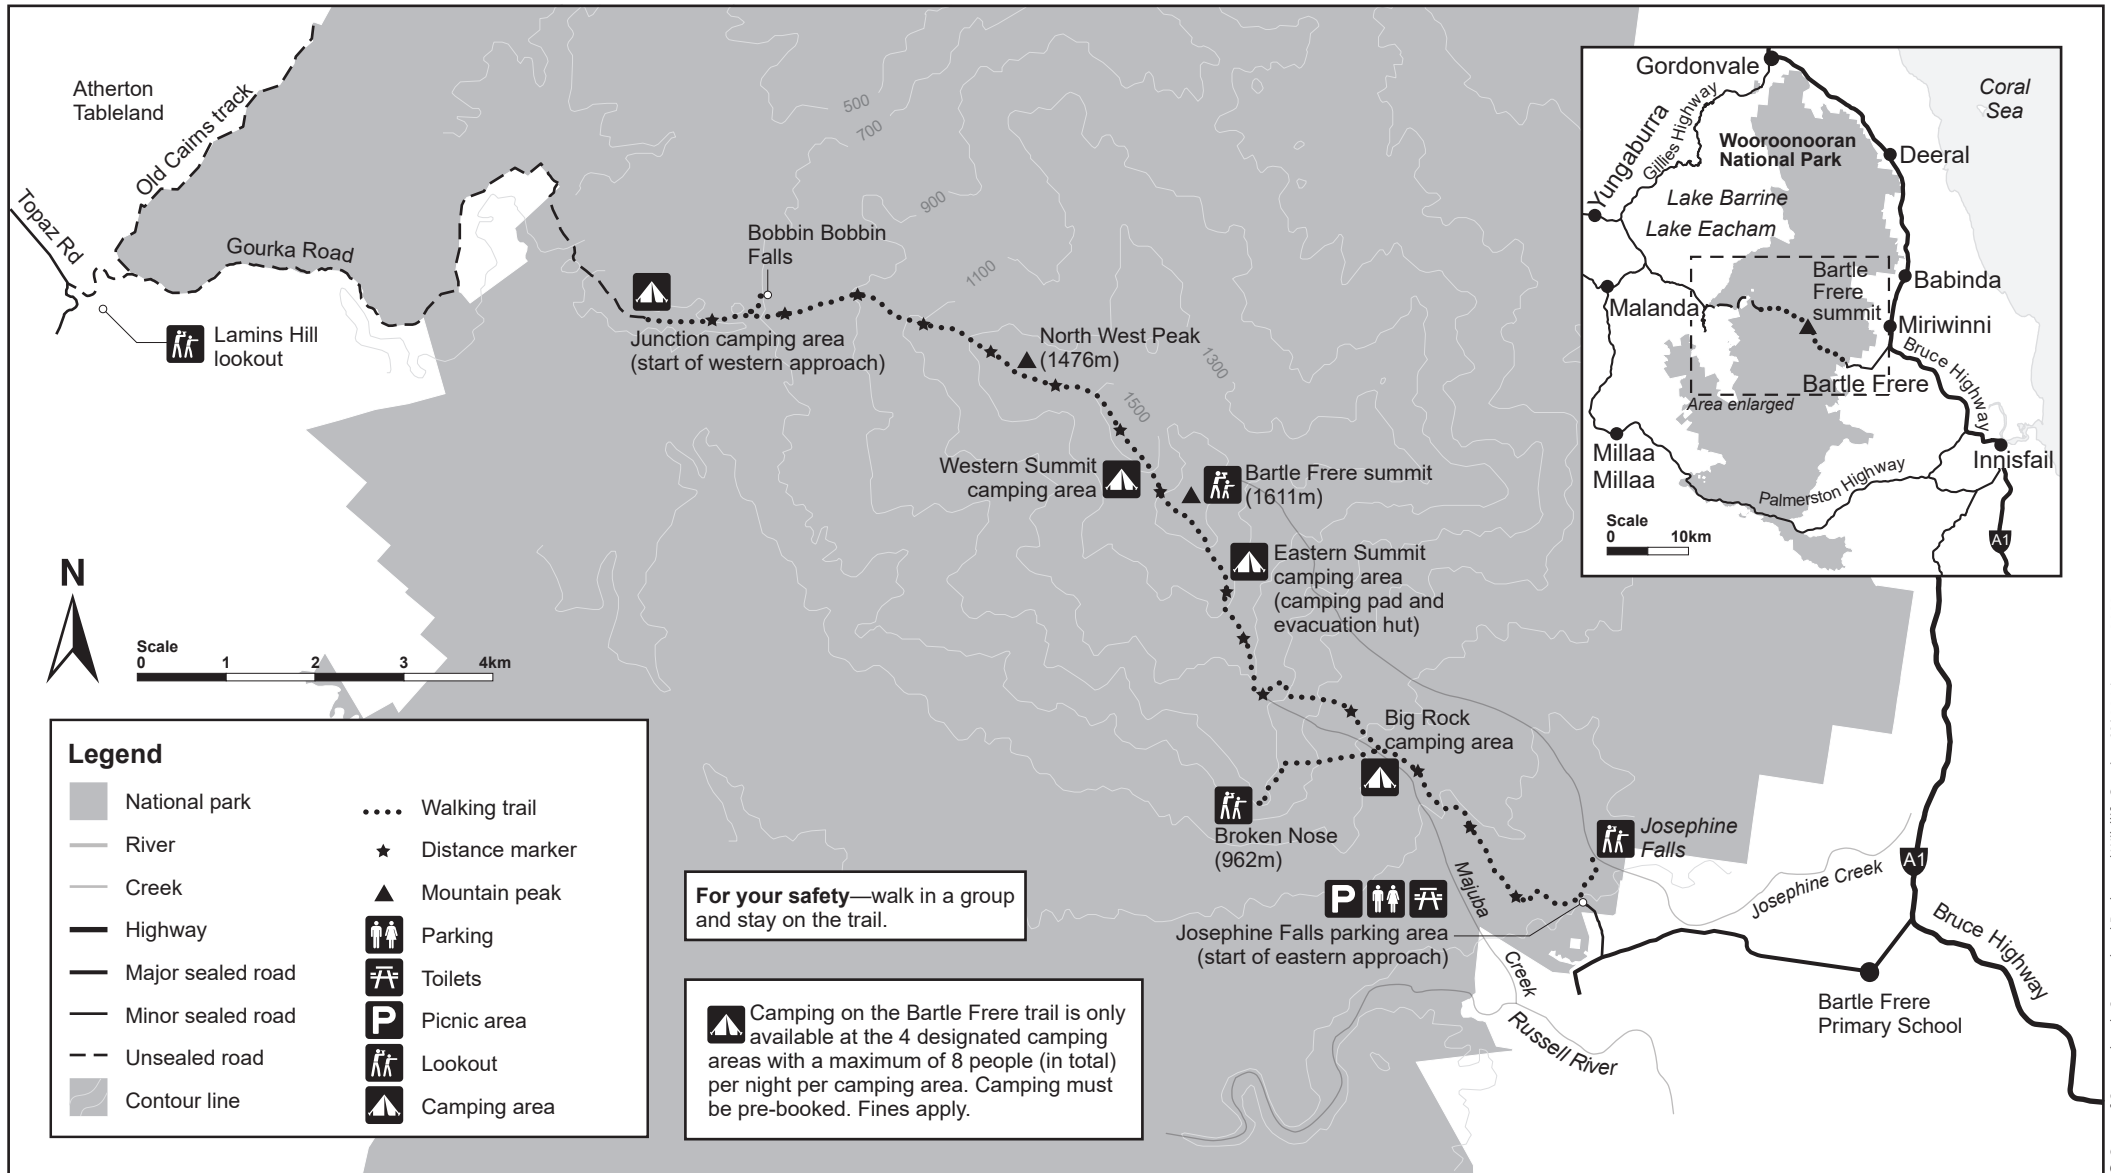

# Bartle Frere trail map

Wooroonooran National Park

© State of Queensland. Queensland Parks and Wildlife Service. MA324 January 2023