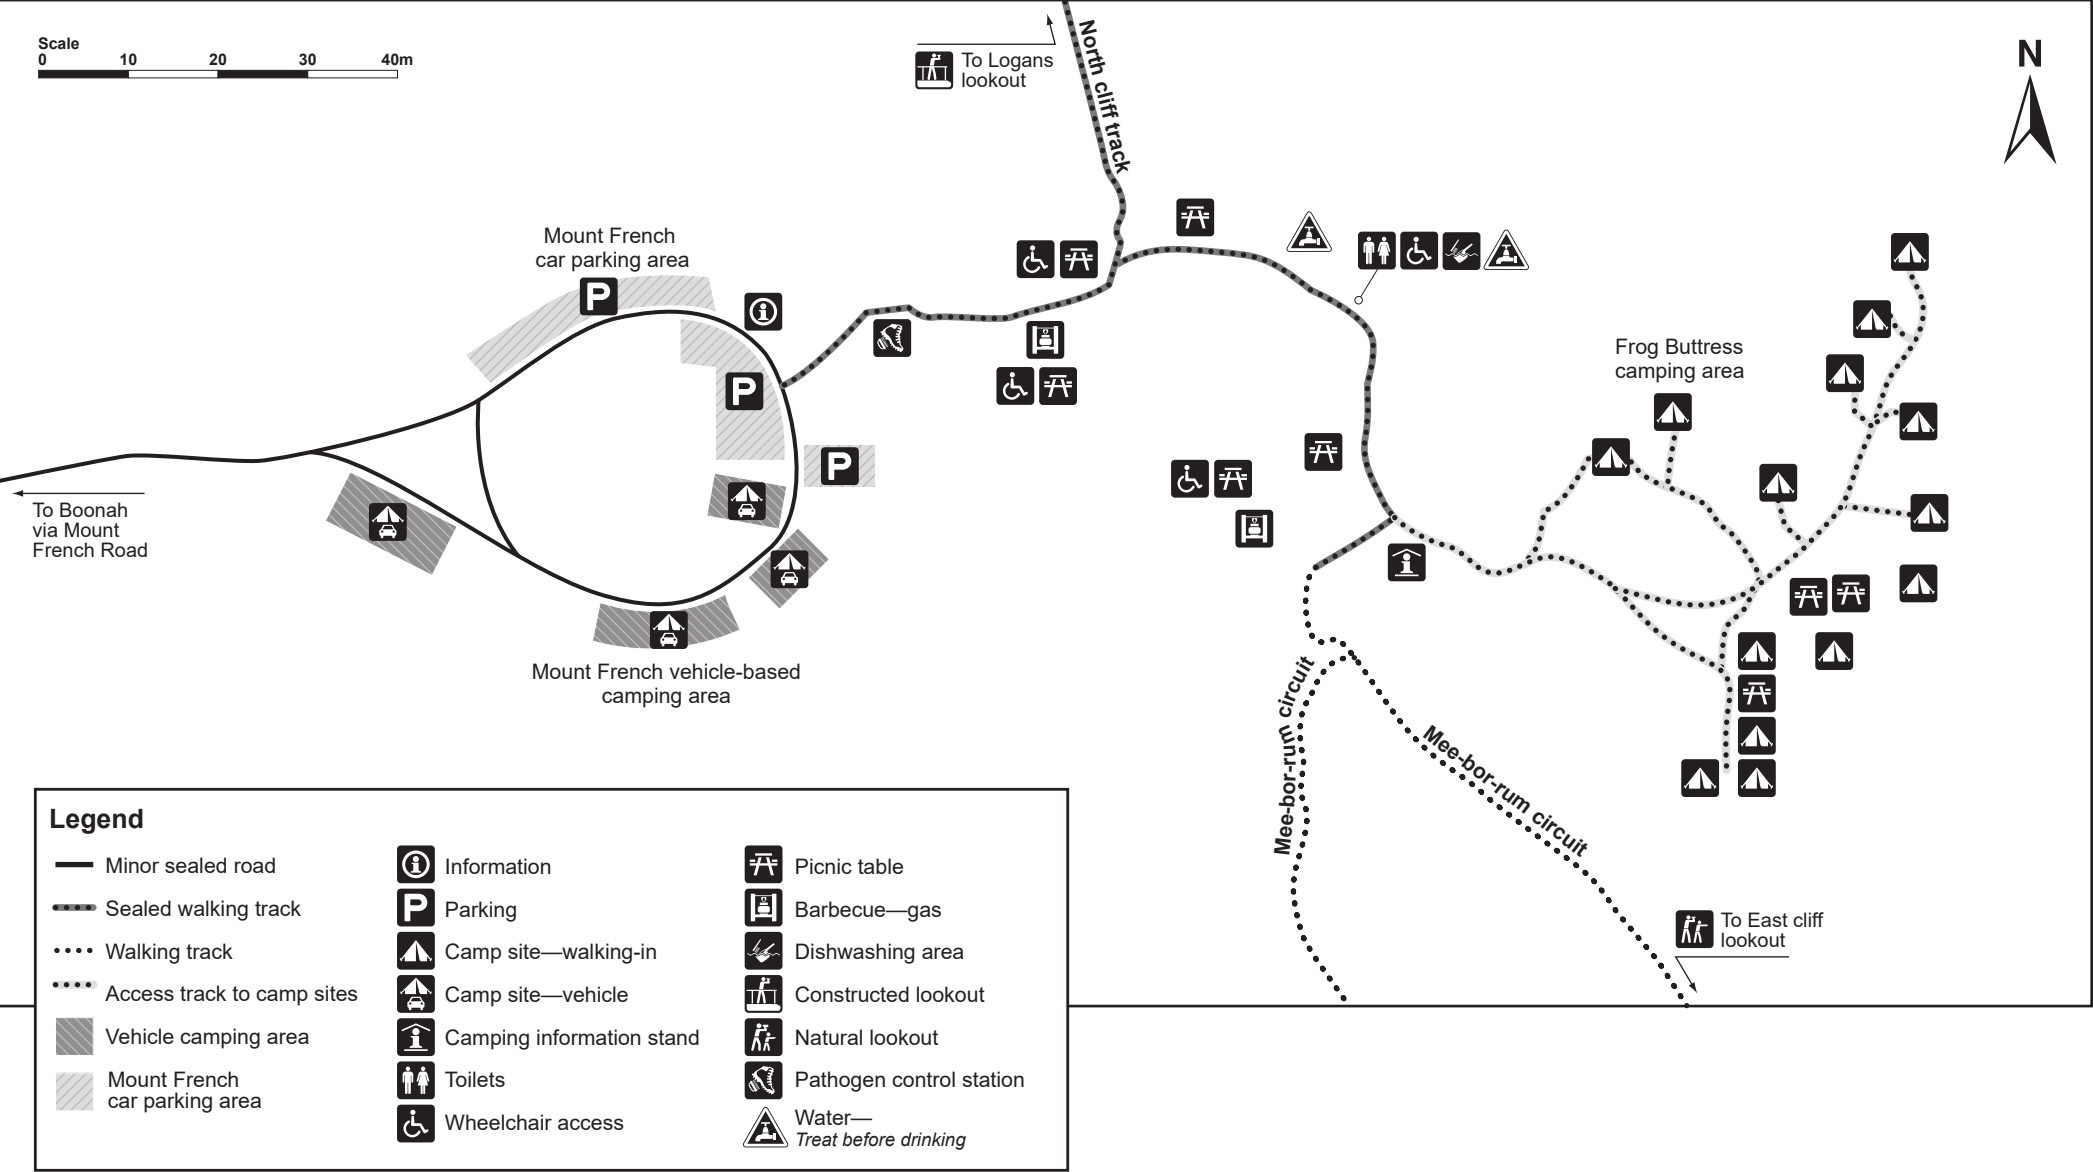

Mount French and Frog Buttress camping areas map

Mount French section, Moogerah Peaks National Park

© State of Queensland, Queensland Parks and Wildlife Service, MA315 February 2024