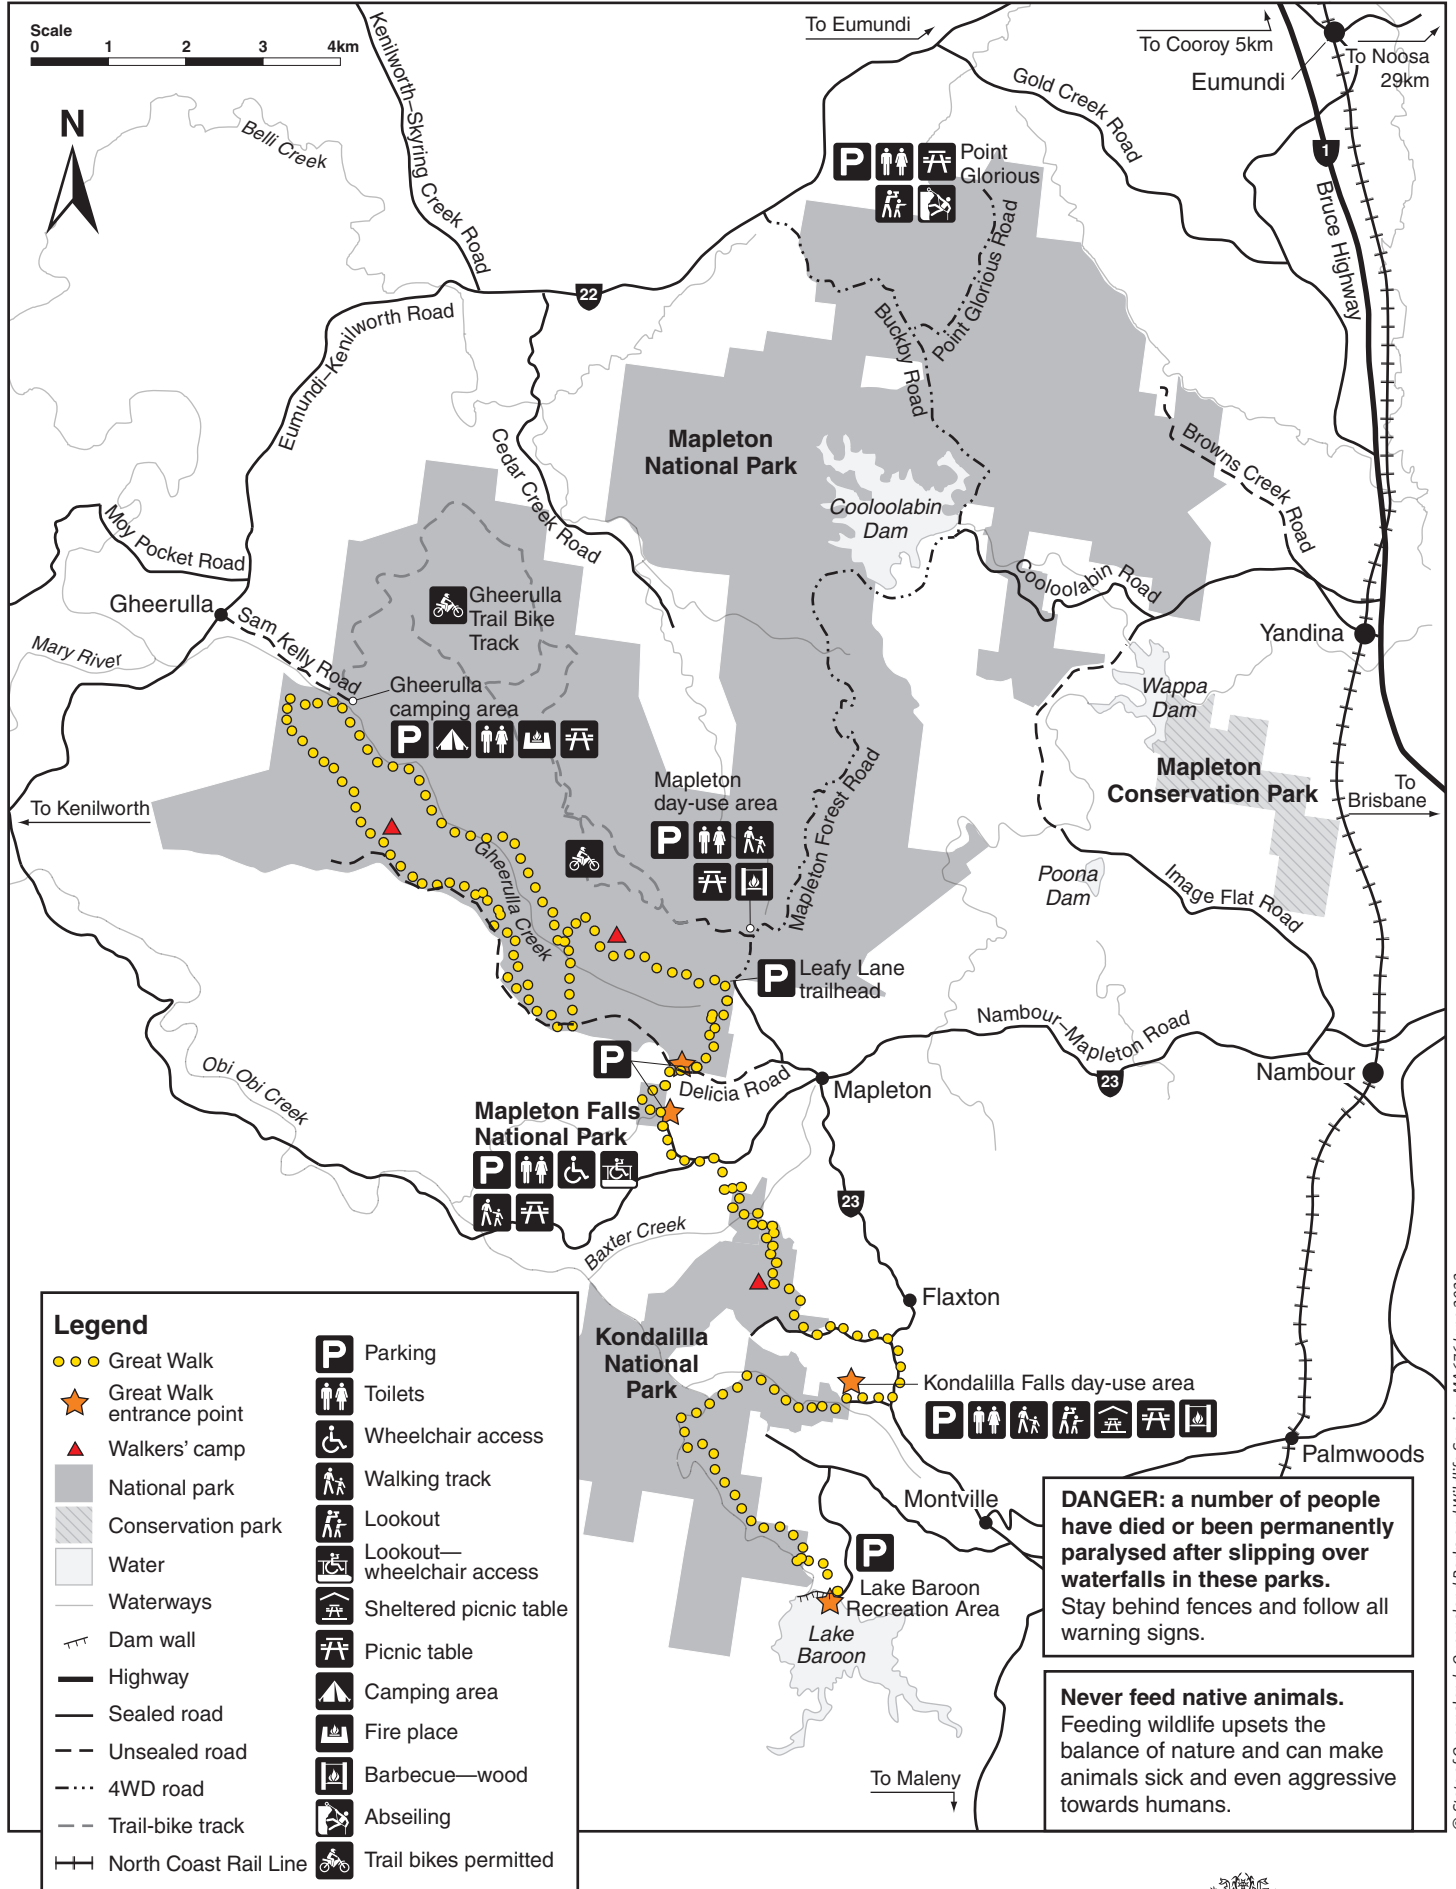

# Sunshine Coast Hinterland Great Walk map

Note: This map is a guide to entrance locations only. Obtain a copy of the detailed Sunshine Coast Hinterland Great Walk topographic map before walking this track.

## Legend

- Great Walk
- ★ Great Walk entrance point
- ▲ Walkers' camp
- National park
- Conservation park
- Water
- Waterways
- Dam wall
- Highway
- Sealed road
- Unsealed road
- 4WD road
- Trail-bike track
- North Coast Rail Line
- P Parking
- ♿ Toilets
- ♿ Wheelchair access
- 🚶 Walking track
- 🏠 Lookout
- ♿ Lookout—wheelchair access
- 🏠 Sheltered picnic table
- 🏠 Picnic table
- 🏠 Camping area
- 🔥 Fire place
- 🔥 Barbecue—wood
- 🧗 Abseiling
- 🚲 Trail bikes permitted

© State of Queensland. Queensland Parks and Wildlife Service. MA676 June 2022