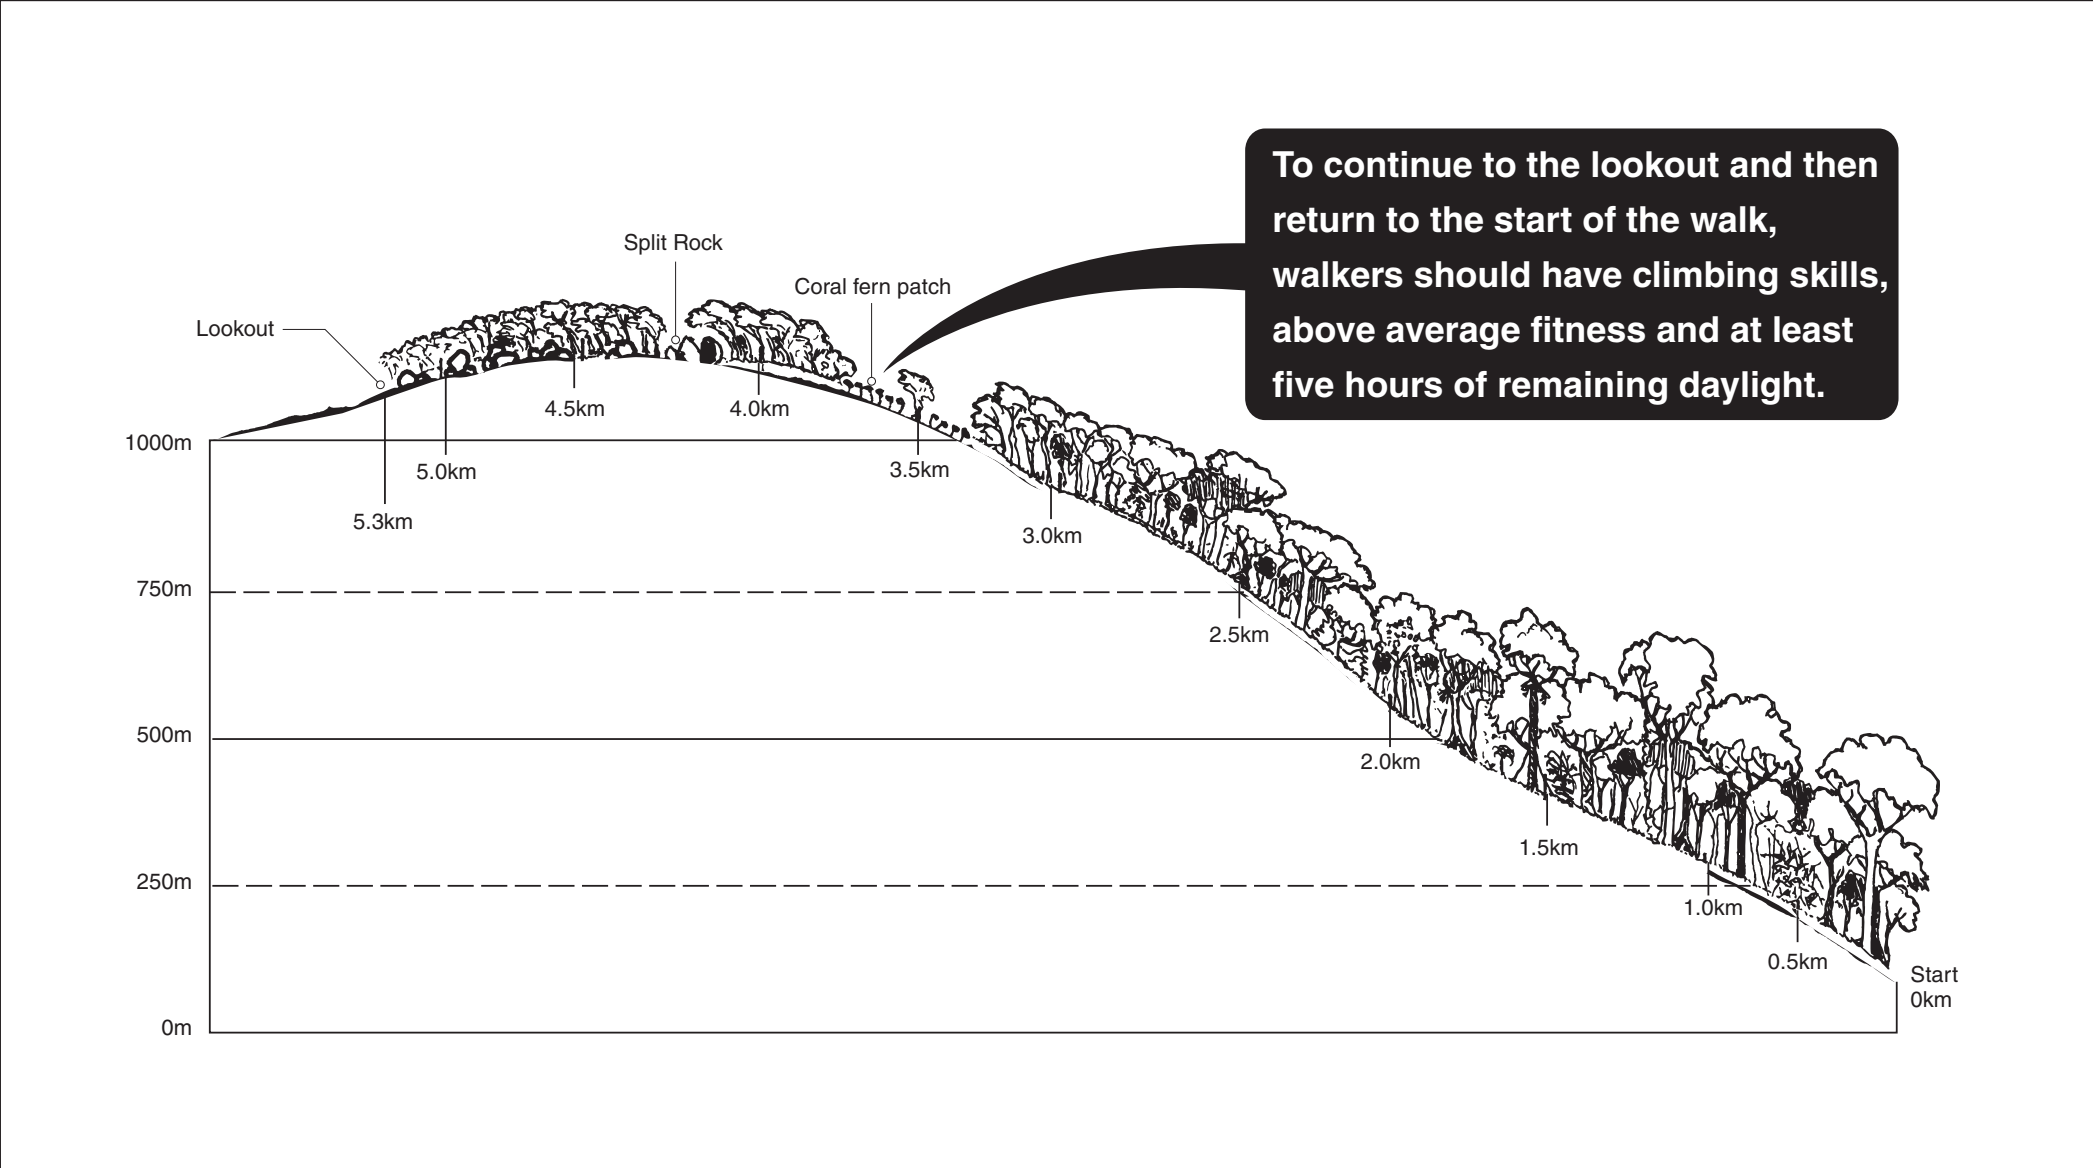

Manjal Jimalji (Devils Thumb) trail profile map

Daintree National Park (CYPAL)

© State of Queensland. Queensland Parks and Wildlife Service. MA391 January 2022