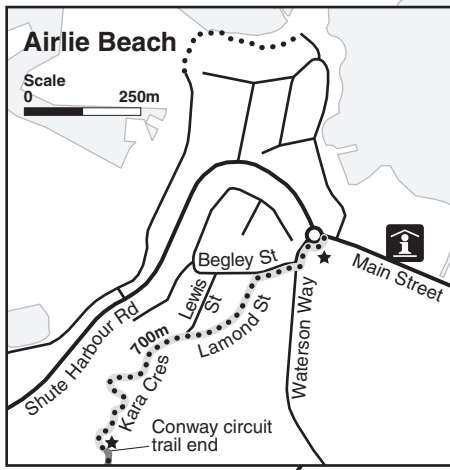

Conway national and conservation parks trails map

Legend

- National park
- Conservation park
- Water
- Sealed road
- Unsealed road
- Waterway
- Bridge
- Distance marker
- Walking track only
- Shared trail Easy mountain bike
- Shared trail Intermediate mountain bike
- Shared trail Difficult mountain bike
- Walkers' route to town
- Parking
- Information shelter
- Toilets
- Sheltered tables
- Lookout
- Interpretive walk
- Bush camping
- Barbecue—gas
- Mobile phone coverage
- Water—treat before drinking