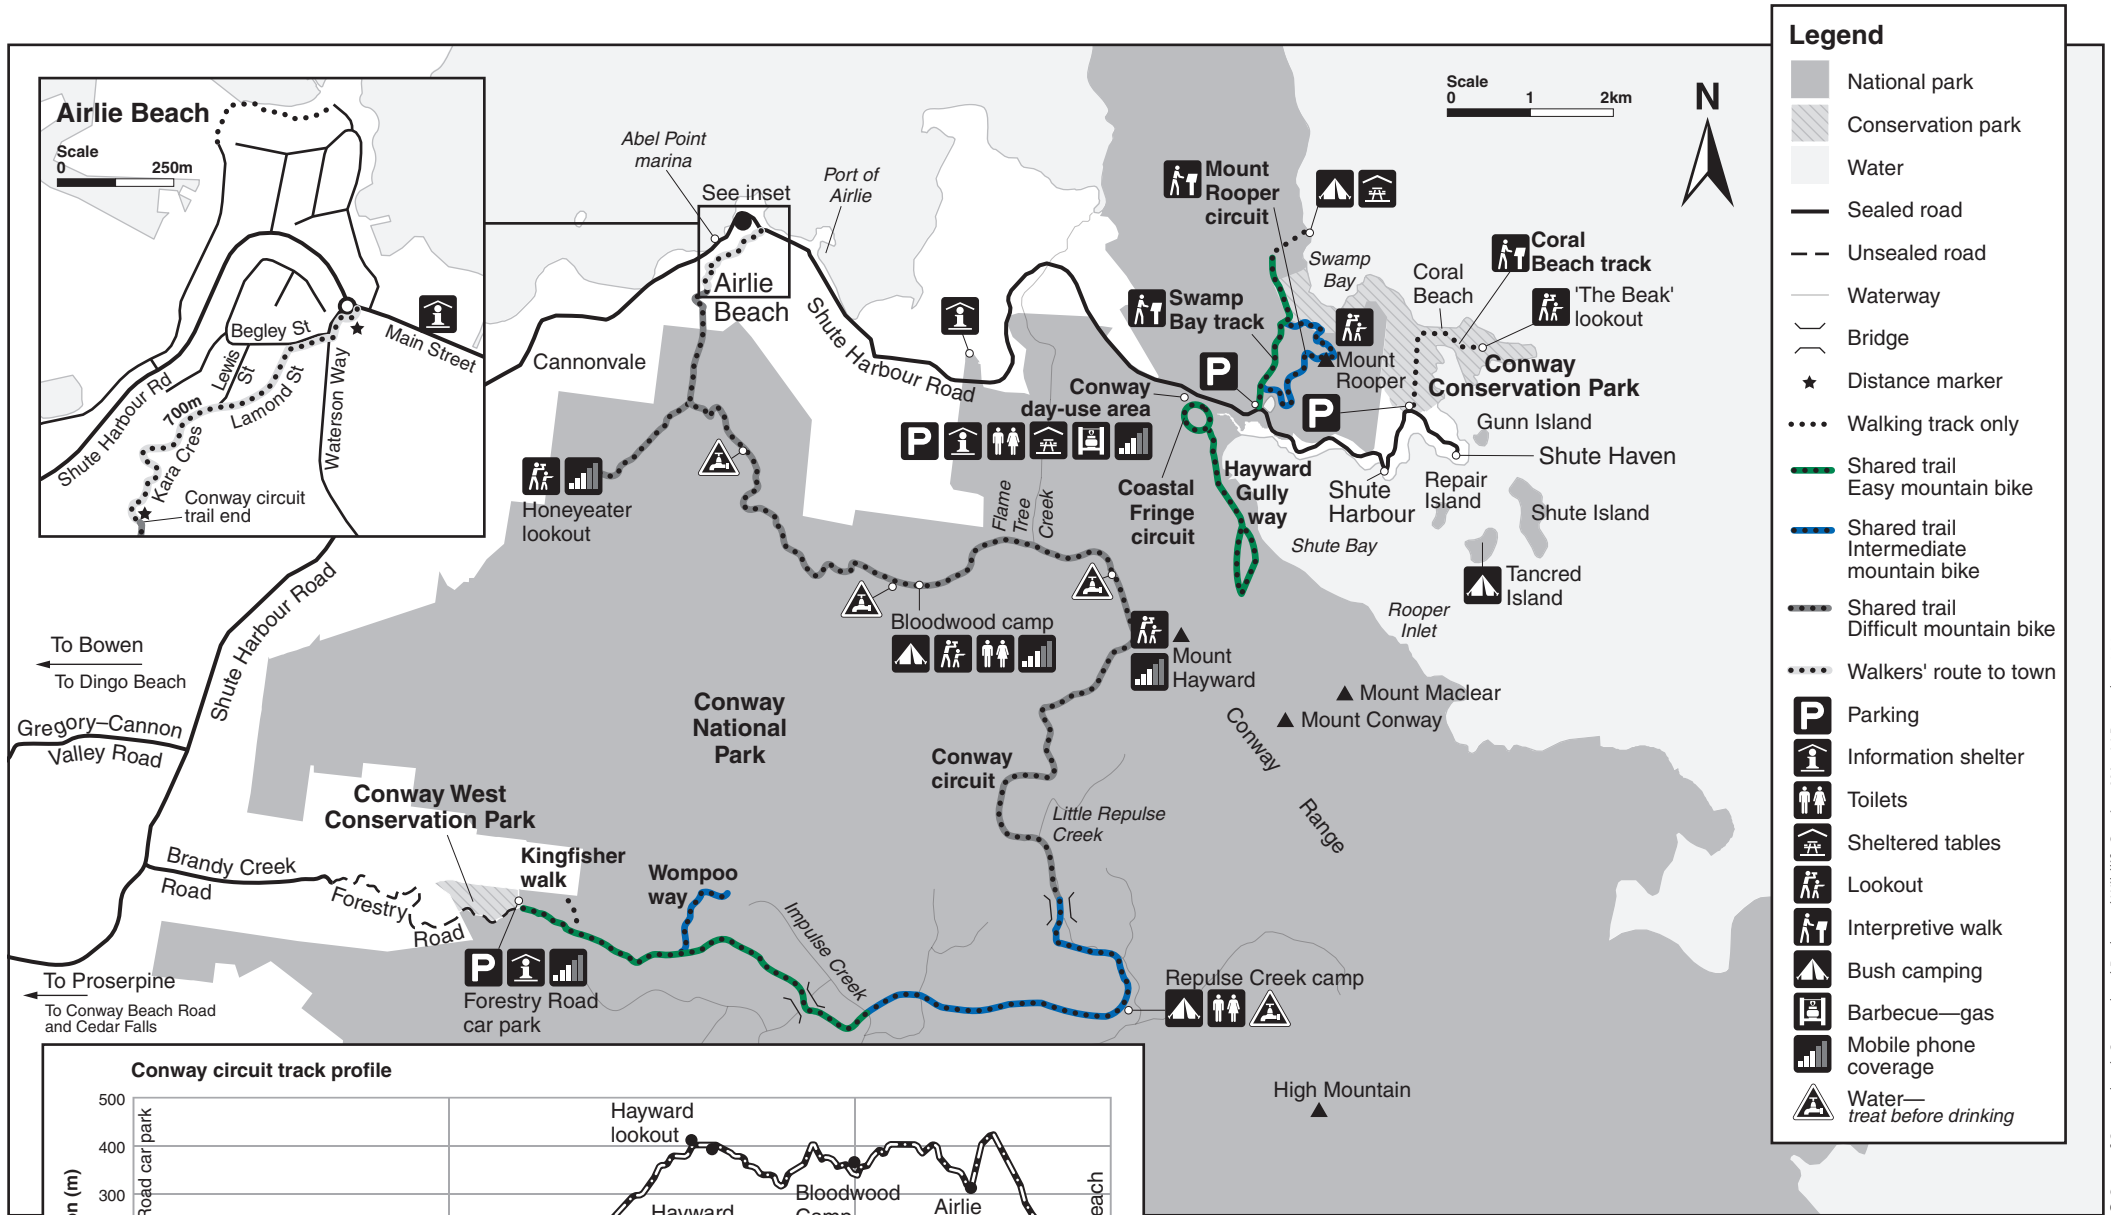

Conway national and conservation parks trails map

Legend

- National park
- Conservation park
- Water
- Sealed road
- Unsealed road
- Waterway
- Bridge
- Distance marker
- Walking track only
- Shared trail Easy mountain bike
- Shared trail Intermediate mountain bike
- Shared trail Difficult mountain bike
- Walkers' route to town
- Parking
- Information shelter
- Toilets
- Sheltered tables
- Lookout
- Interpretive walk
- Bush camping
- Barbecue—gas
- Mobile phone coverage
- Water—treat before drinking

© State of Queensland. Queensland Parks and Wildlife Service. MA566 December 2021