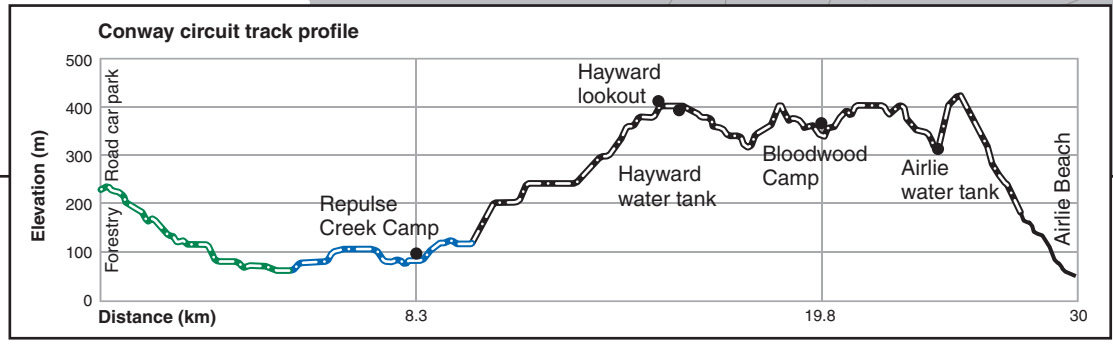

Conway national and conservation parks trails map

Legend

- National park
- Conservation park
- Water
- Sealed road
- Unsealed road
- Waterway
- Bridge
- Distance marker
- Walking track only
- Shared trail Easy mountain bike
- Shared trail Intermediate mountain bike
- Shared trail Difficult mountain bike
- Walkers' route to town
- Parking
- Information shelter
- Toilets
- Sheltered tables
- Lookout
- Interpretive walk
- Bush camping
- Barbecue—gas
- Mobile phone coverage
- Water—treat before drinking