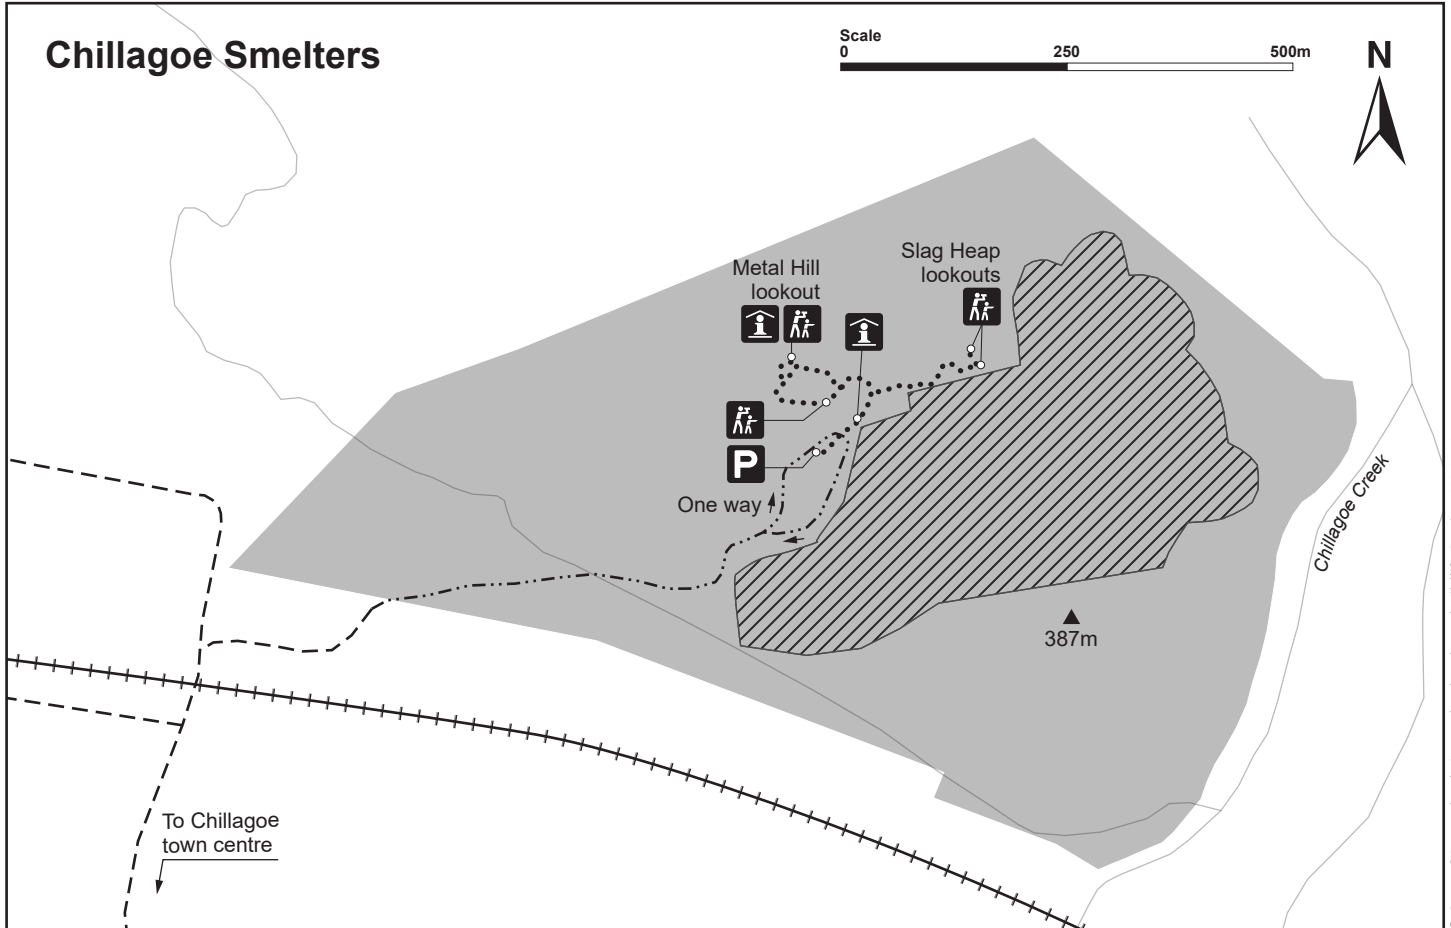

Chillagoe-Mungana Caves National Park map

Mungana Caves and Chillagoe Smelters

© State of Queensland. Queensland Parks and Wildlife Service. MA623 January 2024