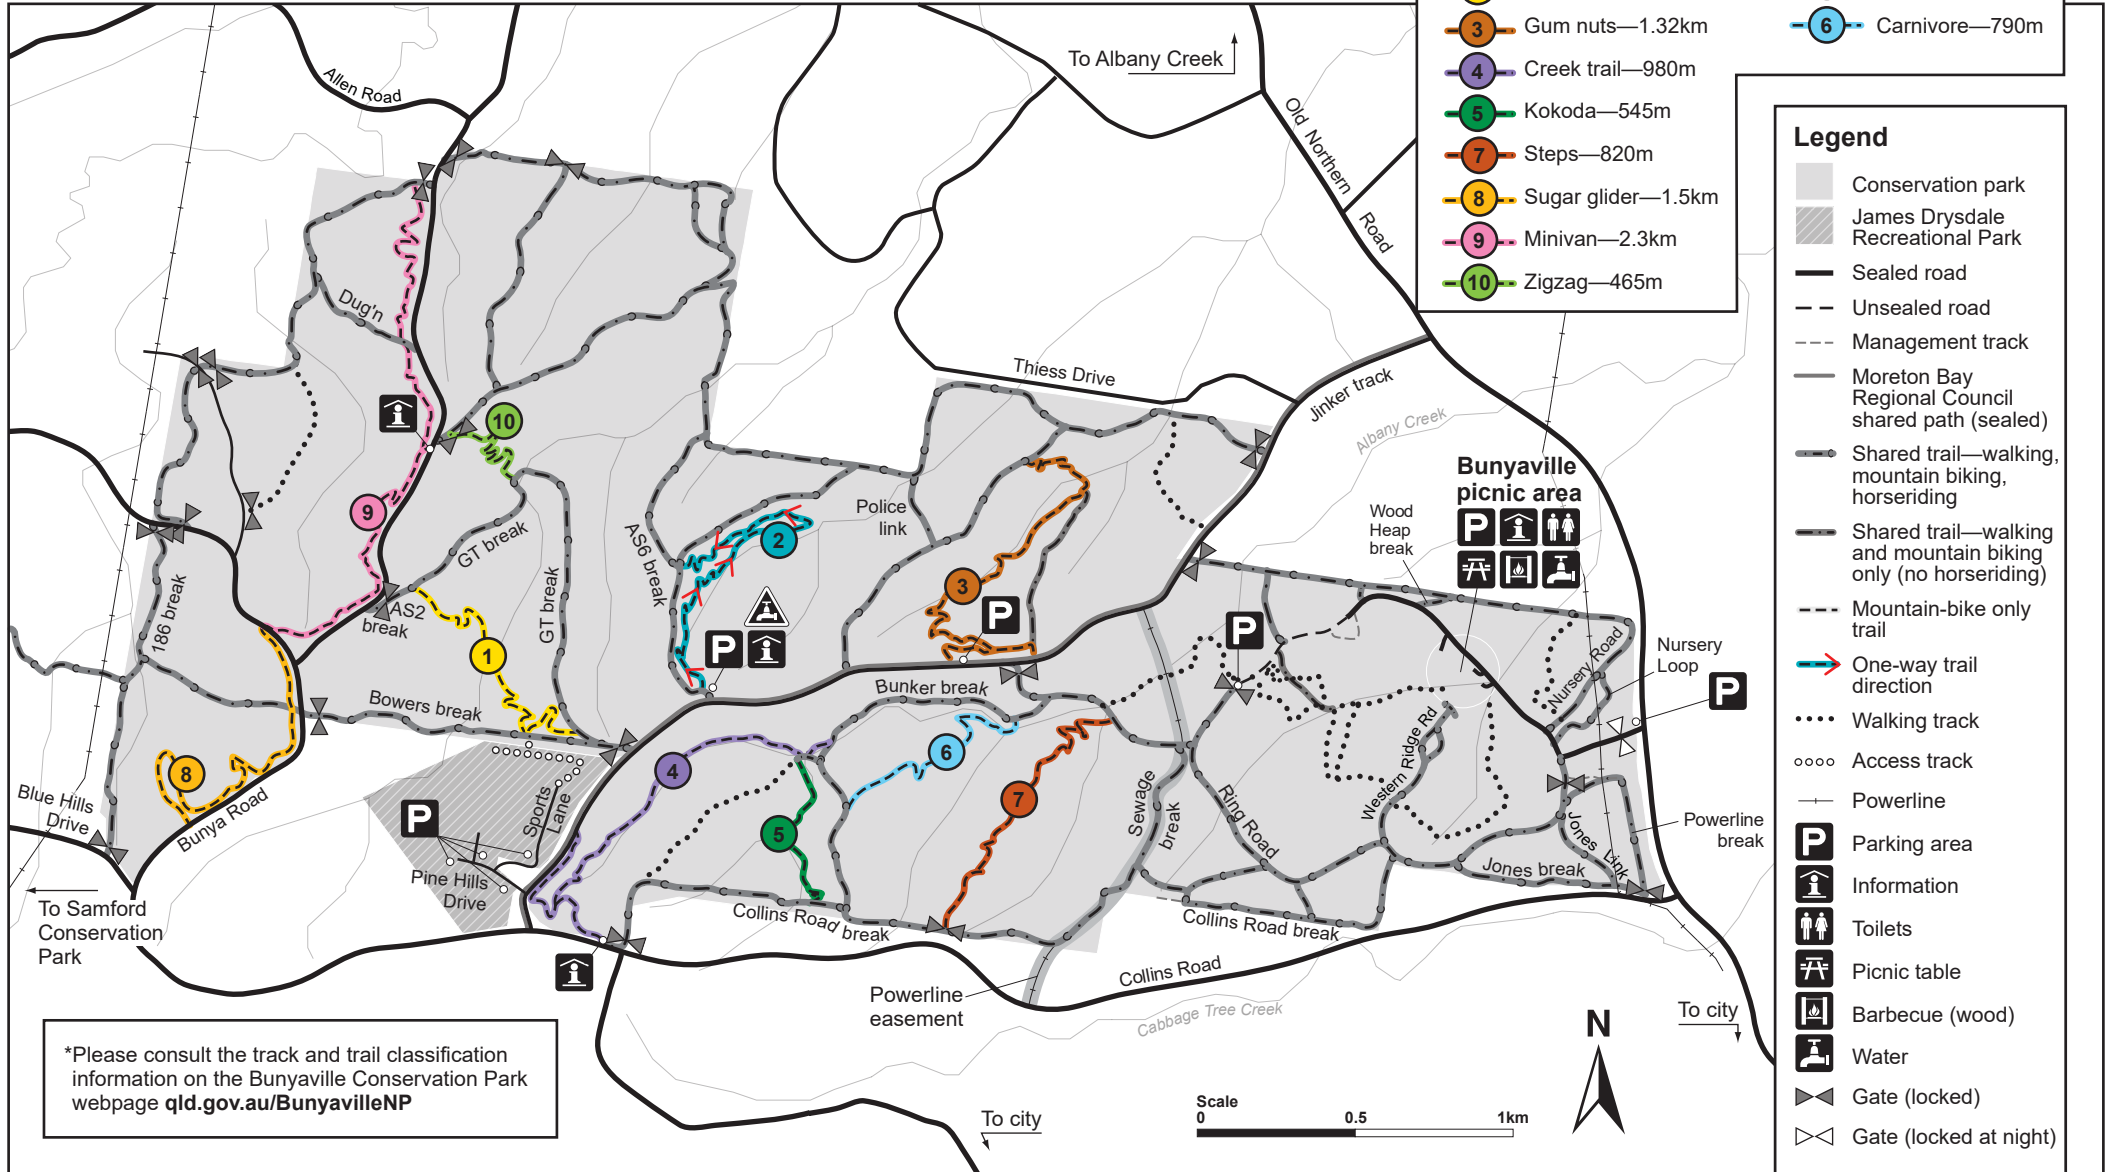

Bunyaville Conservation Park map

Shared trails and park facilities

*Please consult the track and trail classification information on the Bunyaville Conservation Park webpage qld.gov.au/BunyavilleNP