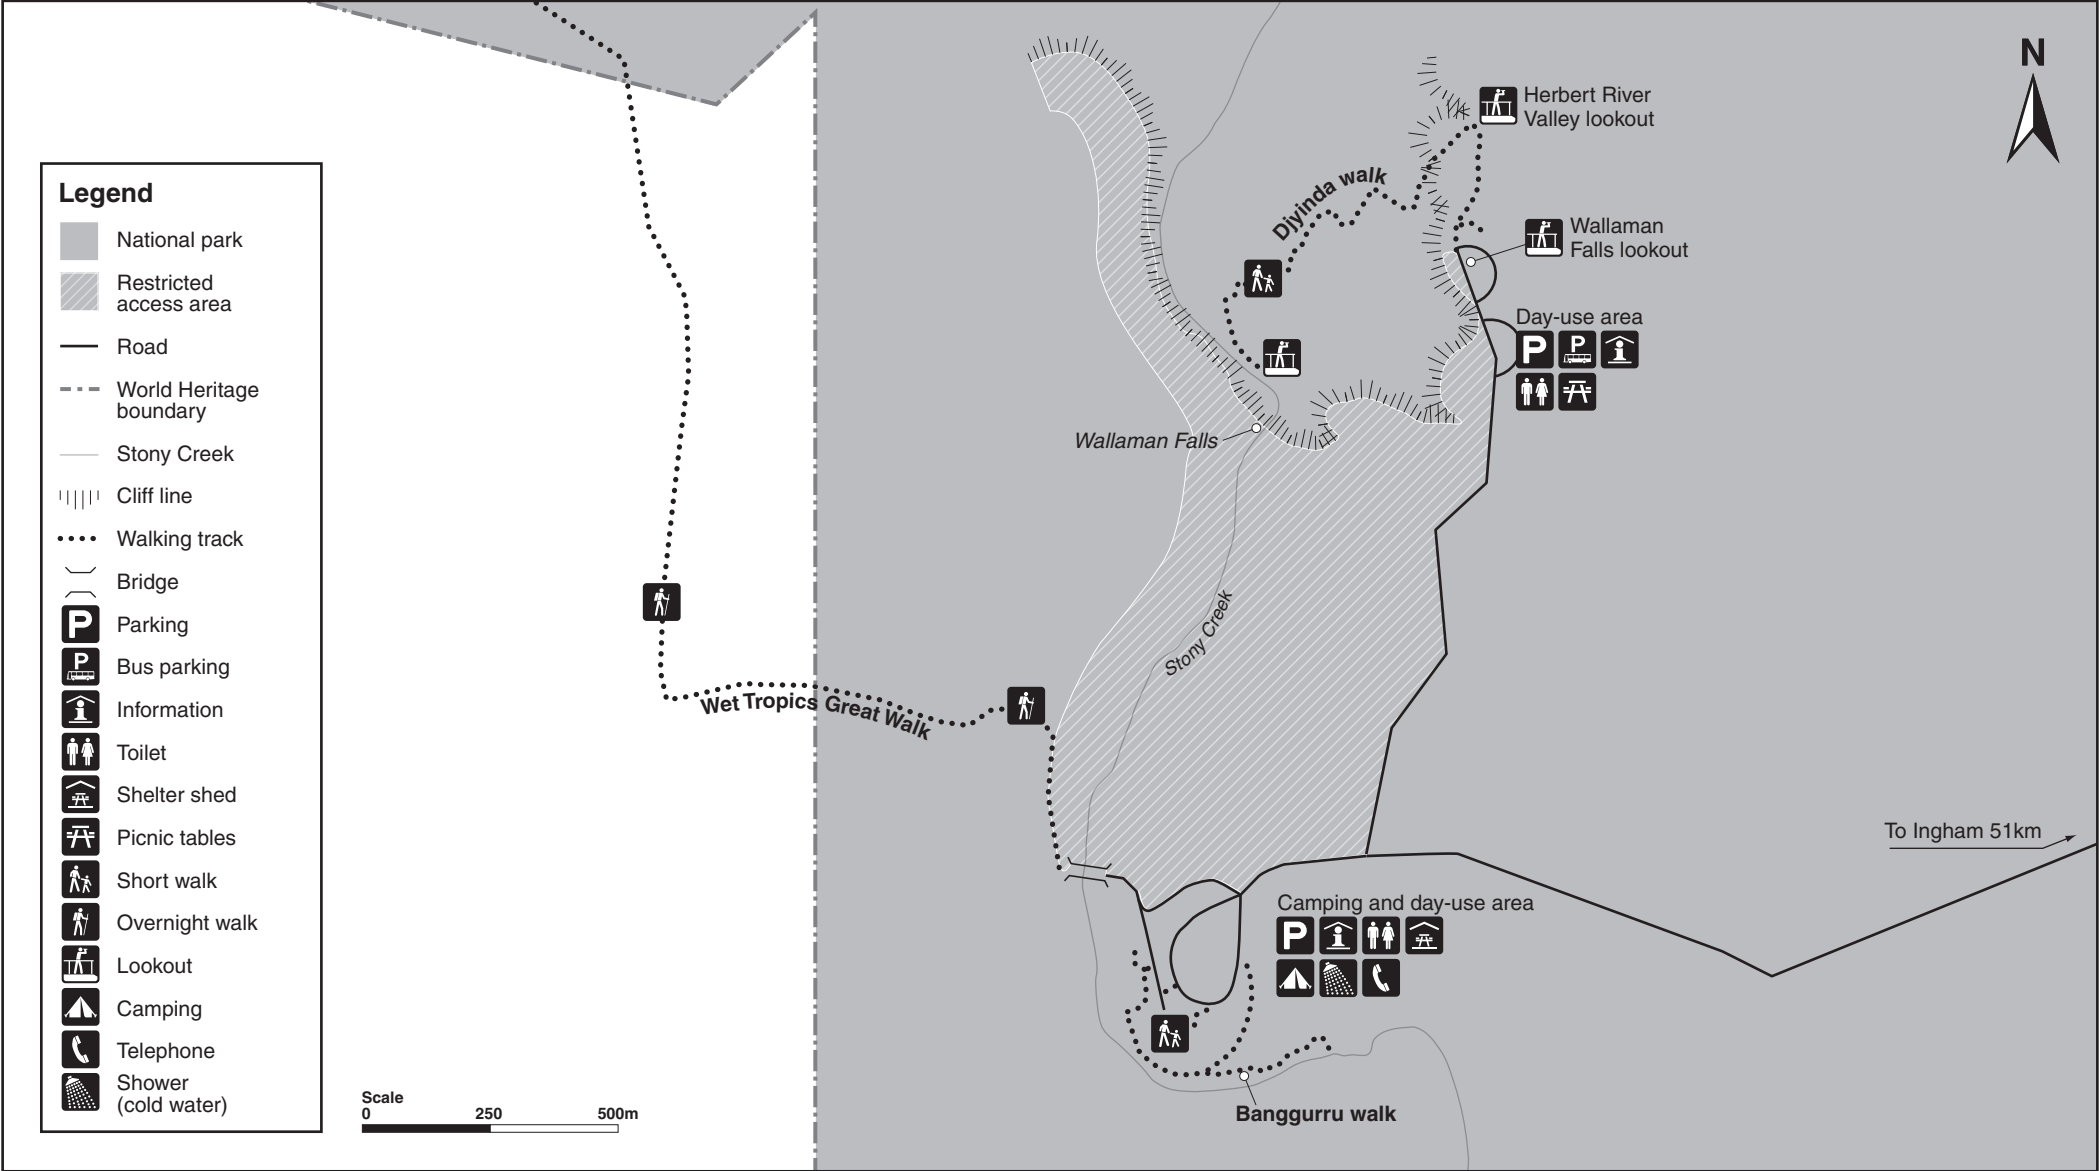

Wallaman Falls map

Girringun National Park

© State of Queensland. Queensland Parks and Wildlife Service. MA290 January 2023