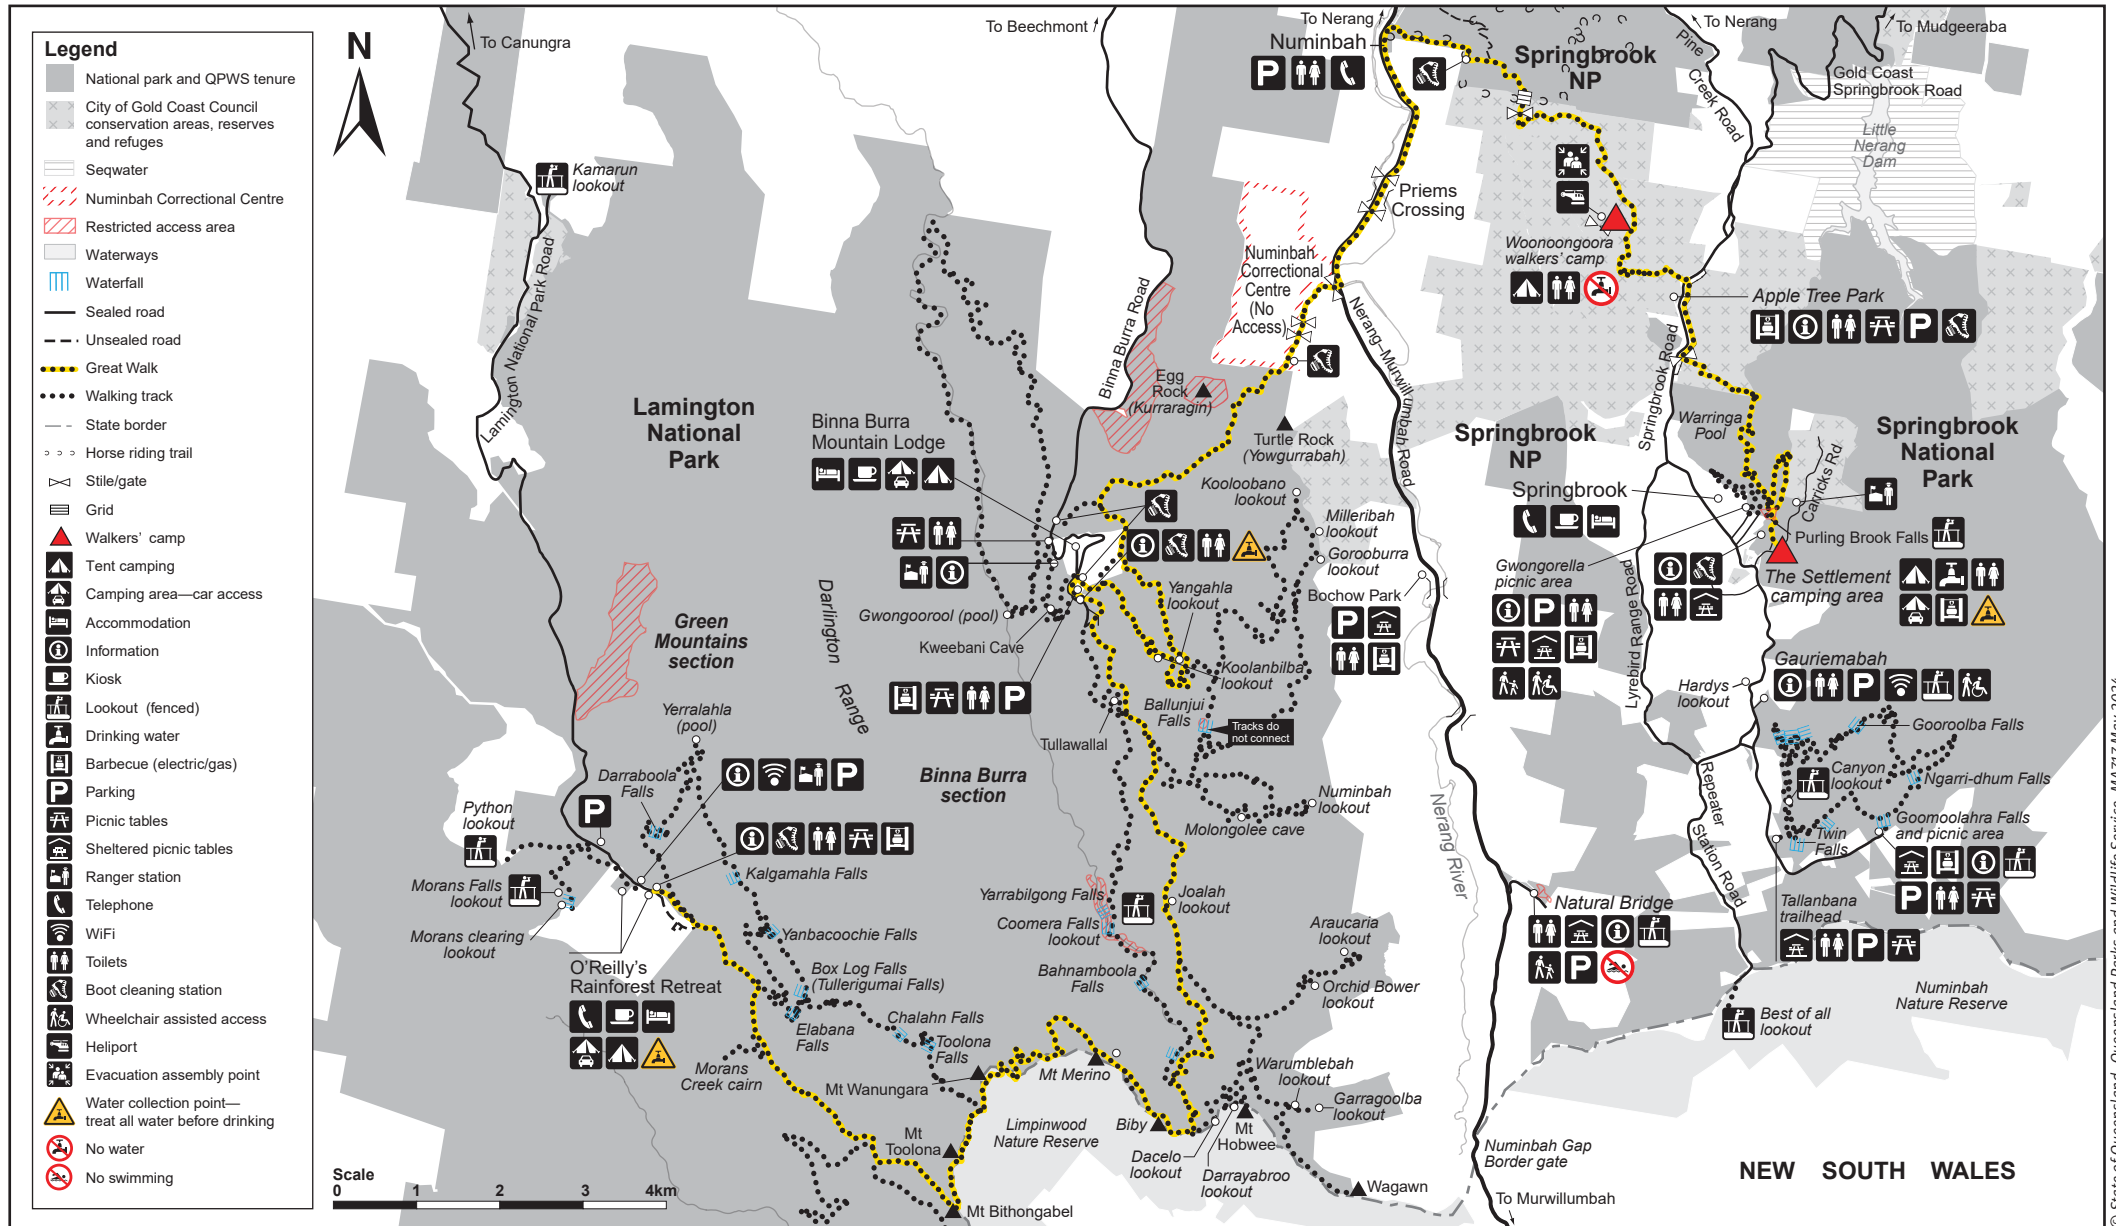

Gold Coast Hinterland Great Walk map

Please use only as a guide to plan your Great Walk

For further information on the individual tracks within Lamington and Springbrook national parks, please refer to the individual park web pages. To book either walkers' camp sites online, go to qld.gov.au/camping. See webpage for camping information for alternative options.