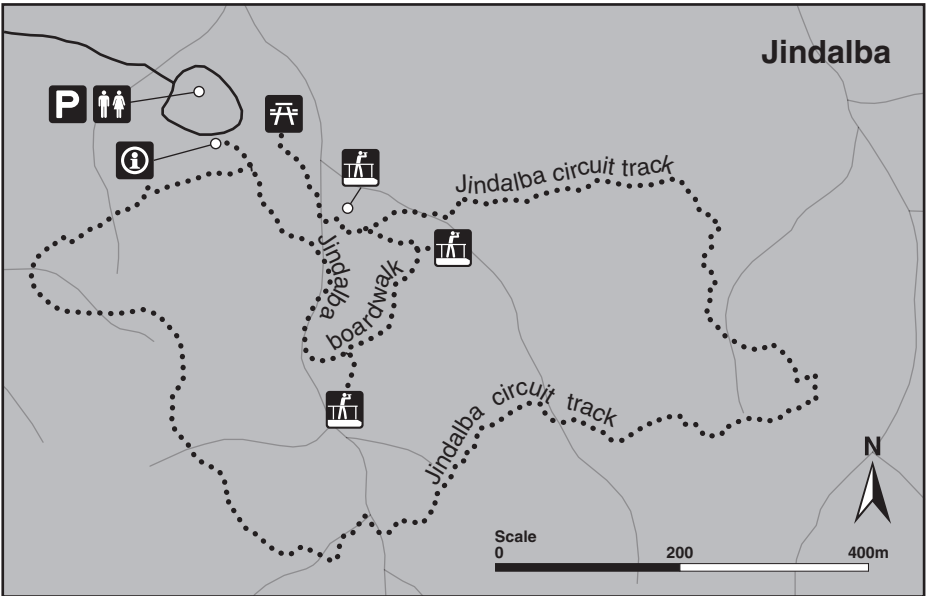

Cape Tribulation walking tracks map

Daintree National Park (CYPAL)

© State of Queensland, Queensland Parks and Wildlife Service, MA920 January 2022