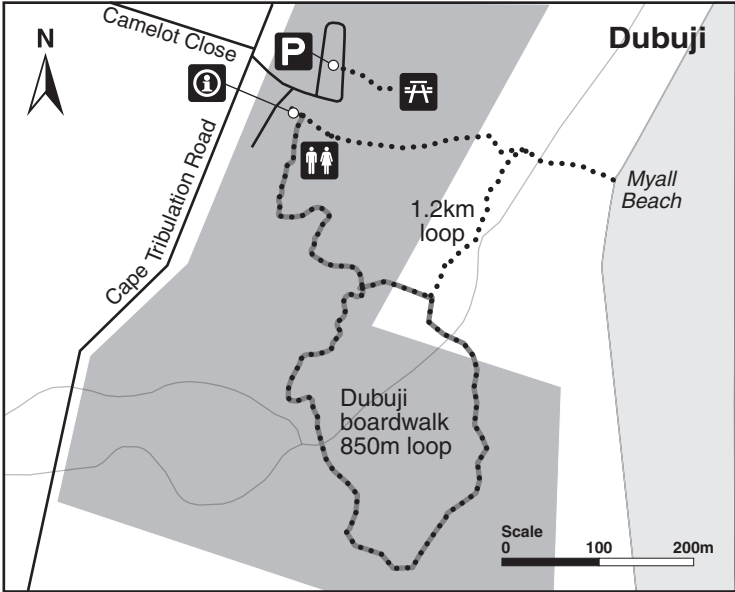

Cape Tribulation walking tracks map

Daintree National Park (CYPAL)

© State of Queensland, Queensland Parks and Wildlife Service, MA920 January 2022