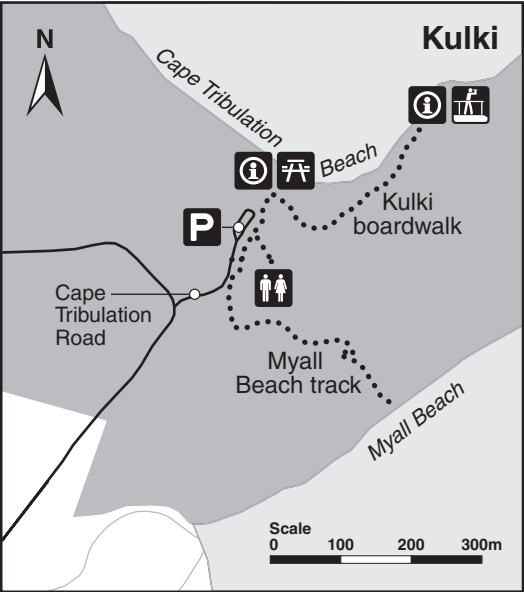

Cape Tribulation walking tracks map

Daintree National Park (CYPAL)

© State of Queensland, Queensland Parks and Wildlife Service, MA920 January 2022