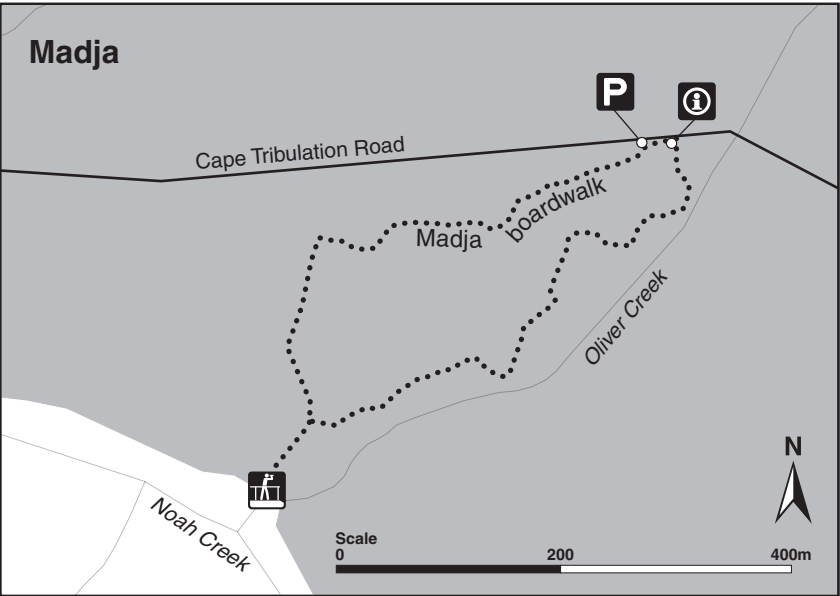

Cape Tribulation walking tracks map

Daintree National Park (CYPAL)

© State of Queensland, Queensland Parks and Wildlife Service, MA920 January 2022