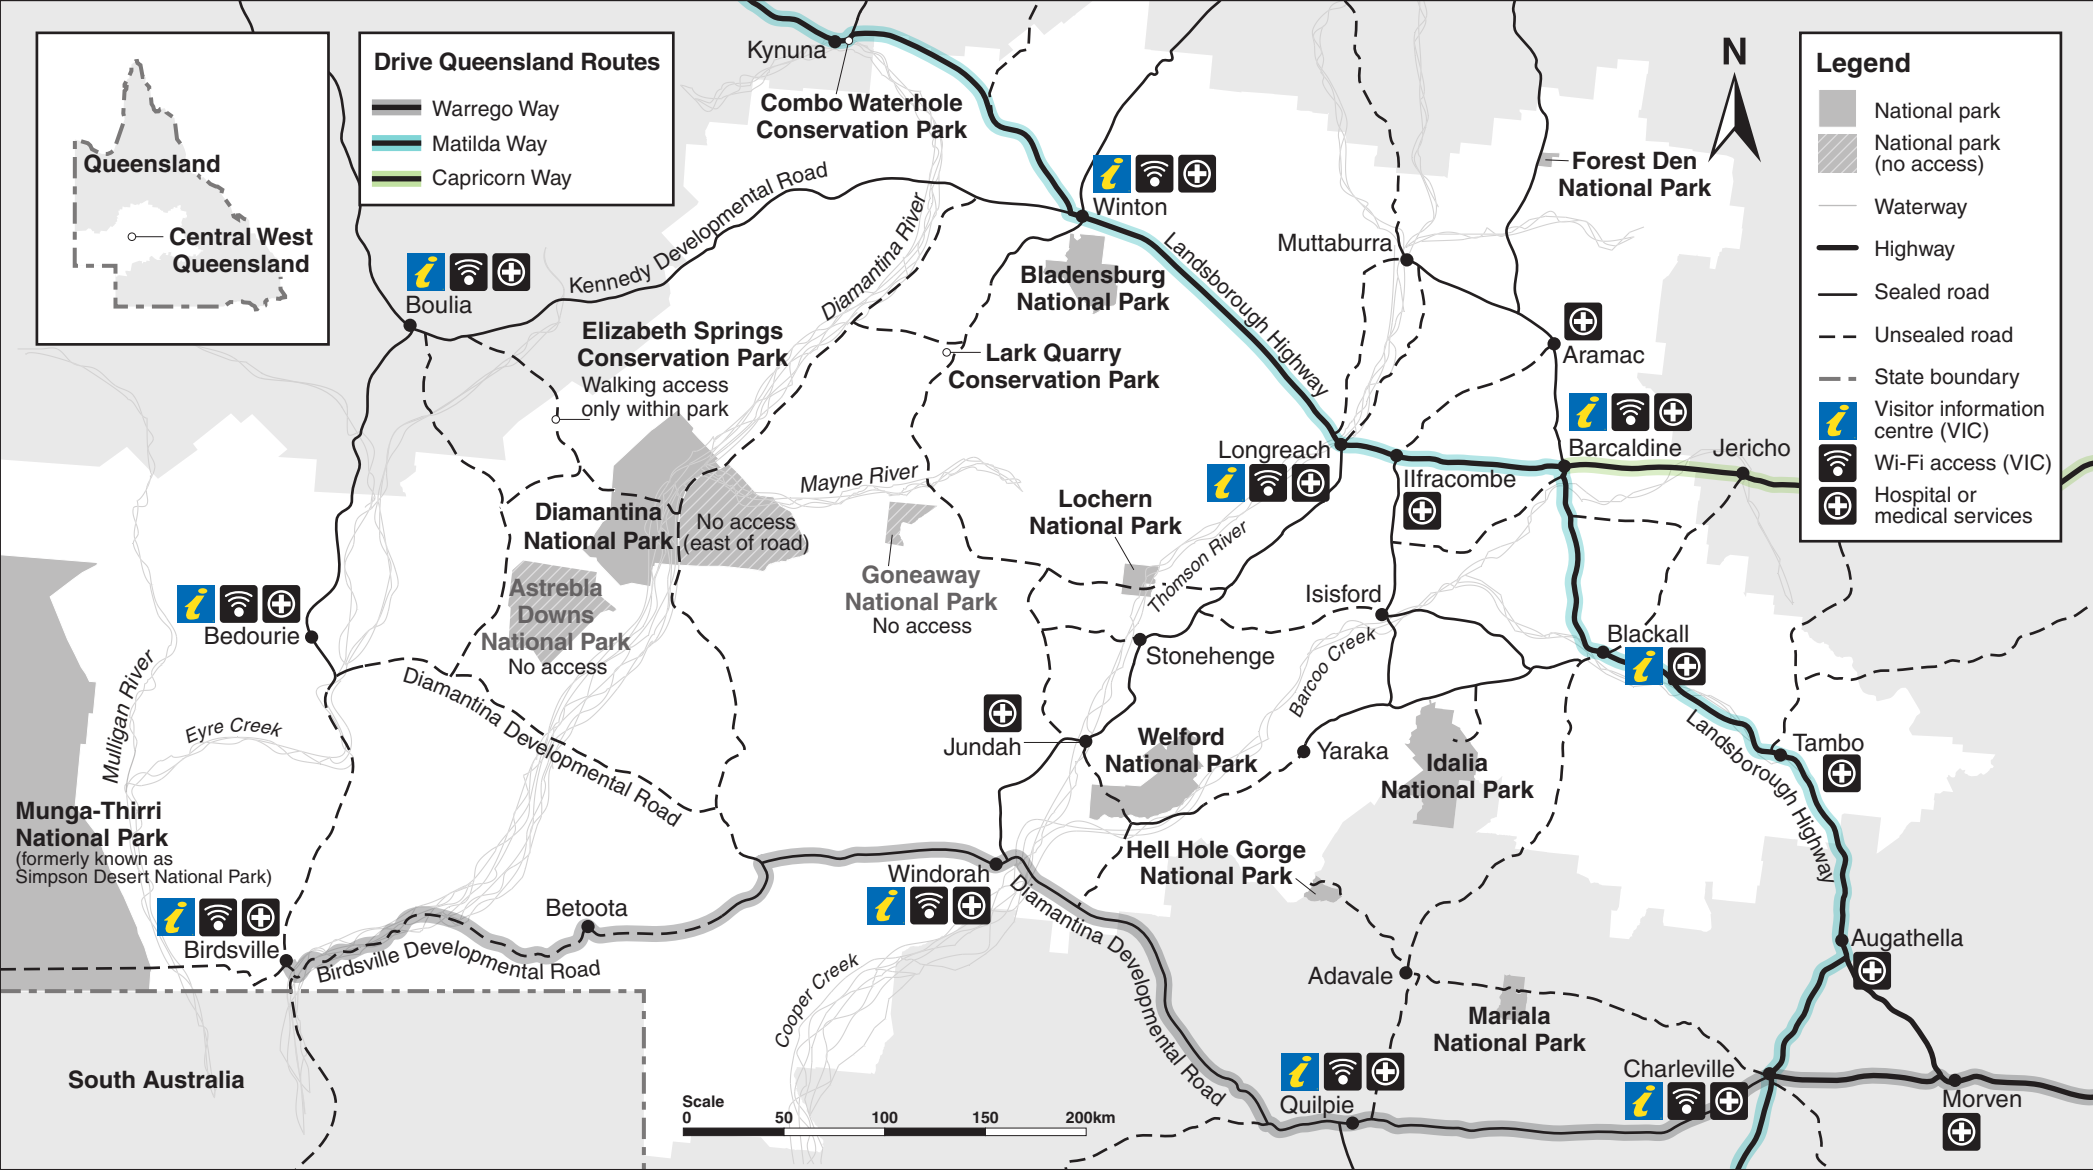

# Parks of Central West Queensland map

© State of Queensland. Queensland Parks and Wildlife Service. MA320 April 2019