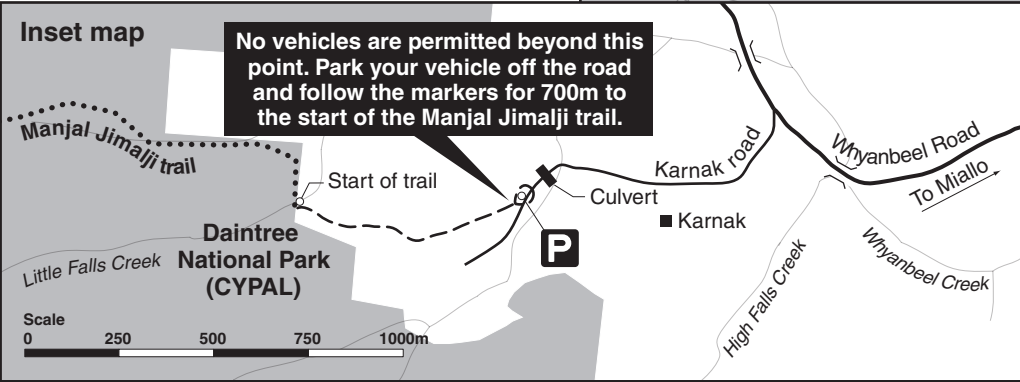

# Manjal Jimalji (Devils Thumb) trail map

Daintree National Park (CYPAL)

**Legend**

-  National park (CYPAL)
-  Ocean
-  Waterways
-  Sealed major road
-  Sealed minor road
-  Walking track
-  Manjal Jimalji trail
-  Parking
-  Culvert
-  Bridge
-  Mountain peak
-  Town