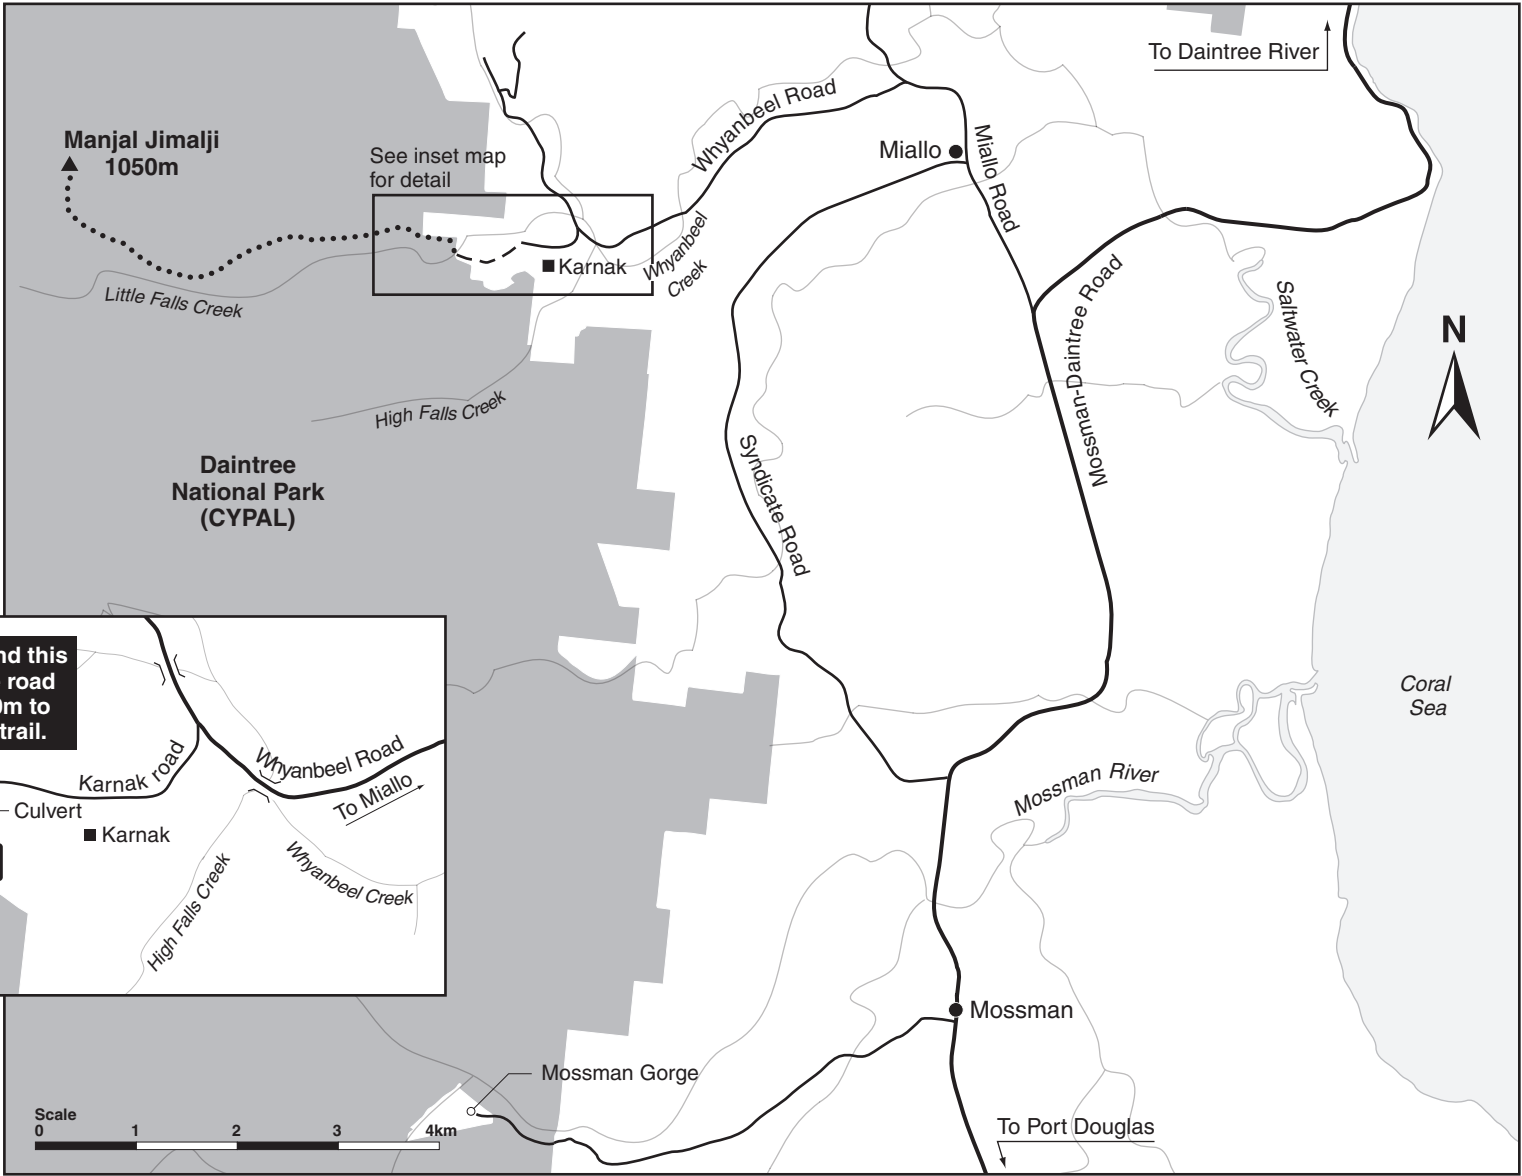

# Manjal Jimalji (Devils Thumb) trail map

Daintree National Park (CYPAL)

**Legend**

-  National park (CYPAL)
-  Ocean
-  Waterways
-  Sealed major road
-  Sealed minor road
-  Walking track
-  Manjal Jimalji trail
-  Parking
-  Culvert
-  Bridge
-  Mountain peak
-  Town