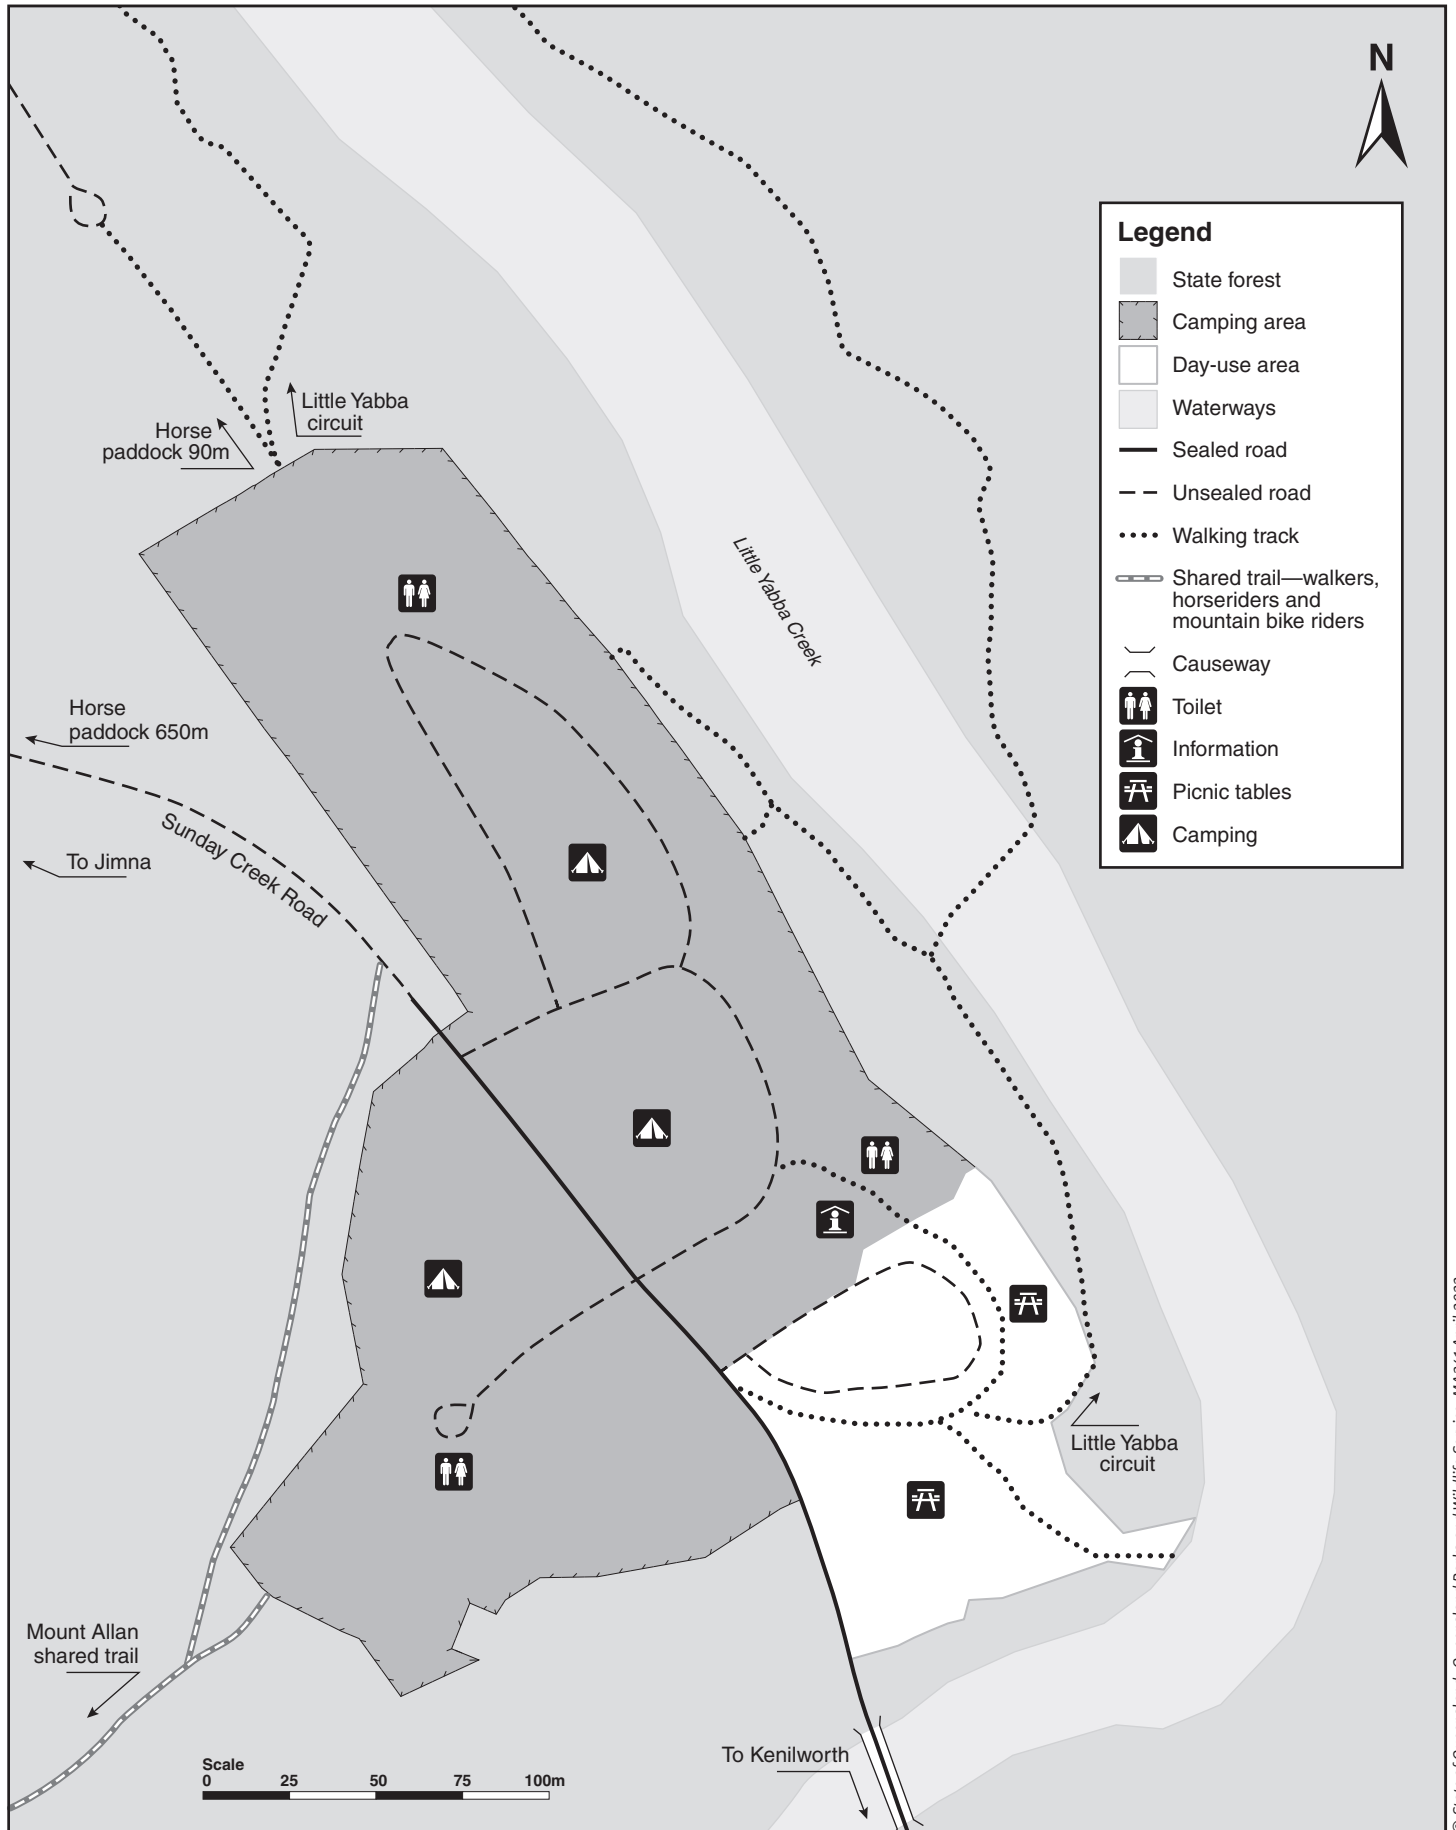

Charlie Moreland camping area map

Imbil State Forest 1

Legend

- State forest
- Camping area
- Day-use area
- Waterways
- Sealed road
- Unsealed road
- Walking track
- Shared trail—walkers, horseriders and mountain bike riders
- Causeway
- Toilet
- Information
- Picnic tables
- Camping

© State of Queensland. Queensland Parks and Wildlife Service. MA341 April 2022