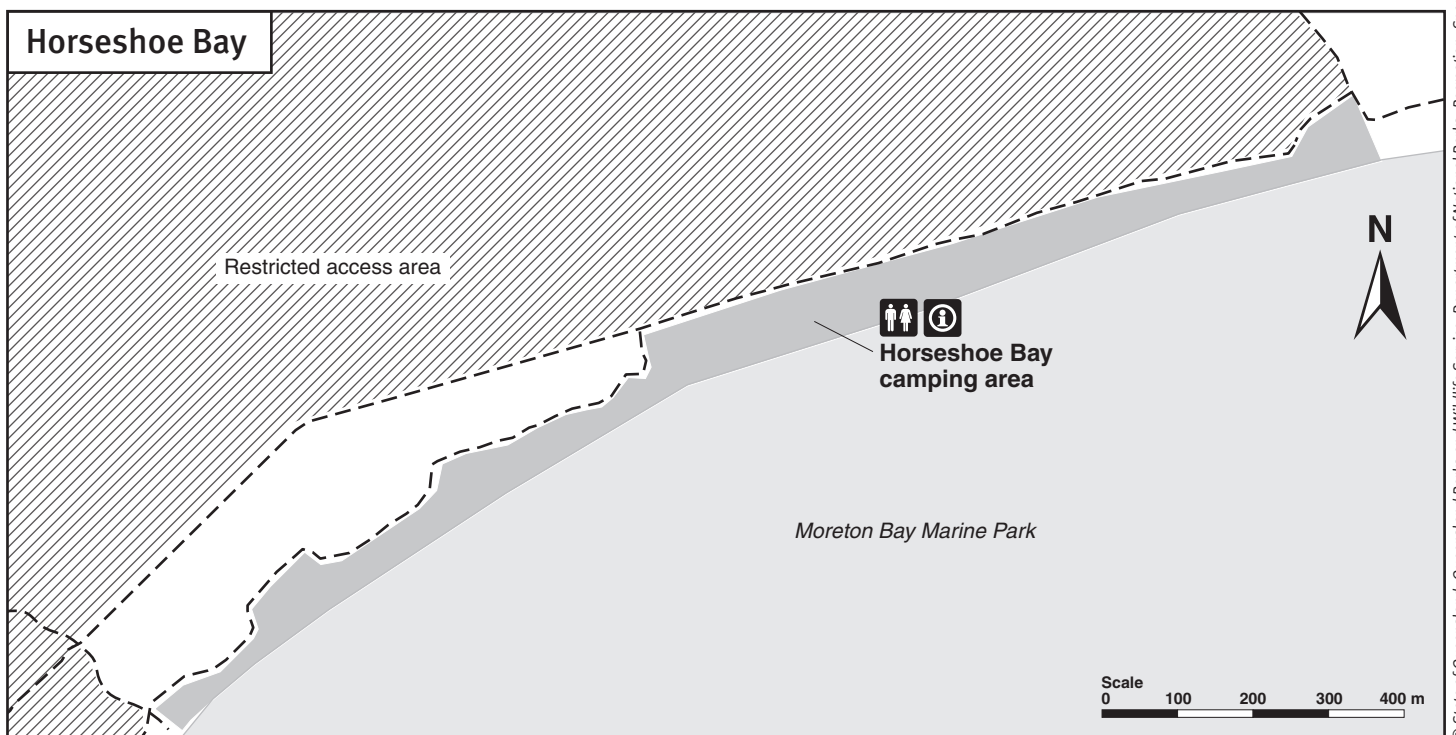

Platypus Bay and Horseshoe Bay camping areas map

Teerk Roo Ra National Park

© State of Queensland. Queensland Parks and Wildlife Service, Department of National Parks, Recreation, Sport and Racing. MA605-606 December 2011