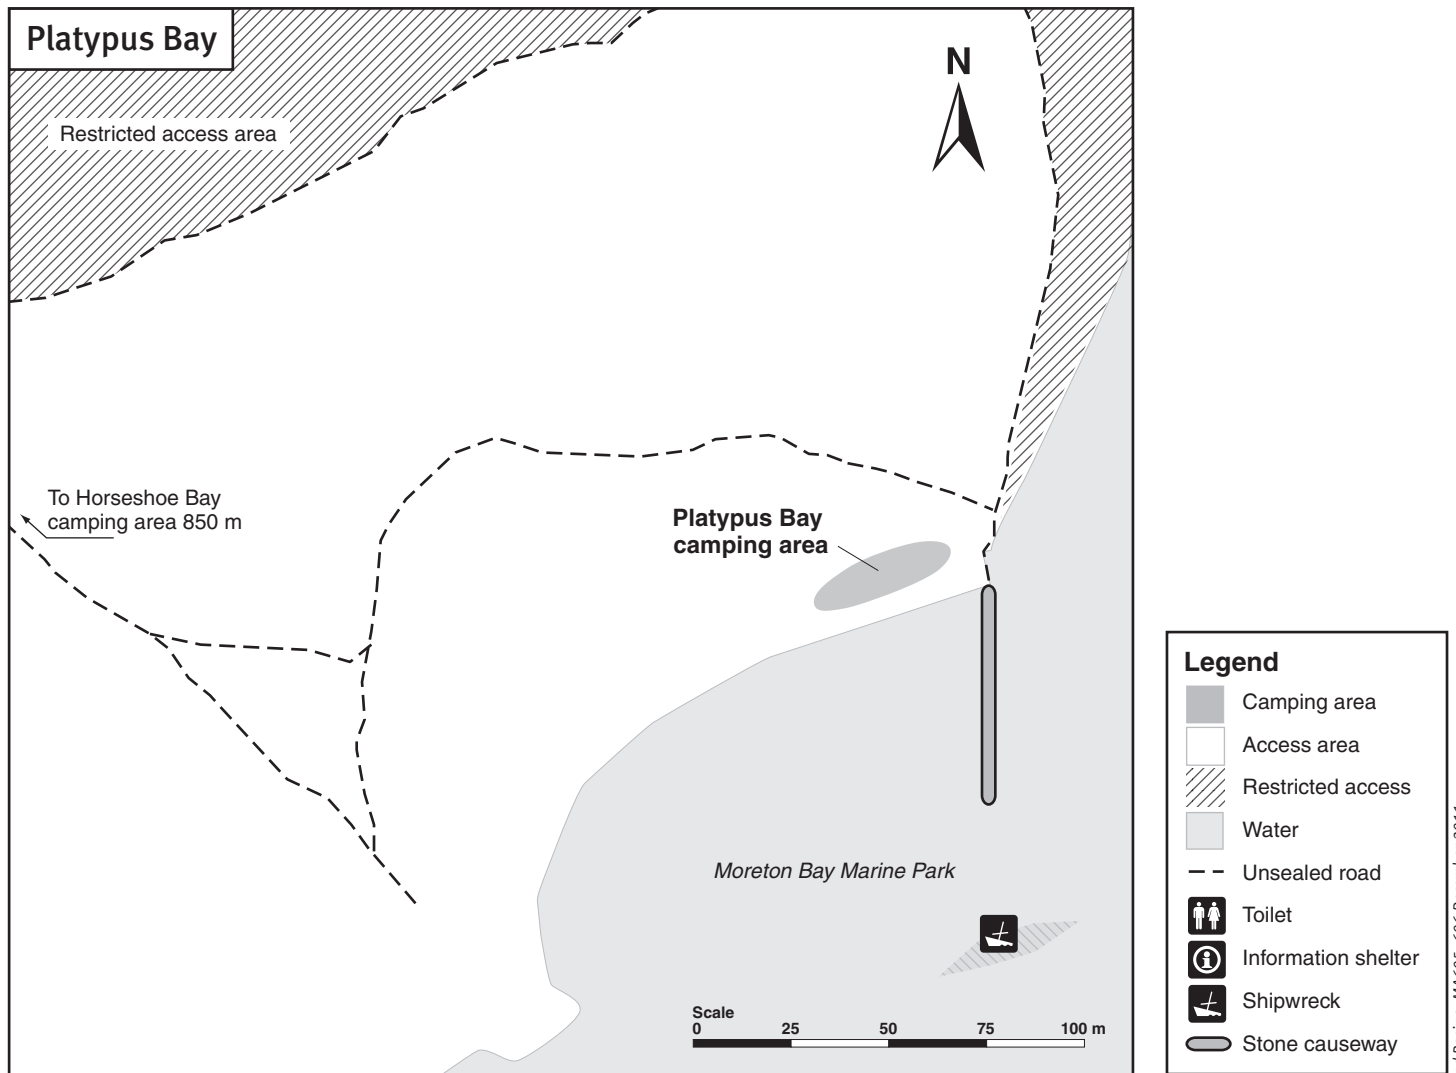

Platypus Bay and Horseshoe Bay camping areas map

Teerk Roo Ra National Park

© State of Queensland. Queensland Parks and Wildlife Service, Department of National Parks, Recreation, Sport and Racing. MA605-606 December 2011