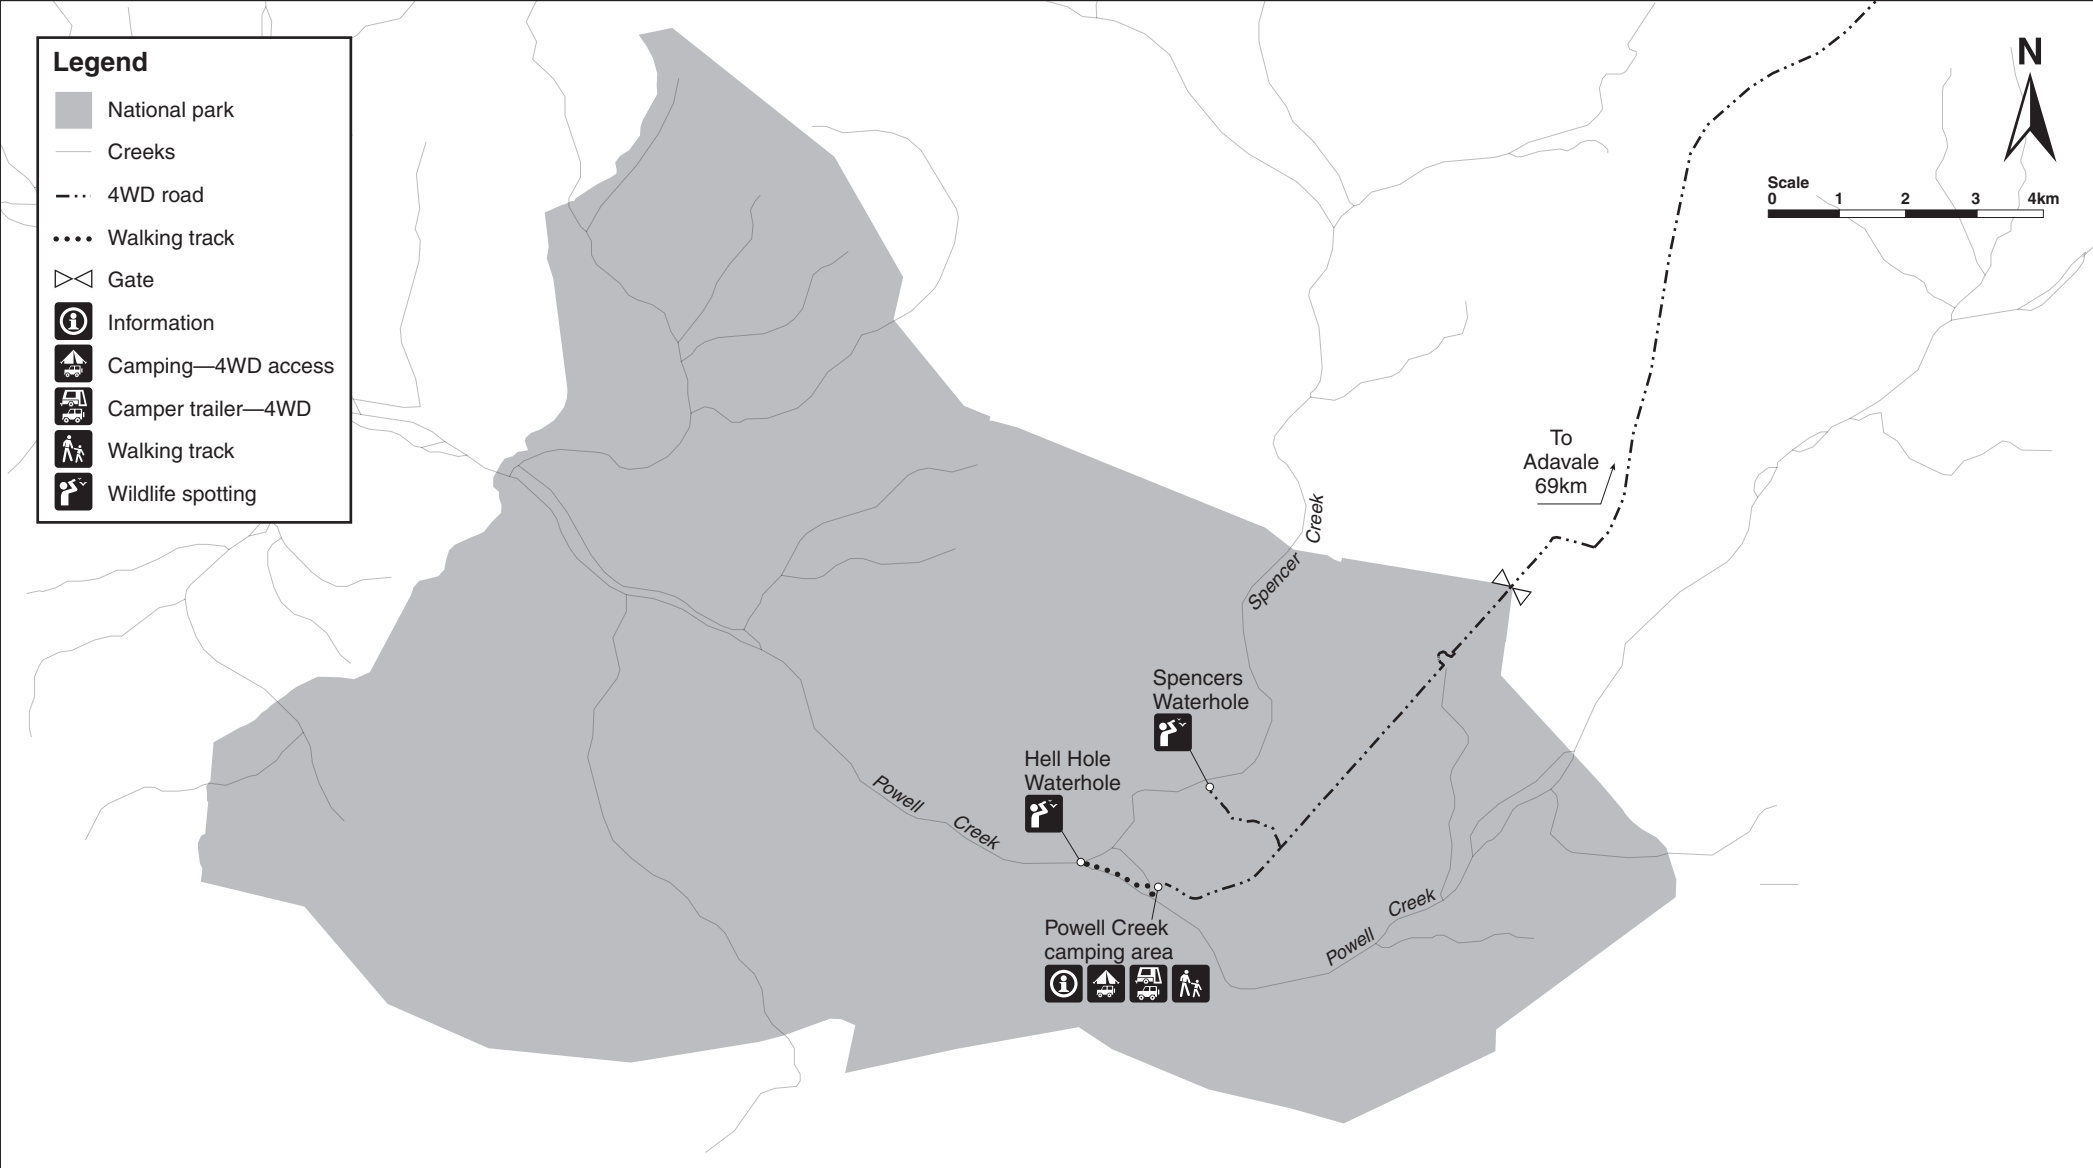

Hell Hole Gorge National Park map

© State of Queensland. Queensland Parks and Wildlife Service. MA881 June 2020