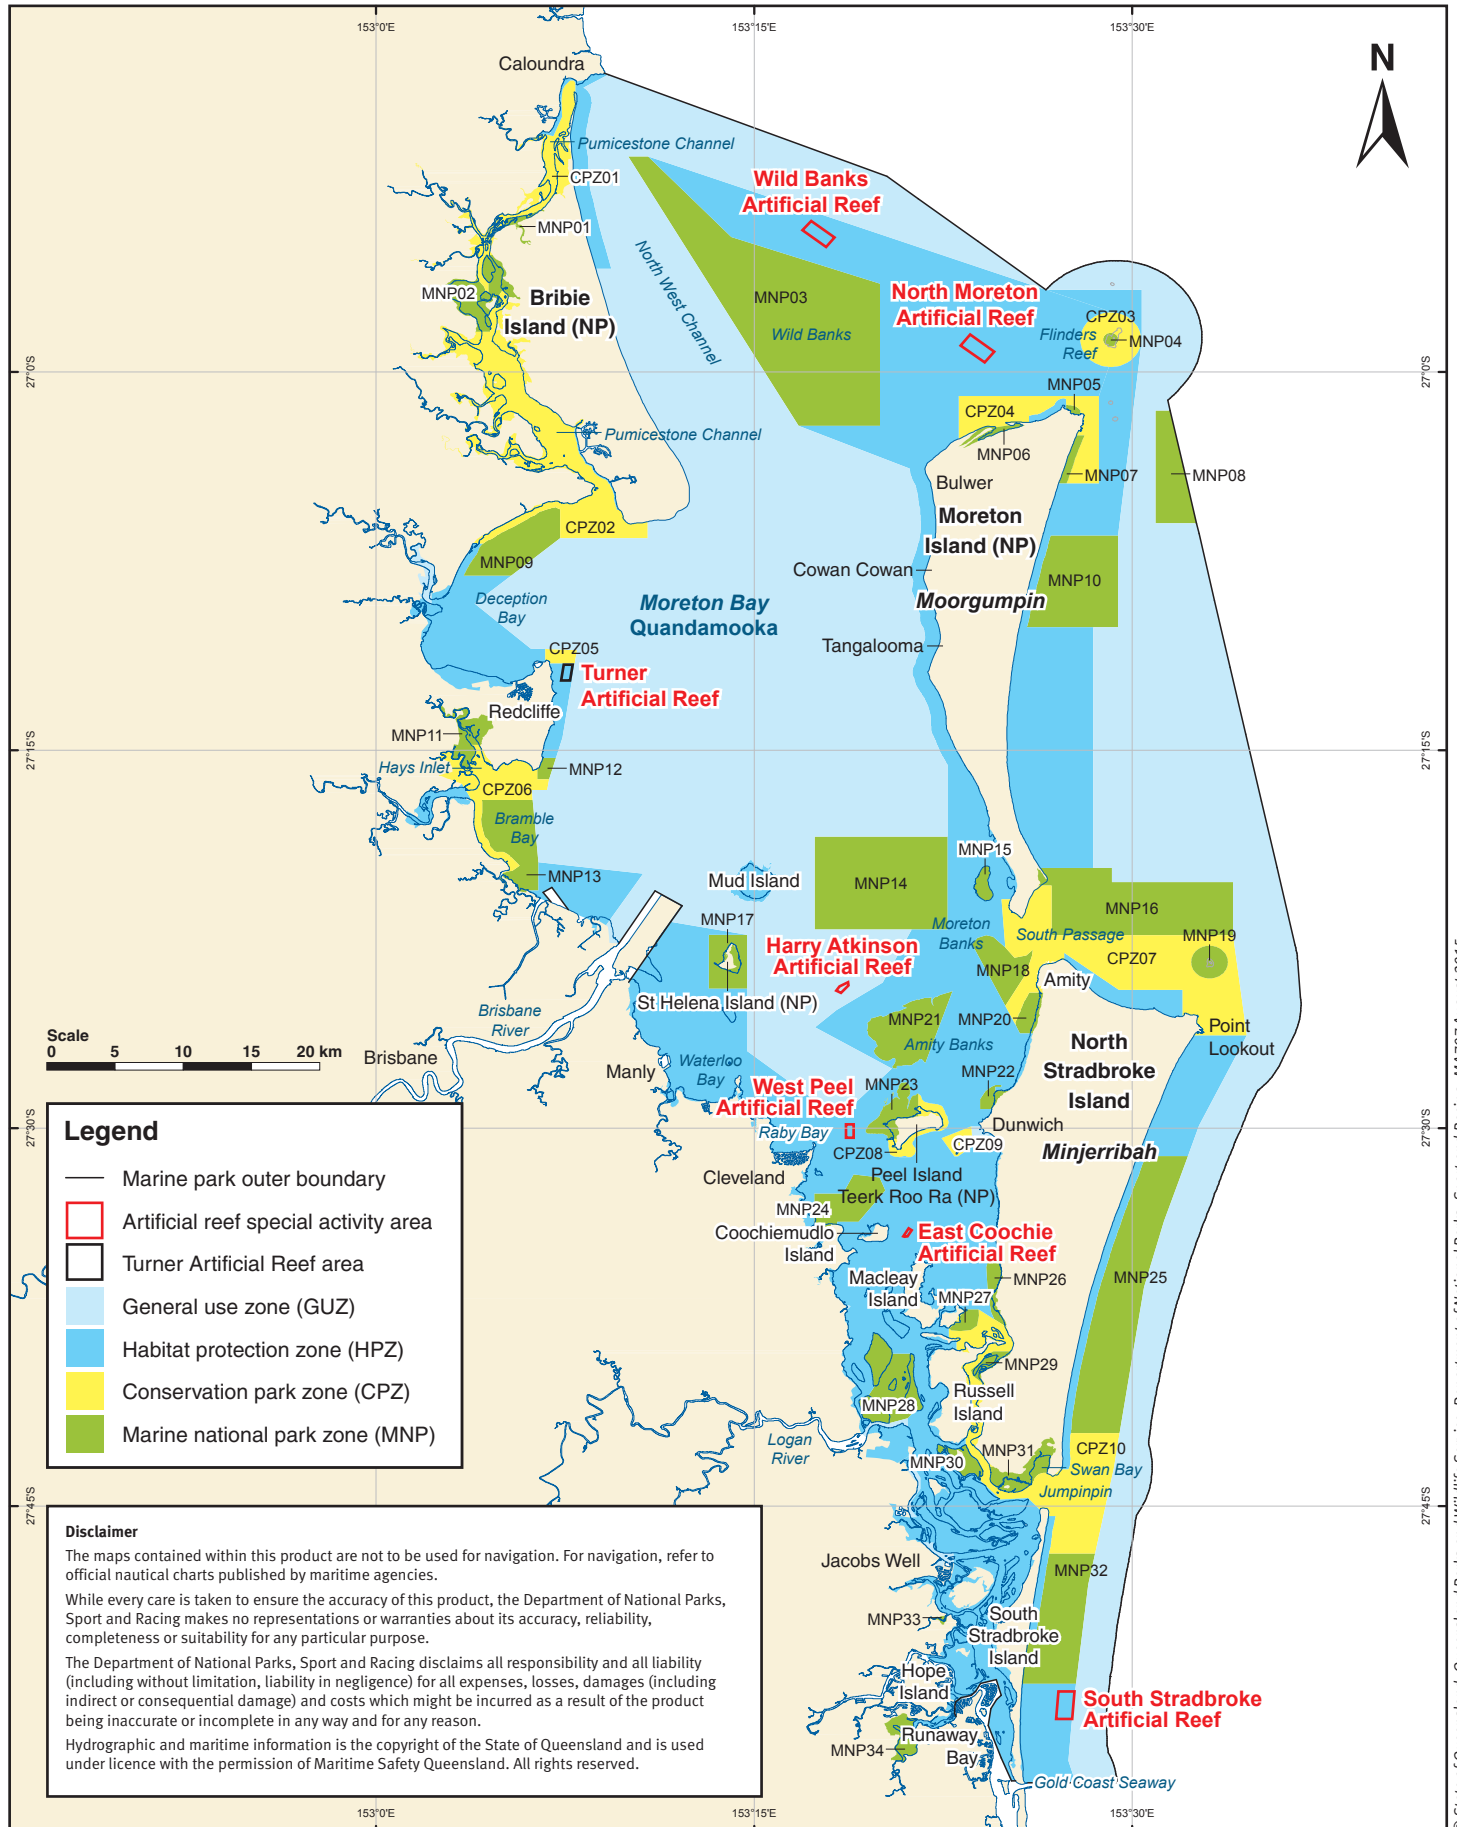

# Artificial reefs locality map

## Moreton Bay Marine Park

© State of Queensland. Queensland Parks and Wildlife Service, Department of National Parks, Sport and Racing. MA.707 August 2015