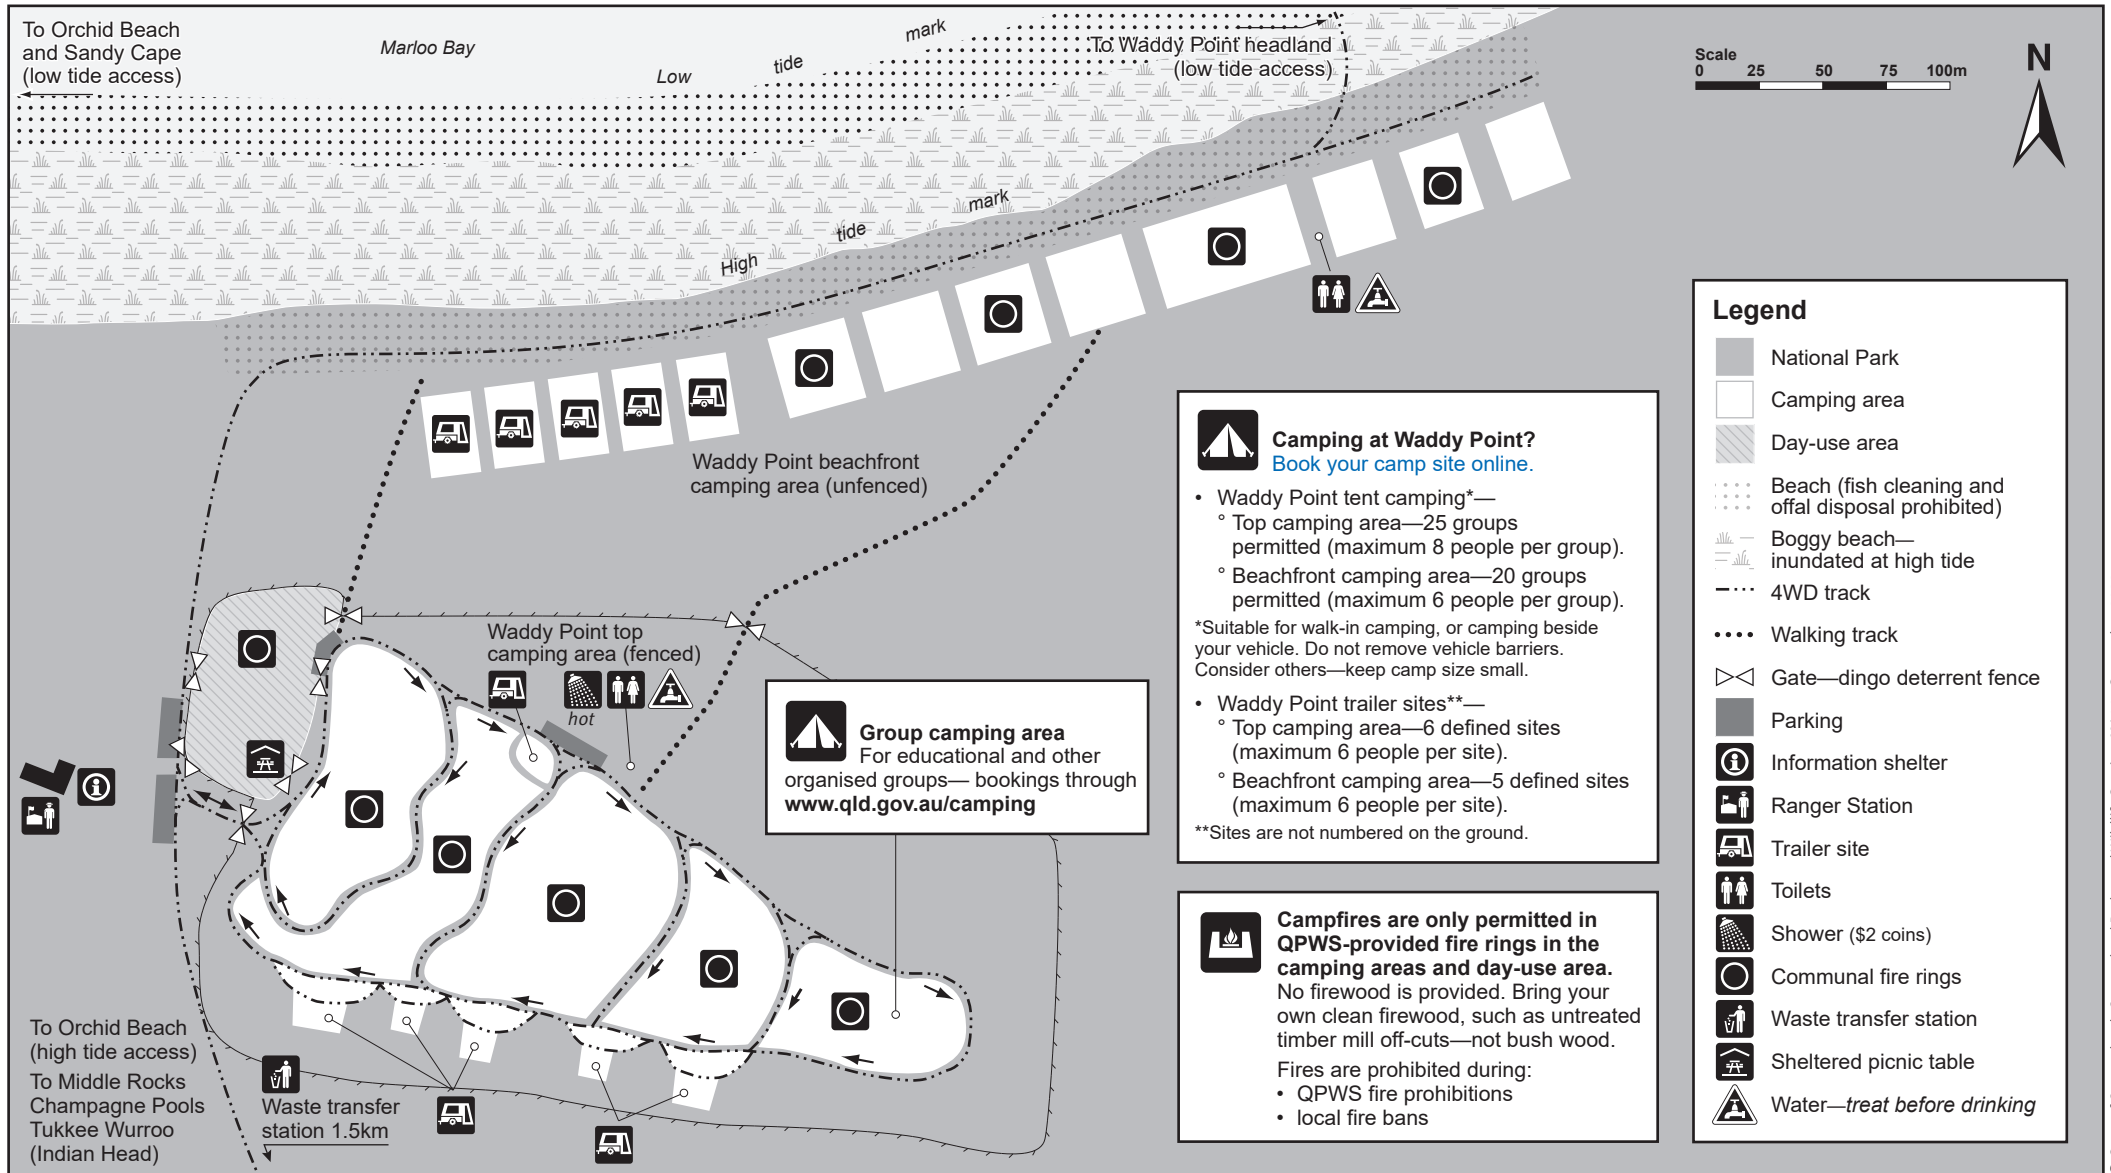

# Waddy Point camping and day-use area map

## K'gari (Fraser Island), Great Sandy National Park

© State of Queensland. Queensland Parks and Wildlife Service. MA807 September 2023