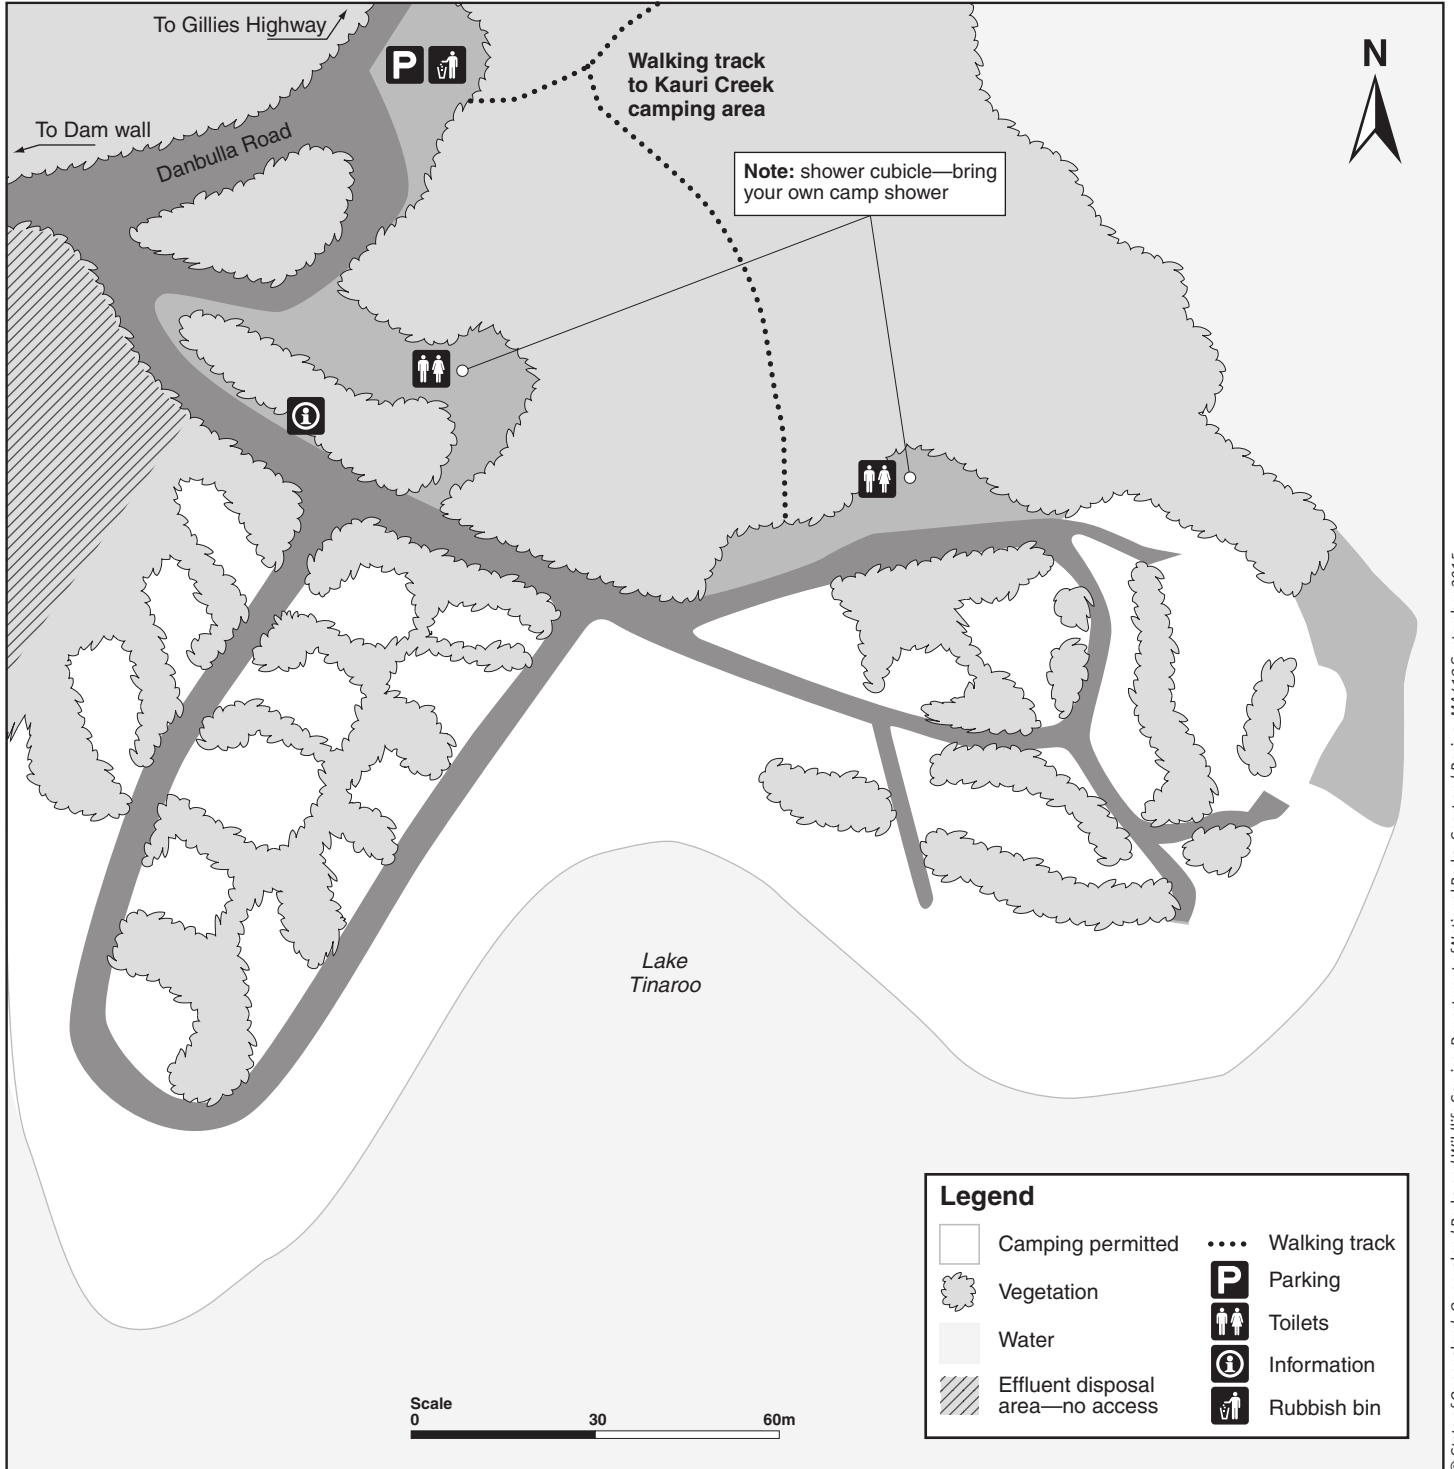

Downfall Creek camping area map

Danbulla State Forest

© State of Queensland. Queensland Parks and Wildlife Service, Department of National Parks, Sport and Racing, MA4.19 September 2015