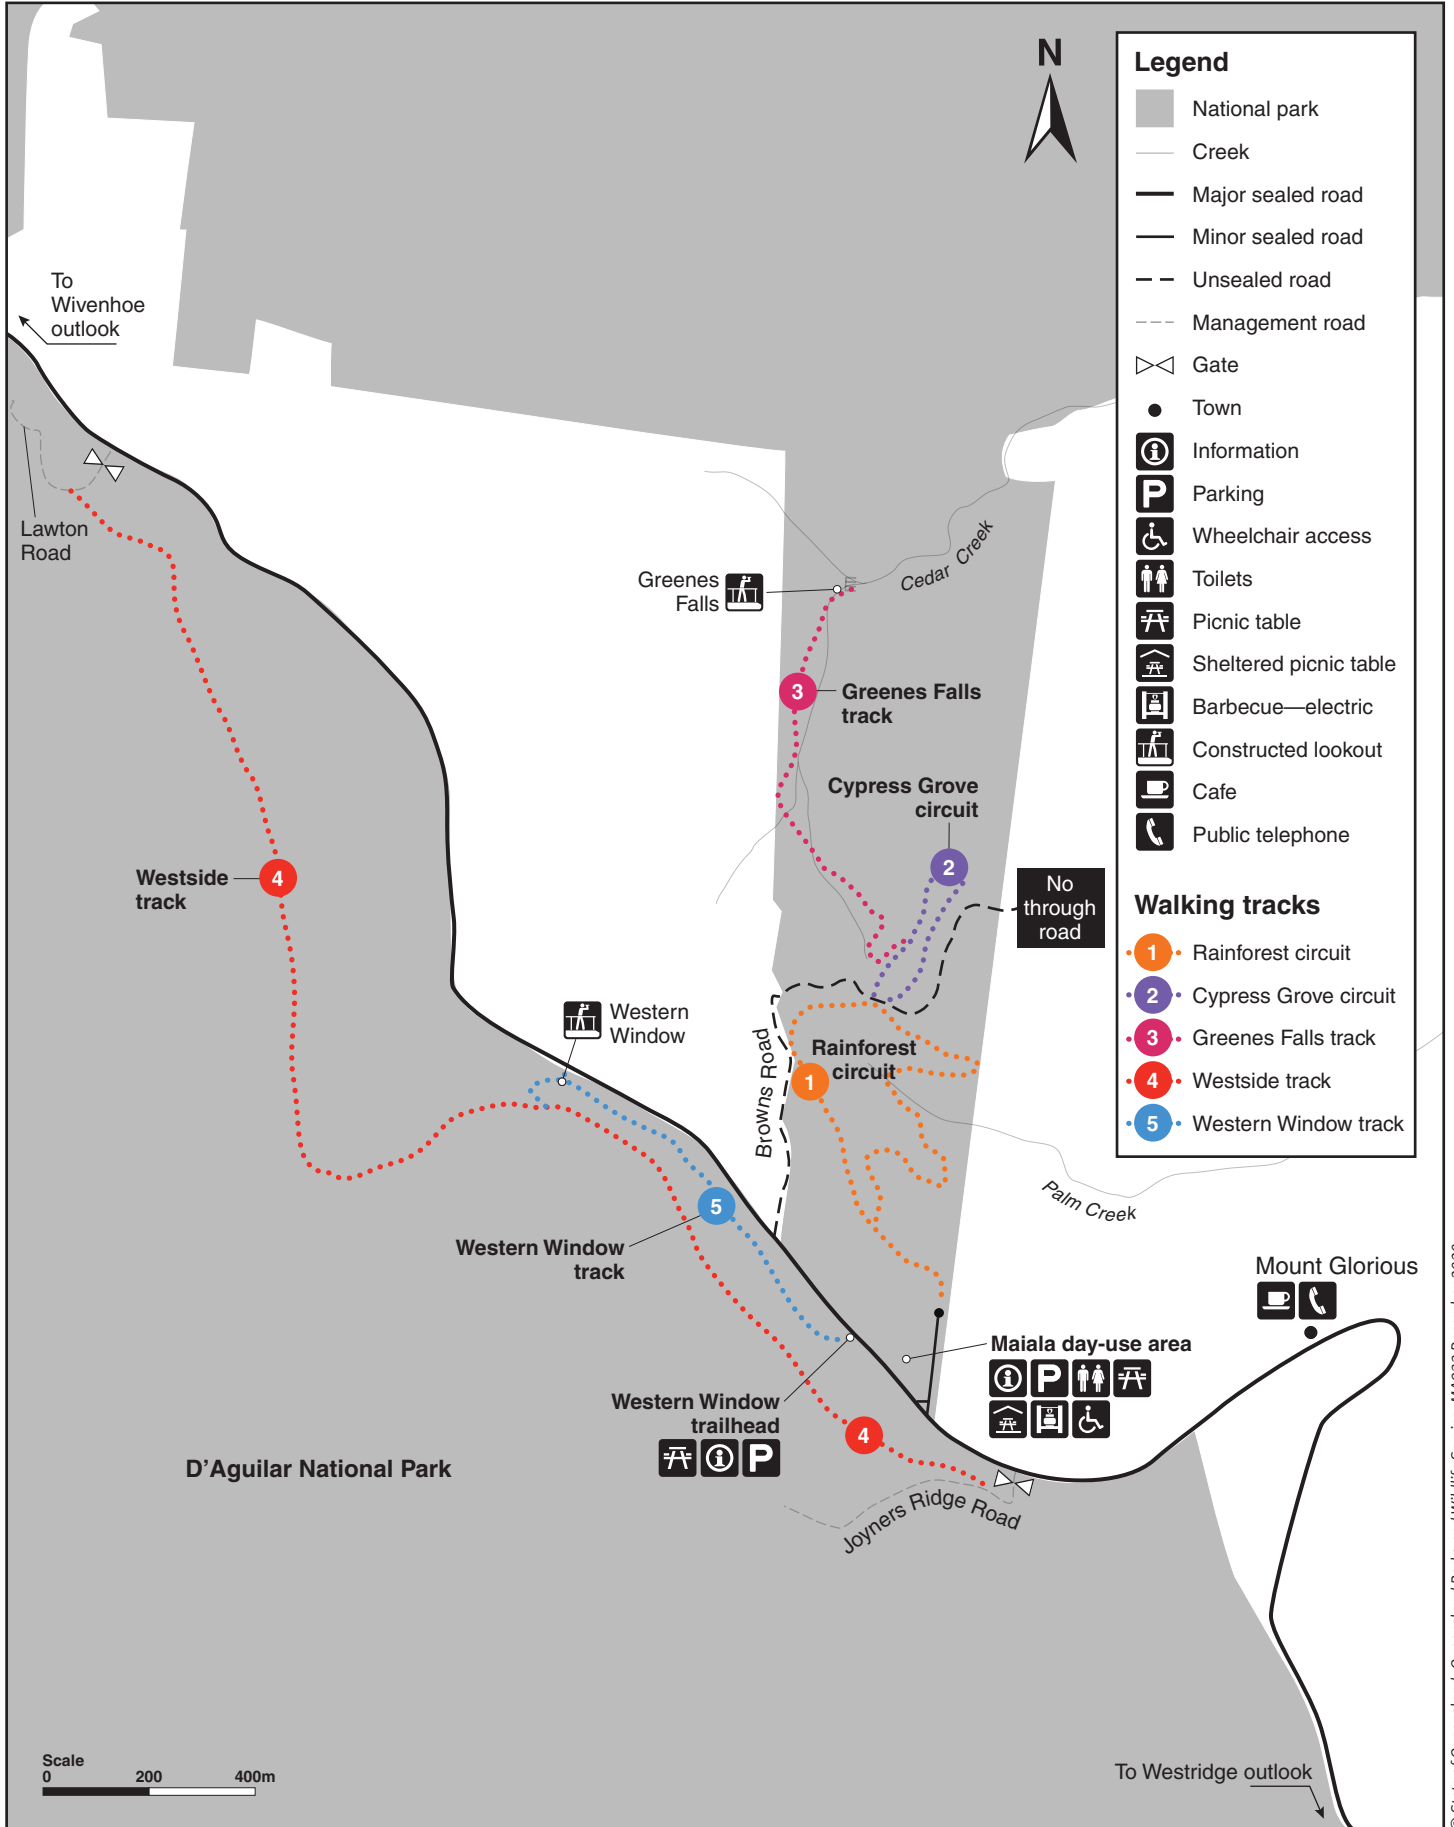

Maiala walking tracks map

D'Aguilar National Park

© State of Queensland. Queensland Parks and Wildlife Service. MA933 December 2020