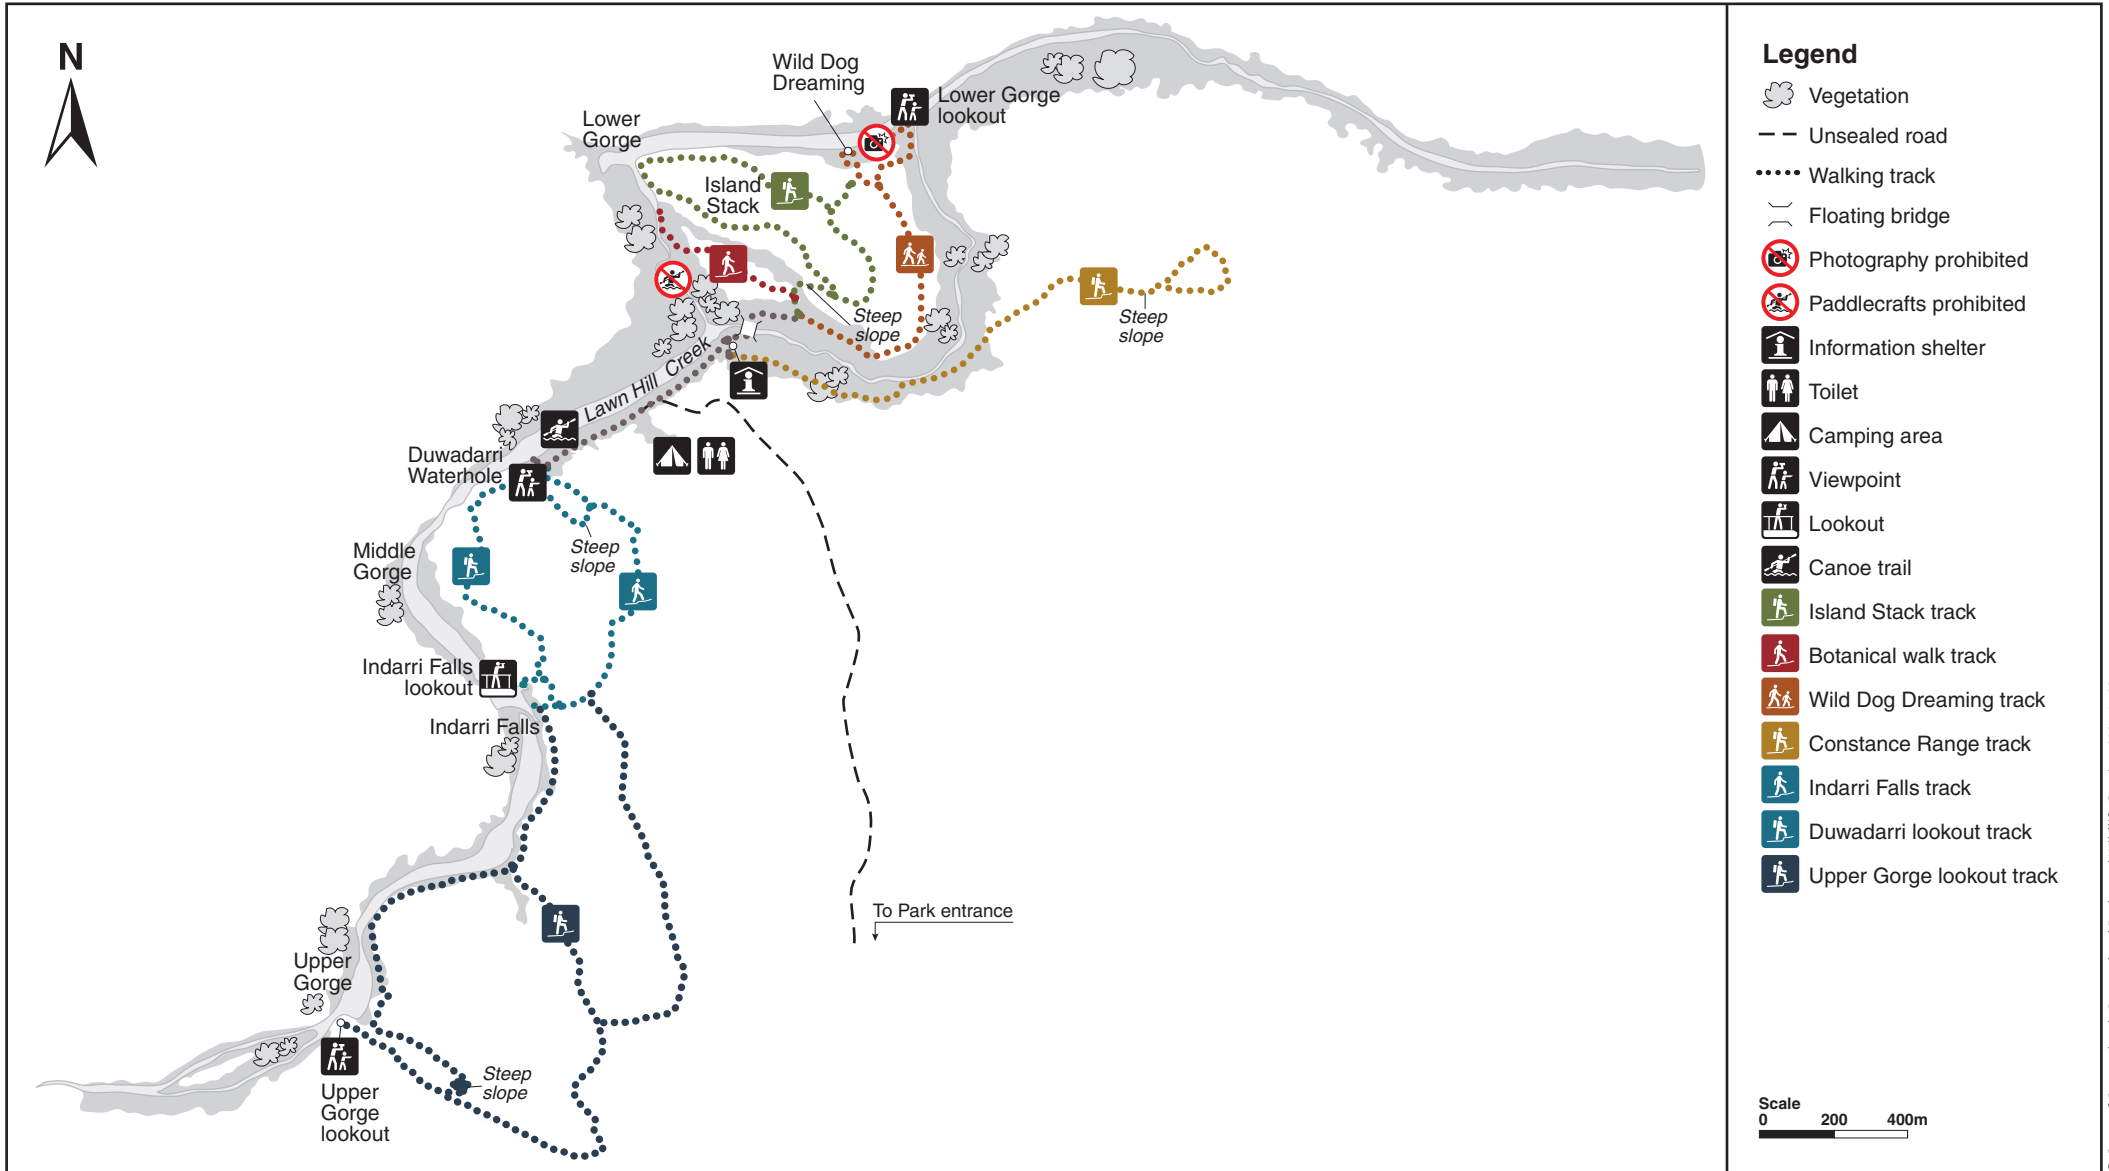

Walking tracks map

Boodjamulla National Park

© State of Queensland. Queensland Parks and Wildlife Service. MA969 May2021