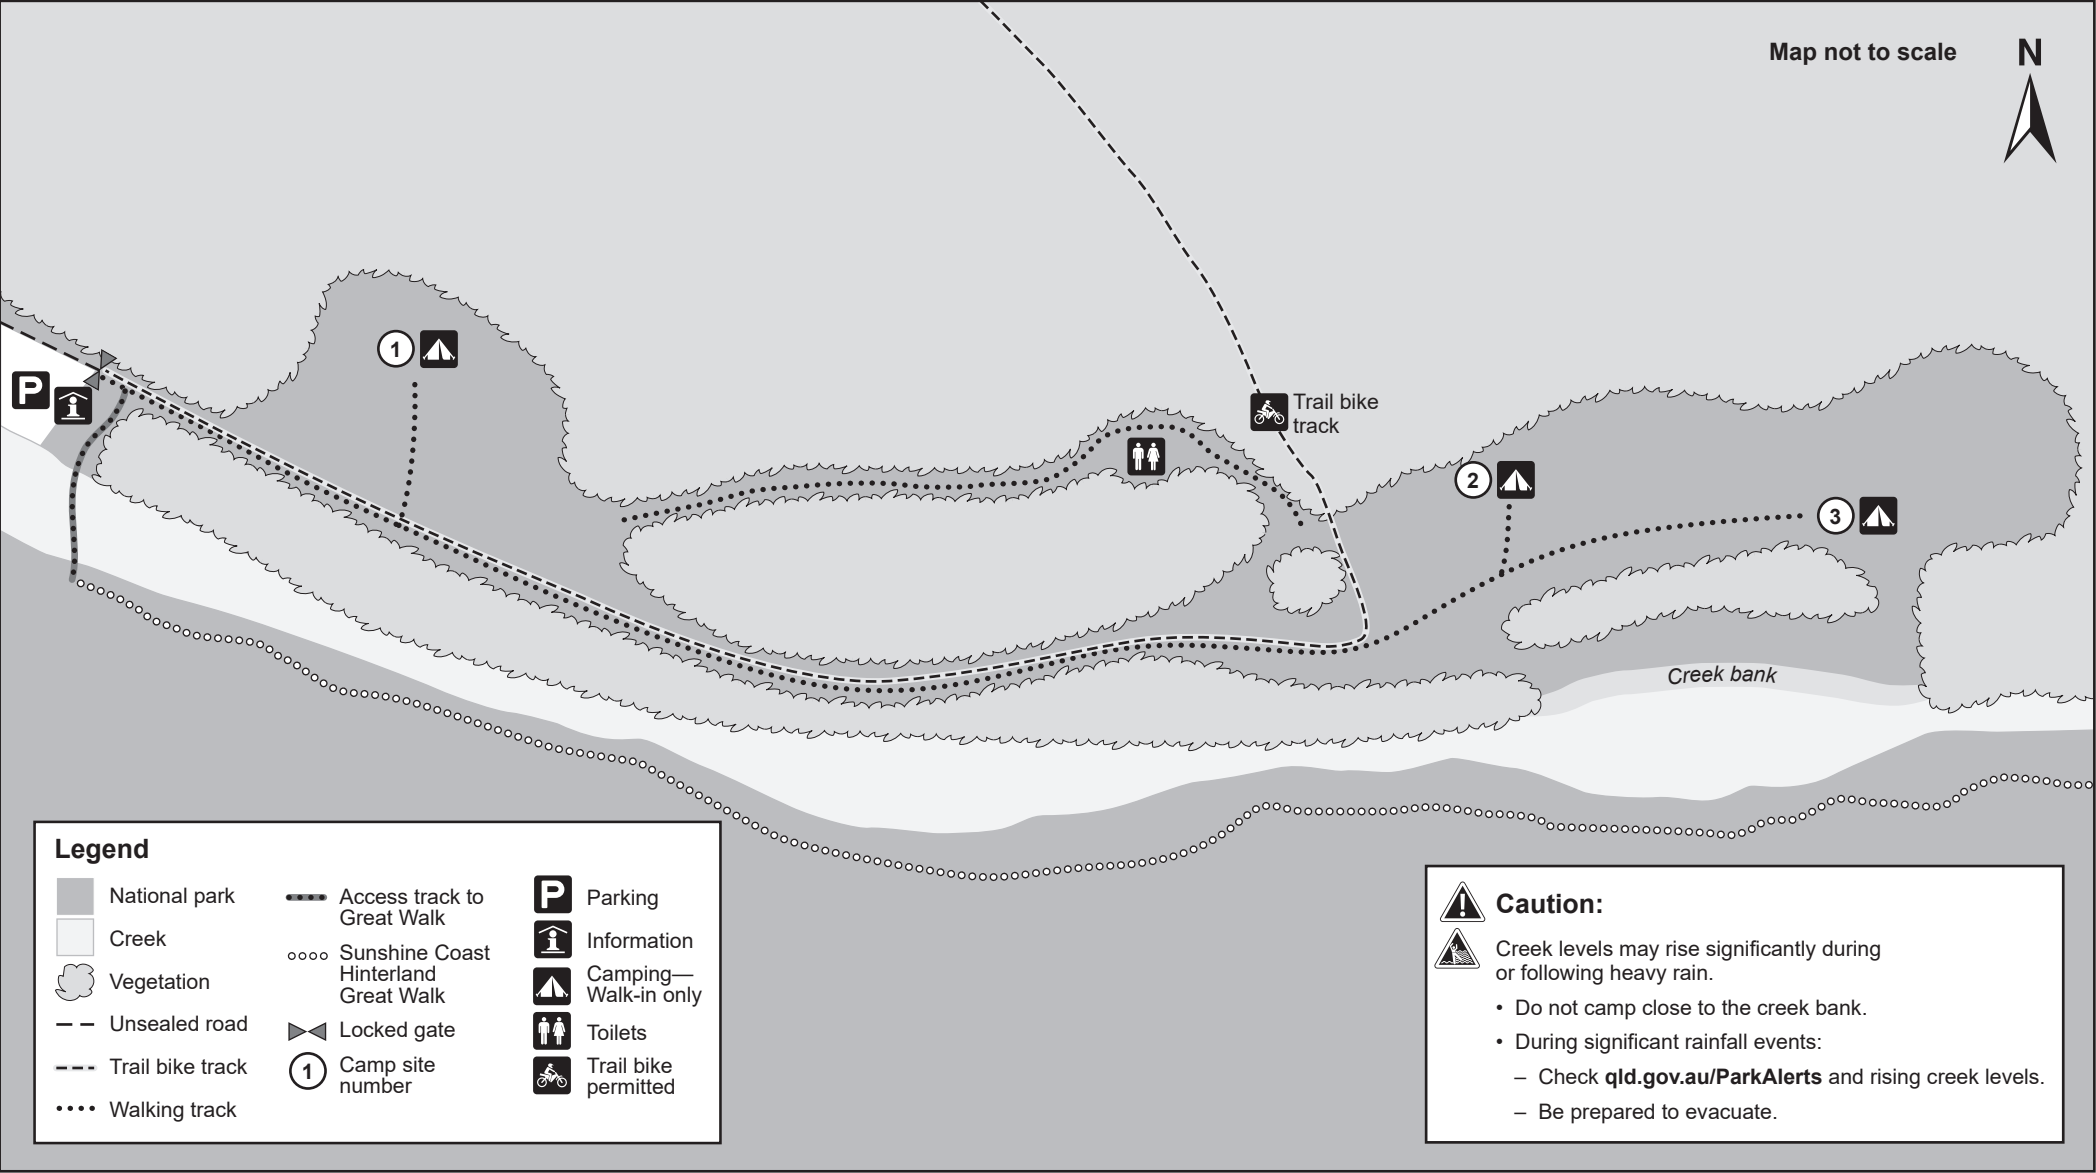

# Gheerulla camping area map

Mapleton National Park

© State of Queensland. Queensland Parks and Wildlife Service. MA913 January 2024