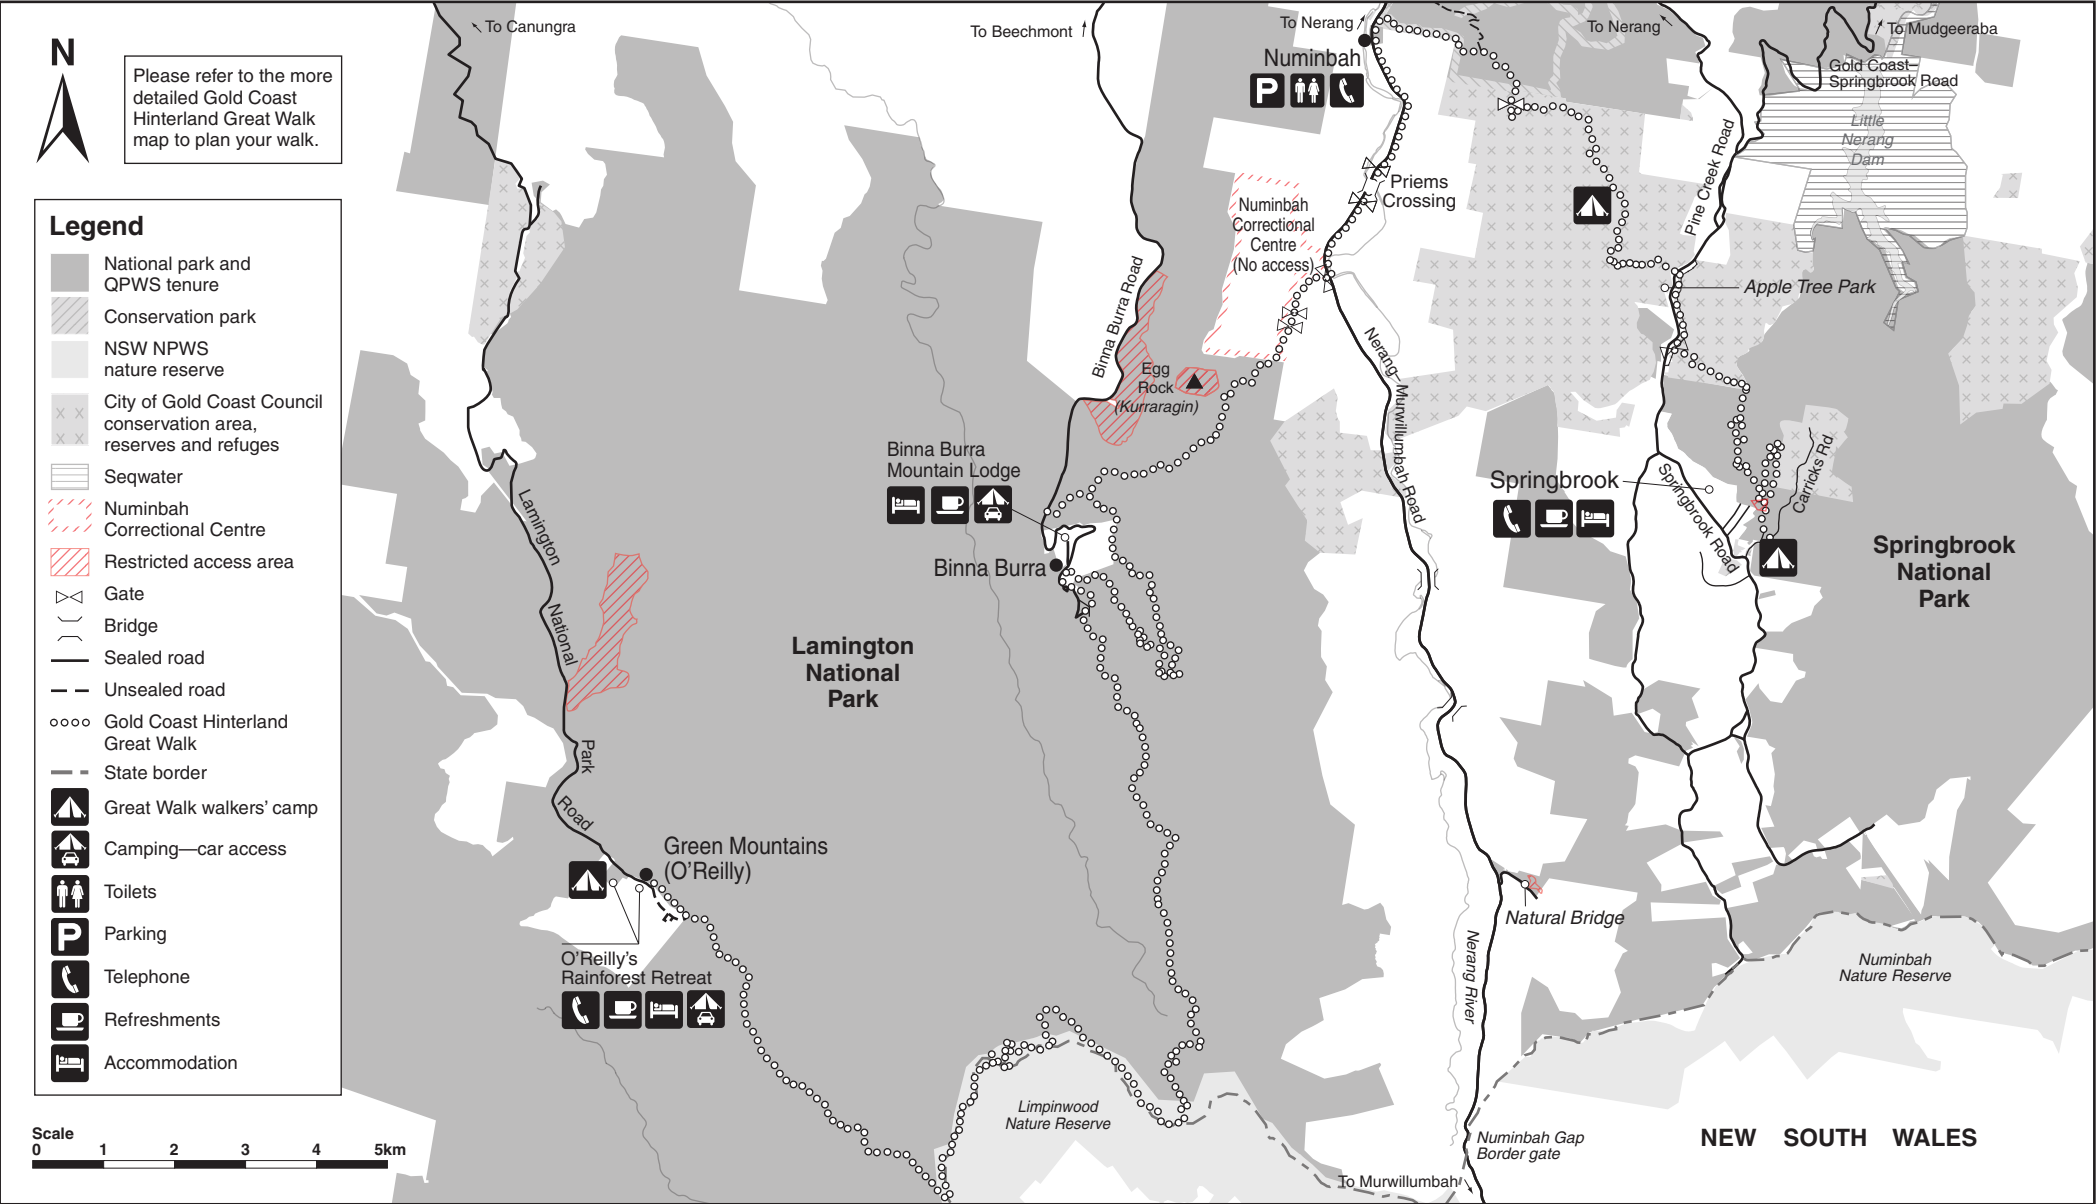

Gold Coast Hinterland Great Walk

Locality map—do not use as a walking track guide

© State of Queensland. Queensland Parks and Wildlife Service. MA959 May 2021