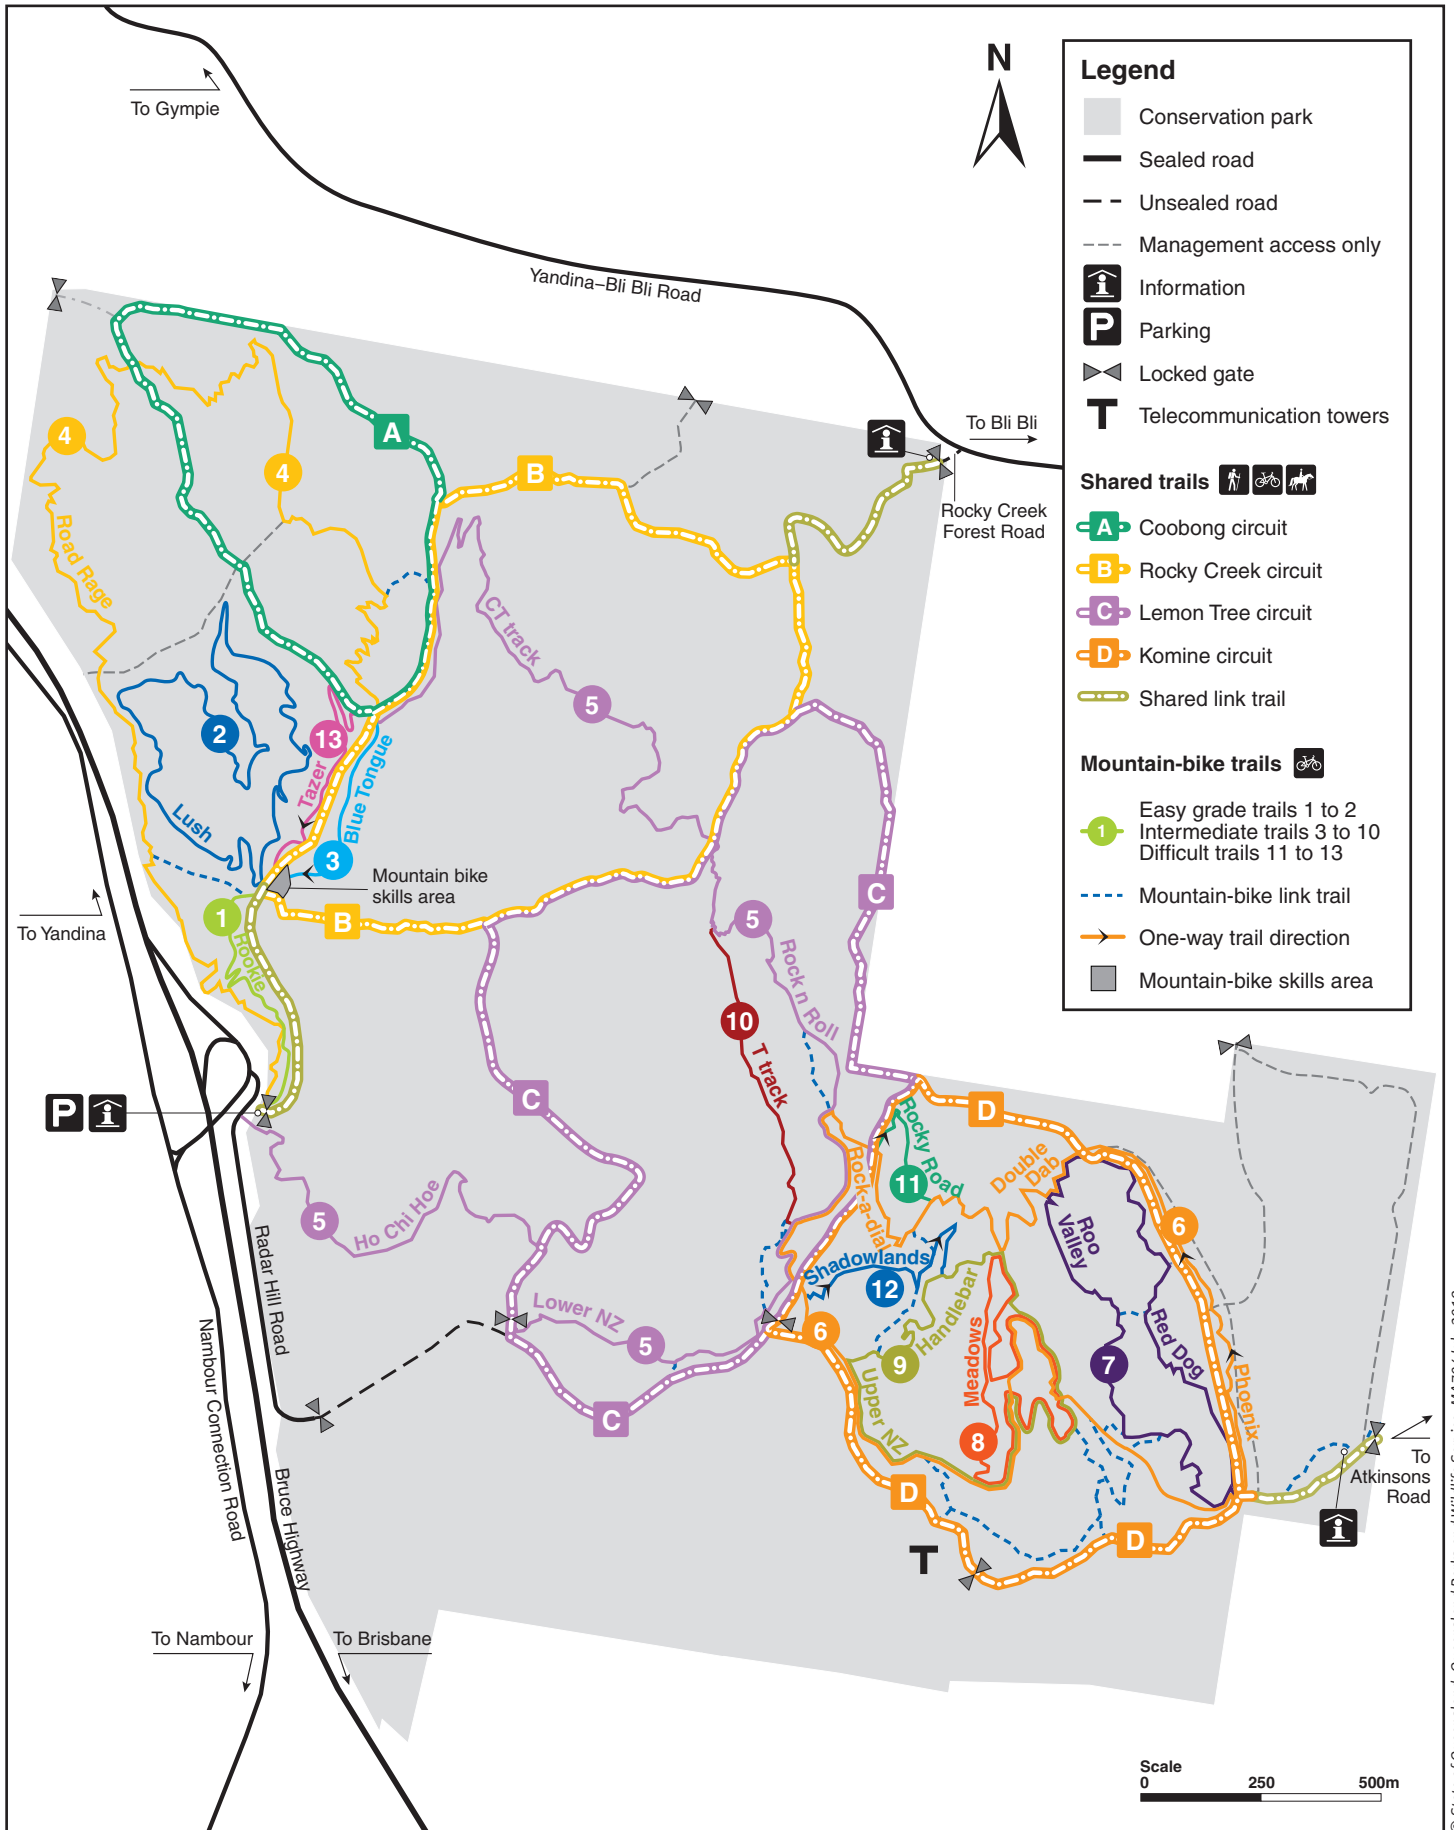

Shared trails and mountain-bike trails map

Parklands Conservation Park

© State of Queensland. Queensland Parks and Wildlife Service. MA704 July 2019