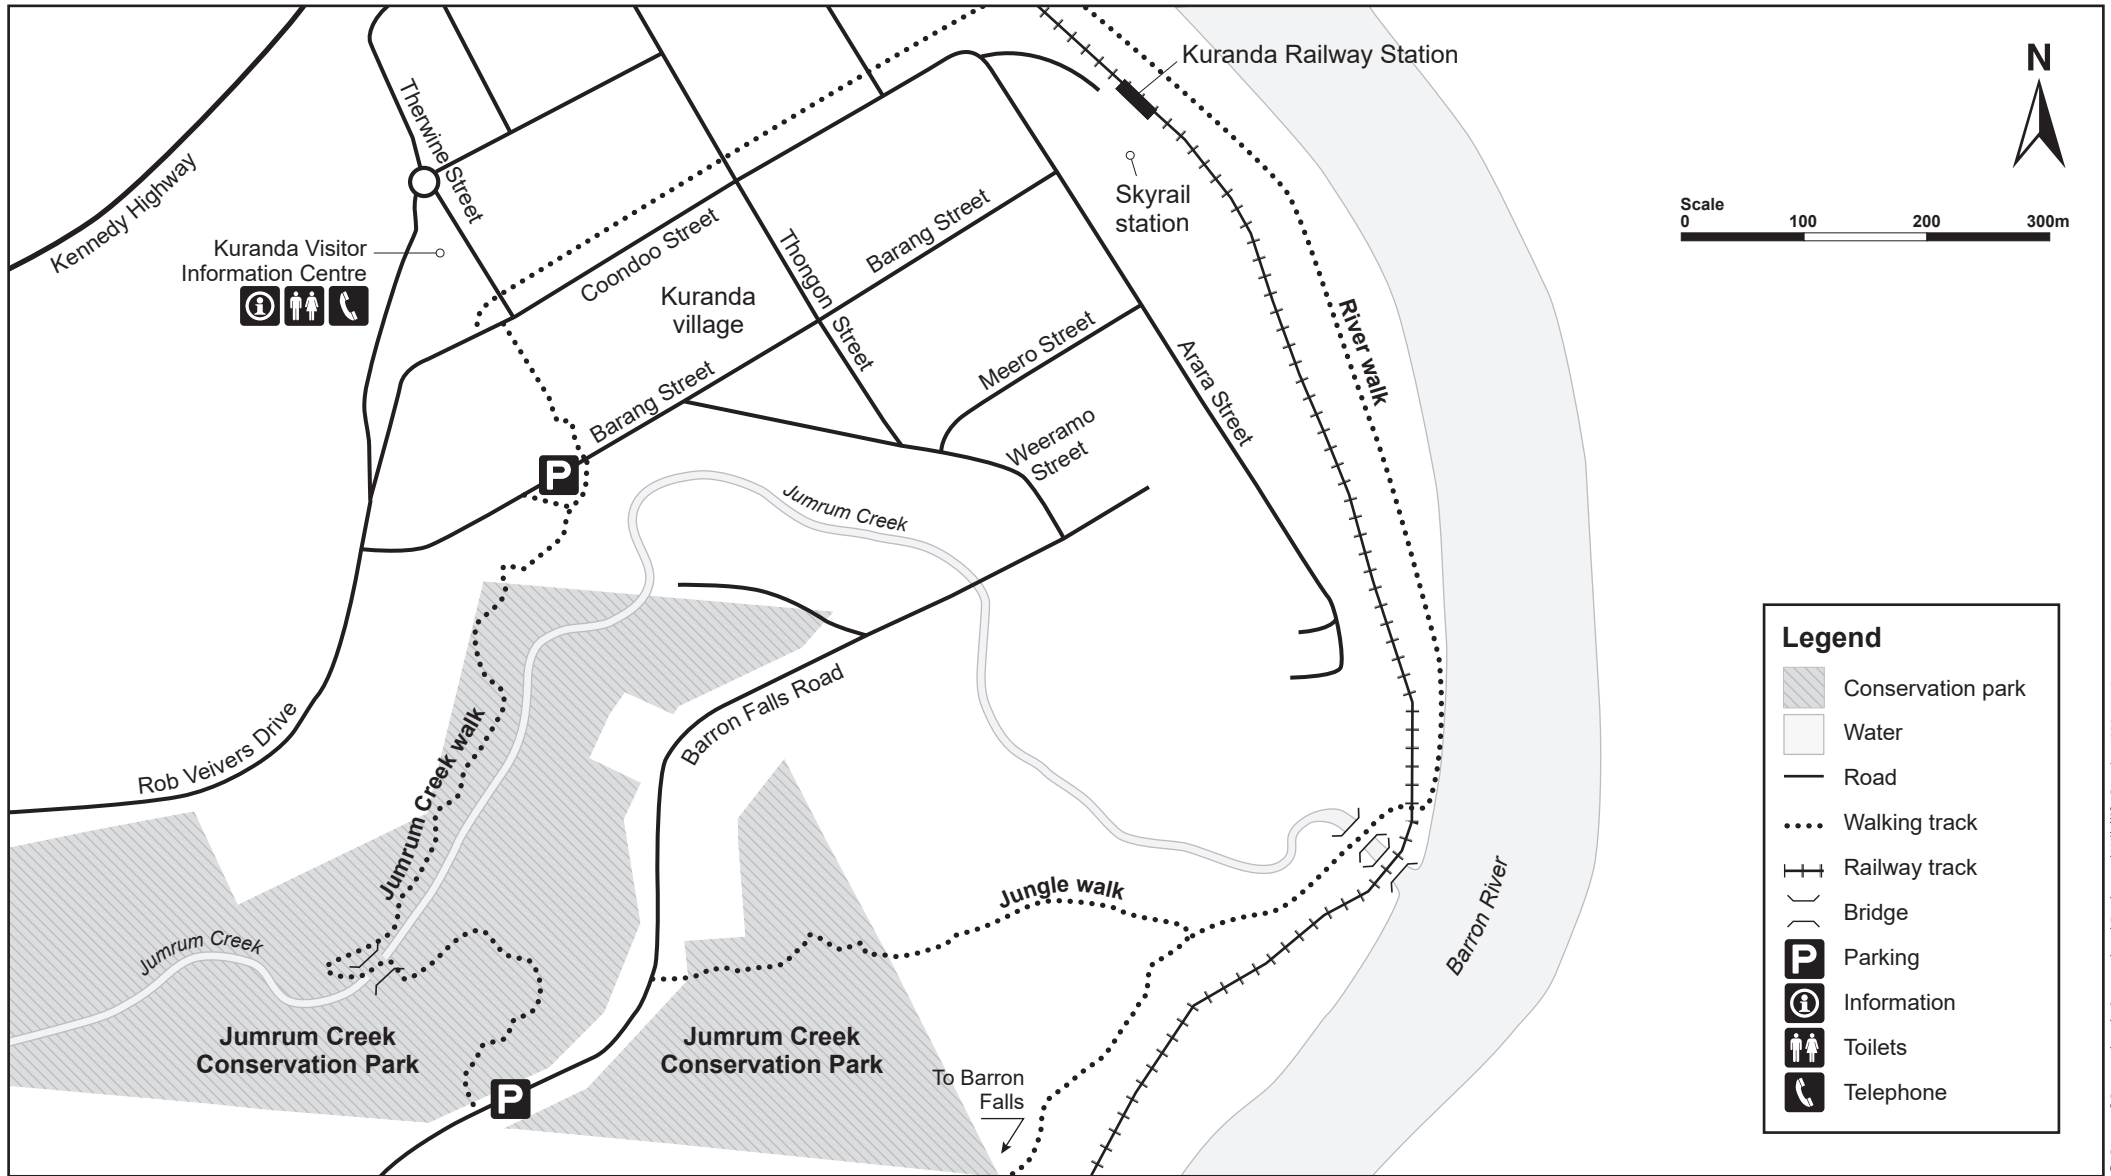

# Jumrum Creek Conservation Park map

**Legend**

- Conservation park
- Water
- Road
- Walking track
- Railway track
- Bridge
- Parking
- Information
- Toilets
- Telephone

© State of Queensland. Queensland Parks and Wildlife Service. MA429 January 2023