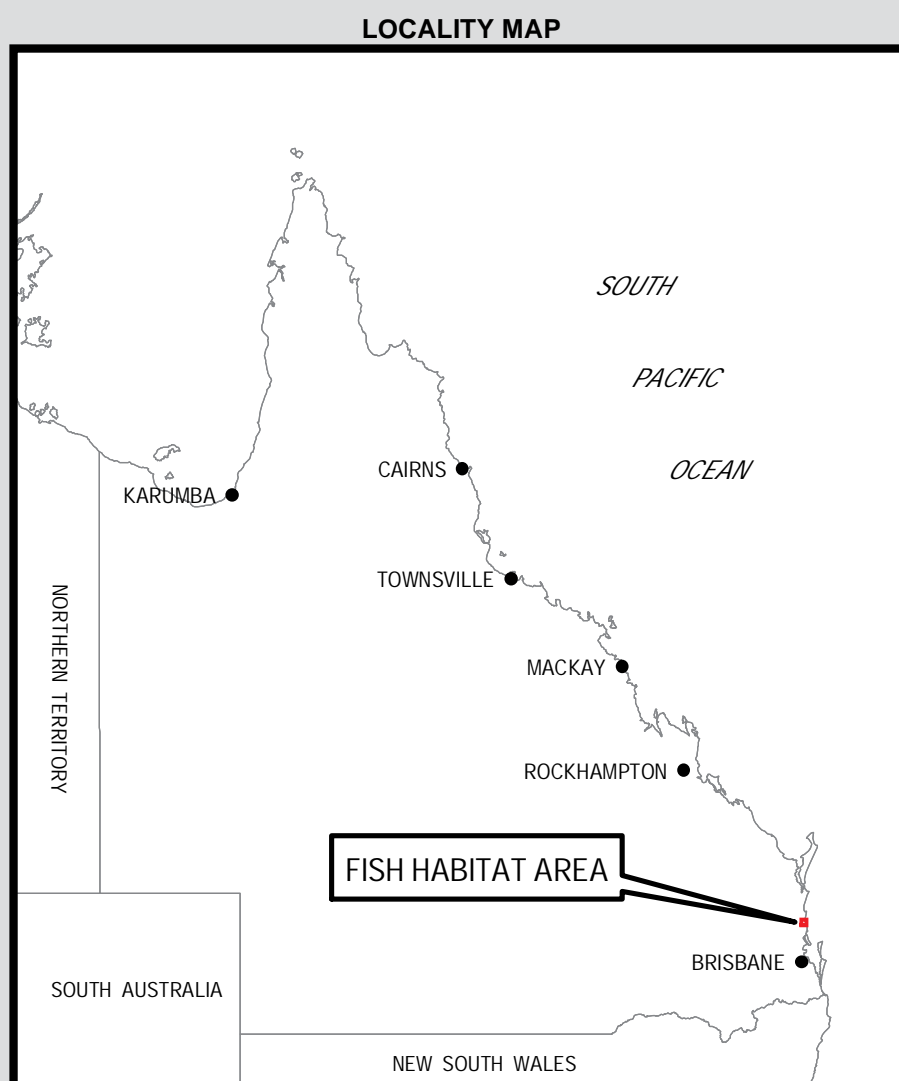

REFERENCE

- Fish Habitat Area (Outer Boundary)
- Management 'A'
- Management 'B'

EXCLUDED AREAS
 Plan FHA-008 only shows the outer boundary of the Fish Habitat Area. See the Fisheries Regulations that declares the Fish Habitat Area for areas within the outer boundary that are excluded.

MAROOCHY RIVER FISH HABITAT AREA OUTER BOUNDARY

© The State of Queensland, Department of National Parks, Recreation, Sport and Racing, 2014
 BASE MAP derived from the Digital Cadastral Data Base (JUNE 2014) supplied by, and reproduced with the permission of, the Department of Natural Resources and Mines, Brisbane.
 Gazetted: - 5 September 2014

1:10000 MAP REFERENCE	Revision 1 PLAN NUMBER
9544	FHA-008