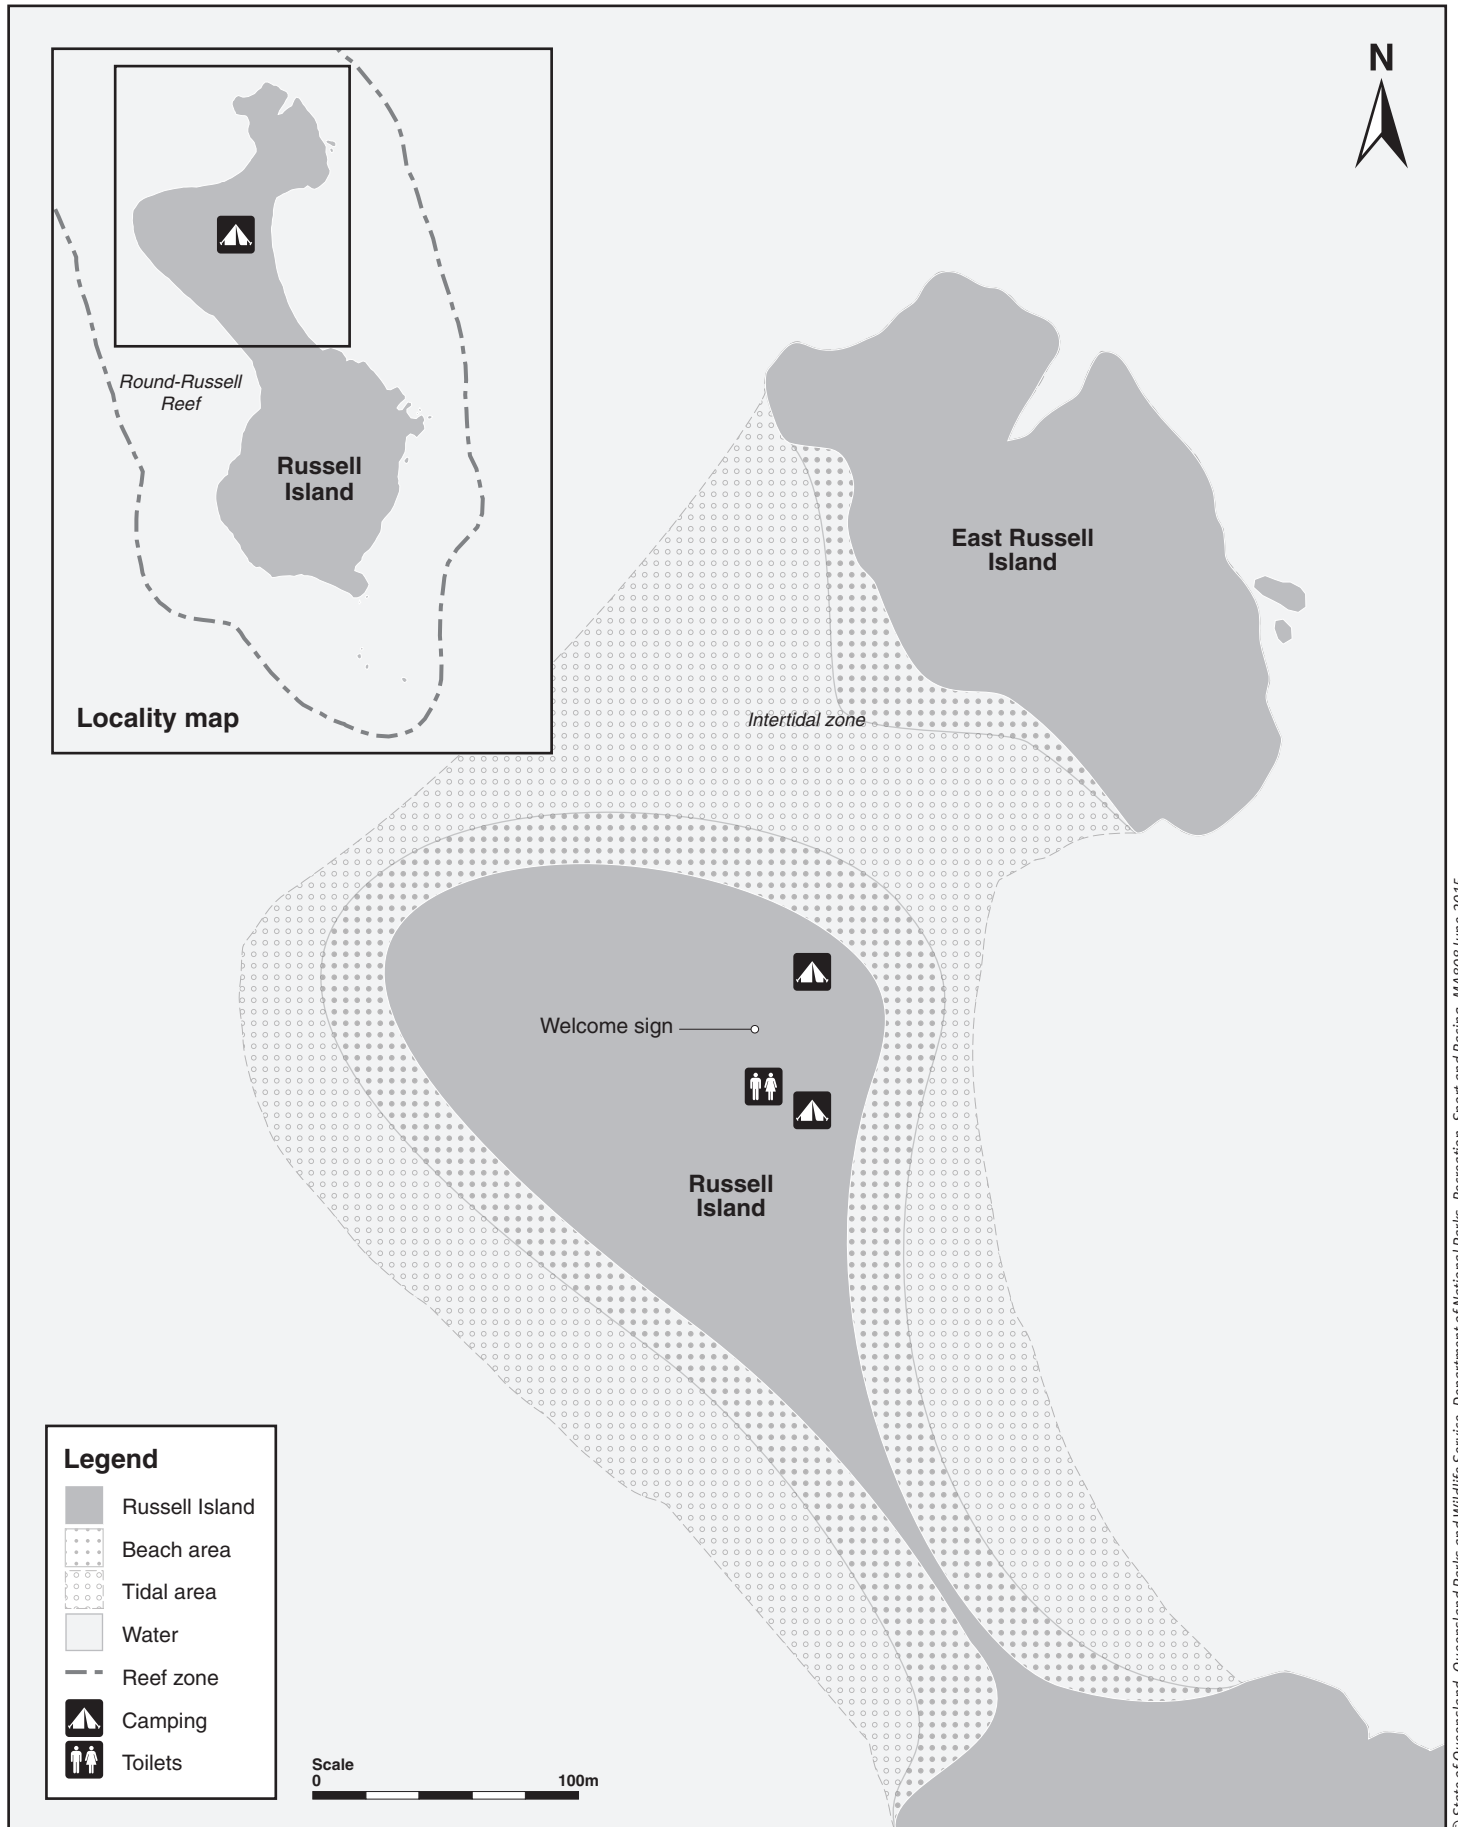

# Russell Island campground map

Frankland Islands National Park

## Legend

- Russell Island
- Beach area
- Tidal area
- Water
- Reef zone
- Camping
- Toilets

Scale  
0 100m