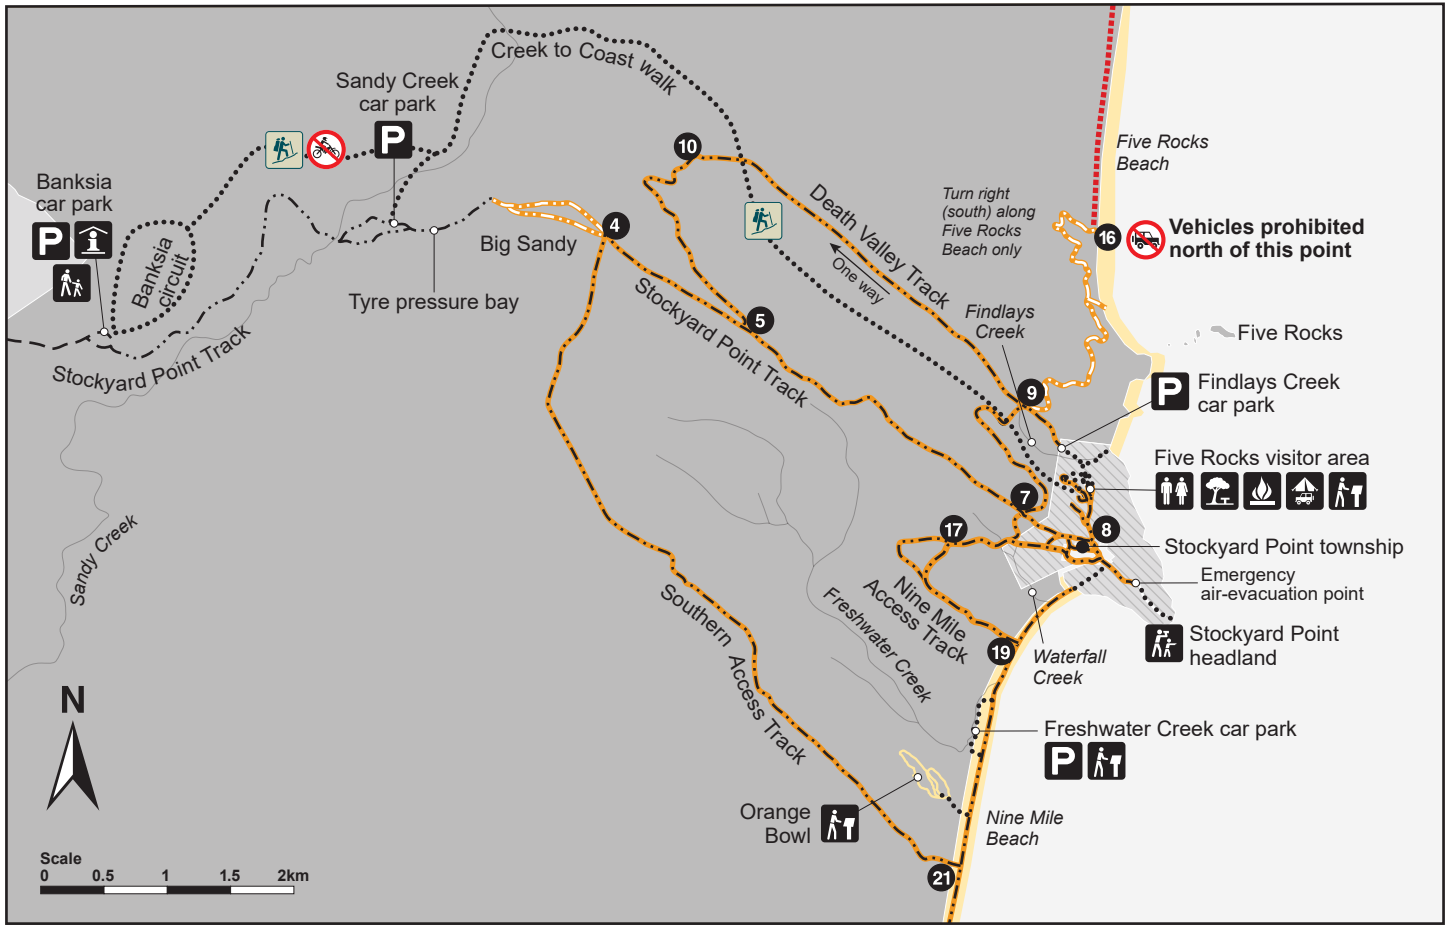

Byfield Area map

Byfield National Park, Byfield Conservation Park, Byfield State Forest

Legend			
	National park		Information shelter
	Conservation park		Parking
	Ocean		Toilet
	Creek		Day-use area
	Beach		Fires permitted— in fire rings only
	Walking track		4WD camping
	2WD unsealed		Viewpoint
	4WD easy		Self-guided walk
	4WD medium		Creek to Coast: Grade 5 walking track
	4WD difficult		No vehicle access
	No vehicle access		Trailbikes prohibited