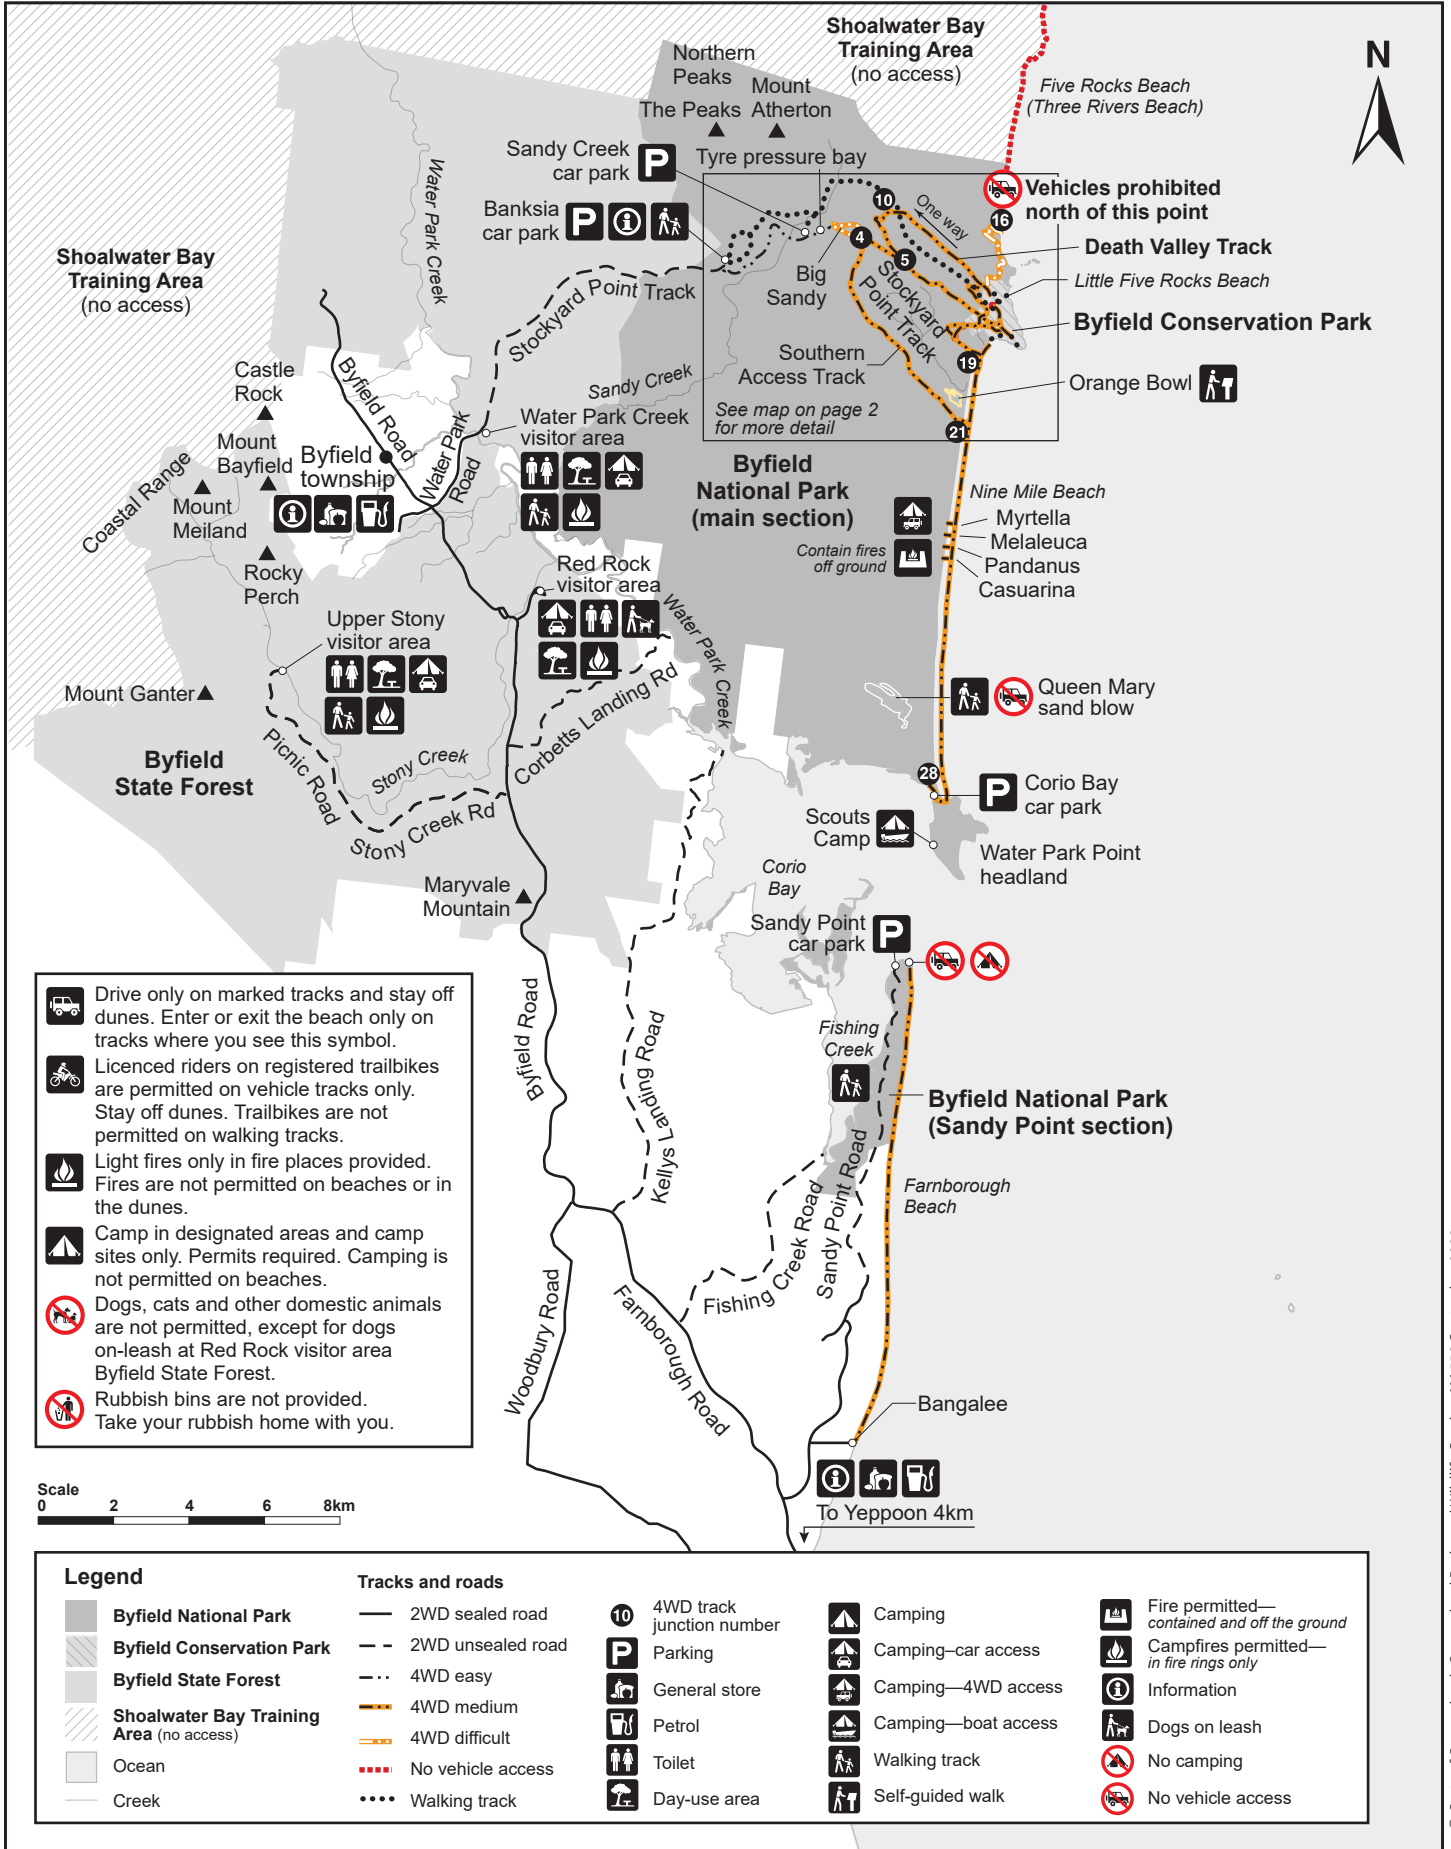

Byfield Area map

Byfield National Park, Byfield Conservation Park, Byfield State Forest

Legend			
	National park		Information shelter
	Conservation park		Parking
	Ocean		Toilet
	Creek		Day-use area
	Beach		Fires permitted— in fire rings only
	Walking track		4WD camping
	2WD unsealed		Viewpoint
	4WD easy		Self-guided walk
	4WD medium		Creek to Coast: Grade 5 walking track
	4WD difficult		No vehicle access
	No vehicle access		Trailbikes prohibited