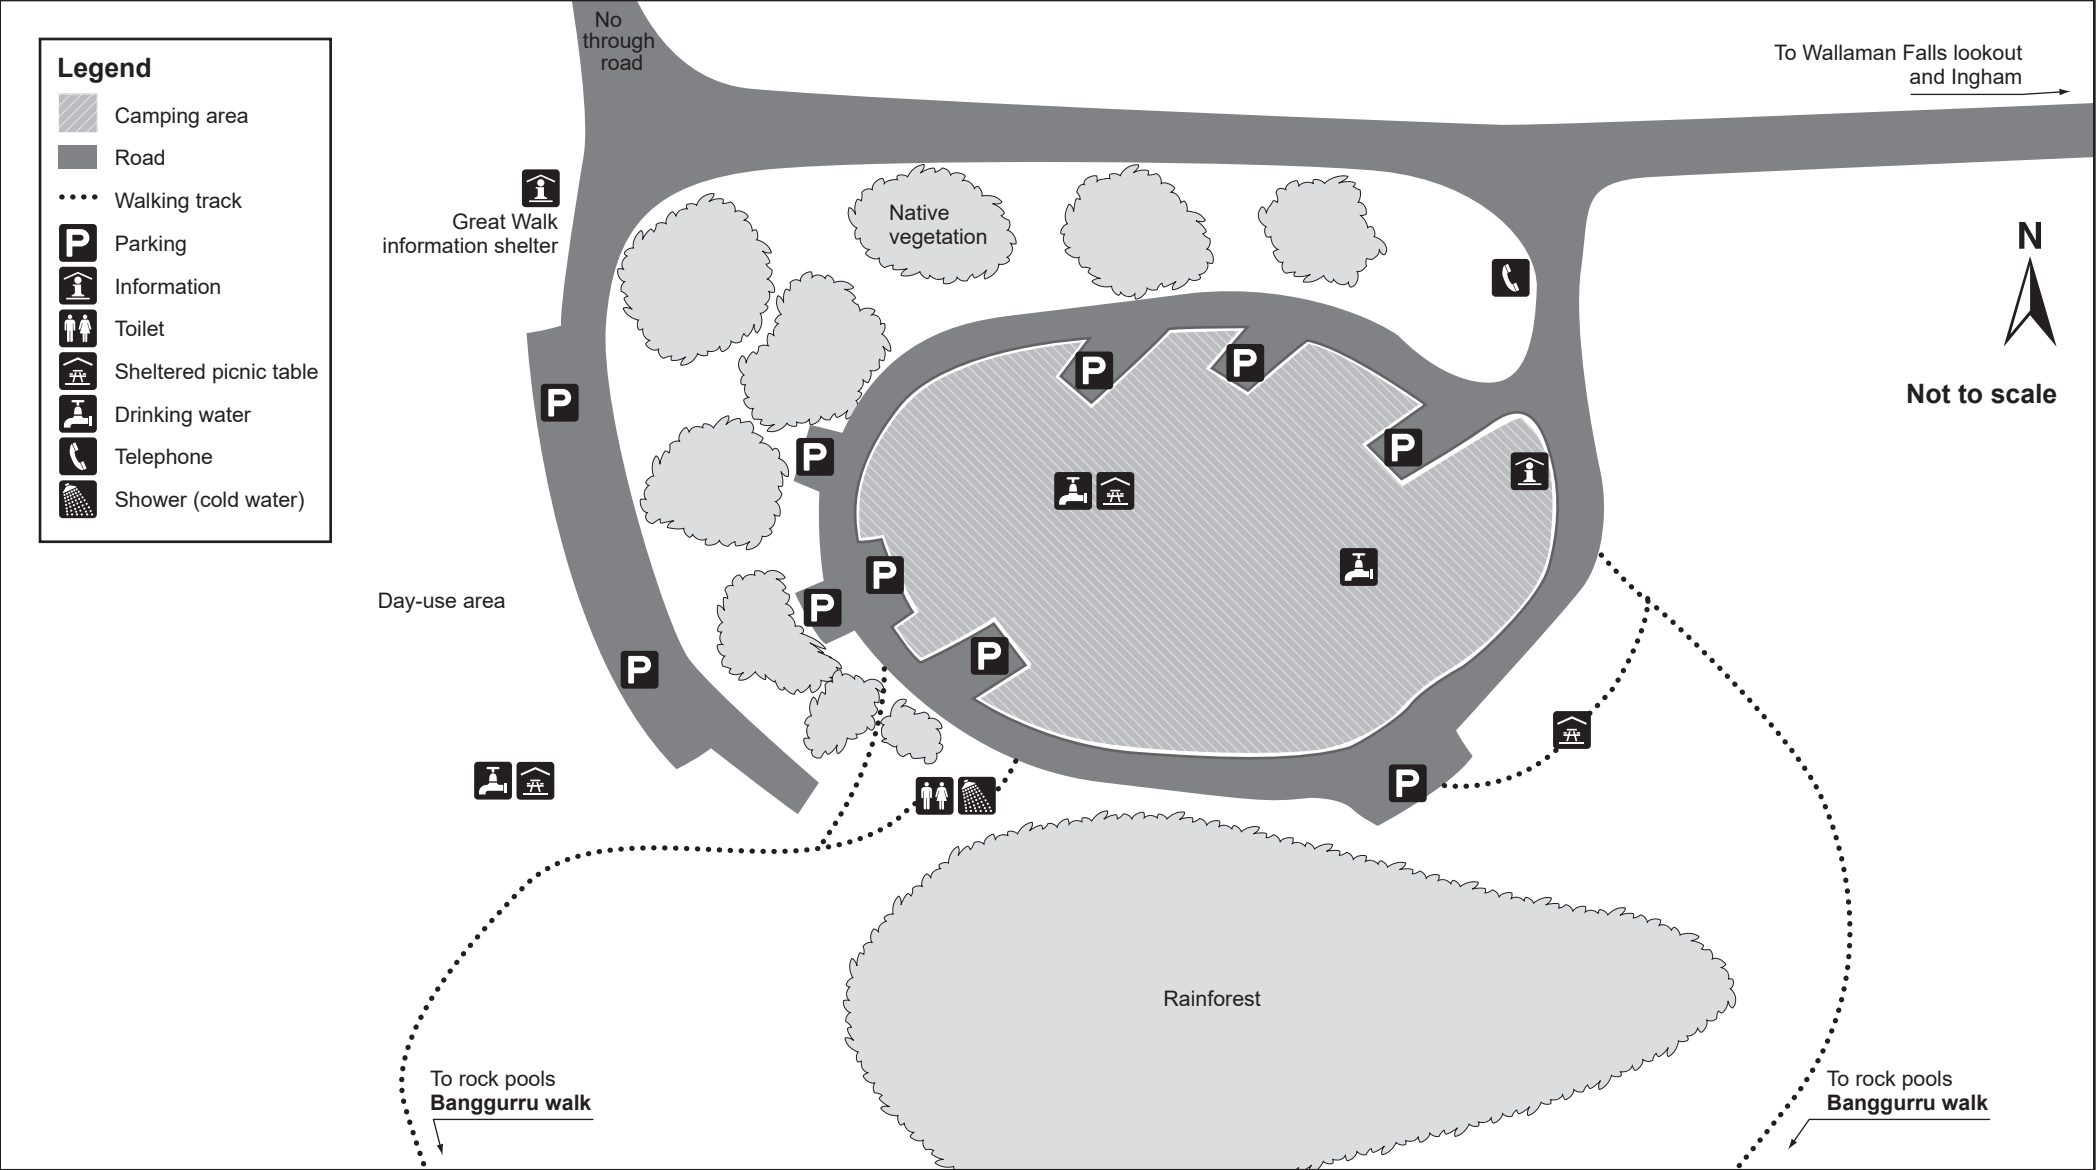

Wallaman Falls camping area map

Girringun National Park

© State of Queensland. Queensland Parks and Wildlife Service. MA253 January 2023