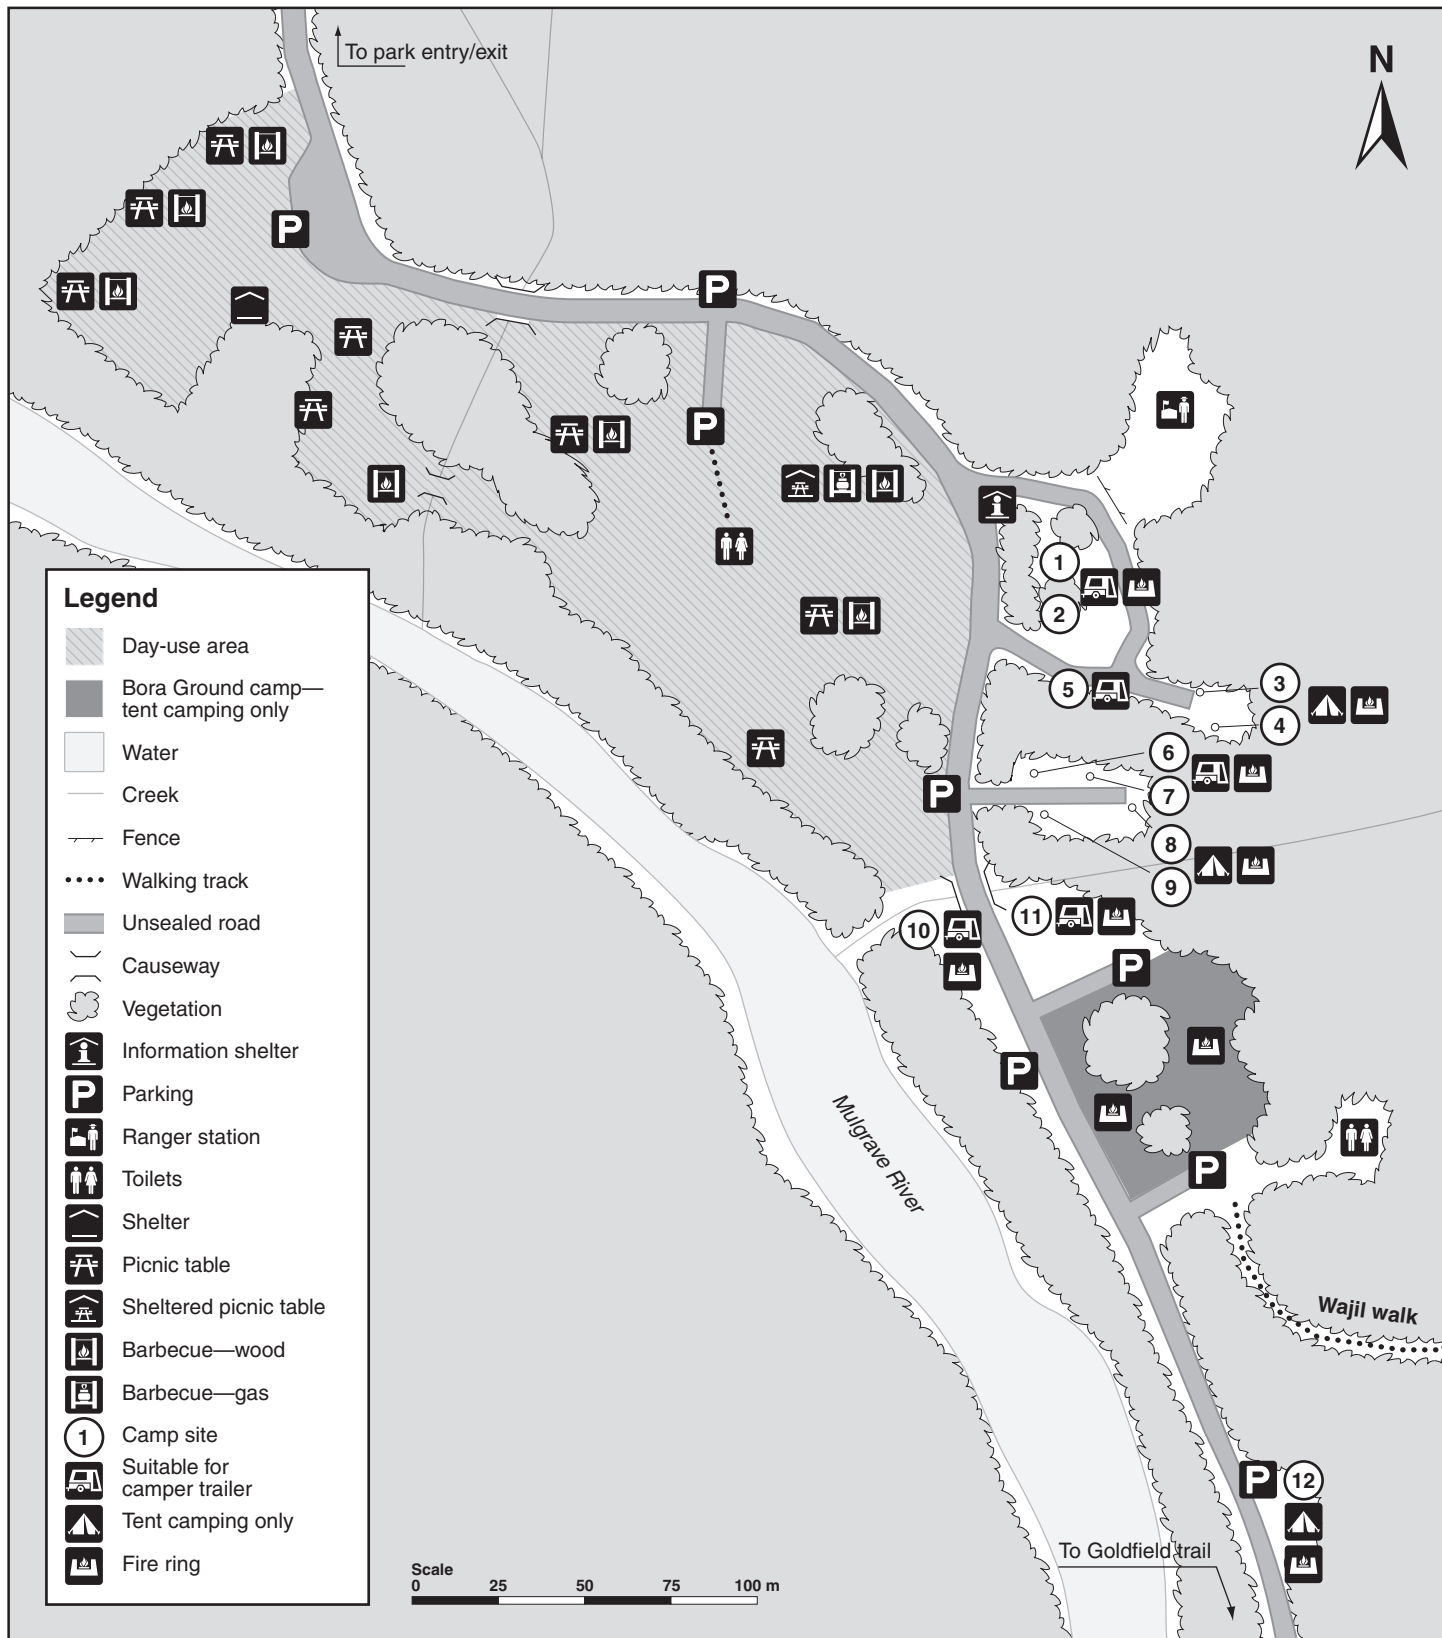

Goldsborough Valley map

Wooroonooran National Park

© State of Queensland. Queensland Parks and Wildlife Service, Department of National Parks, Recreation, Sport and Racing. MA453 May 2013