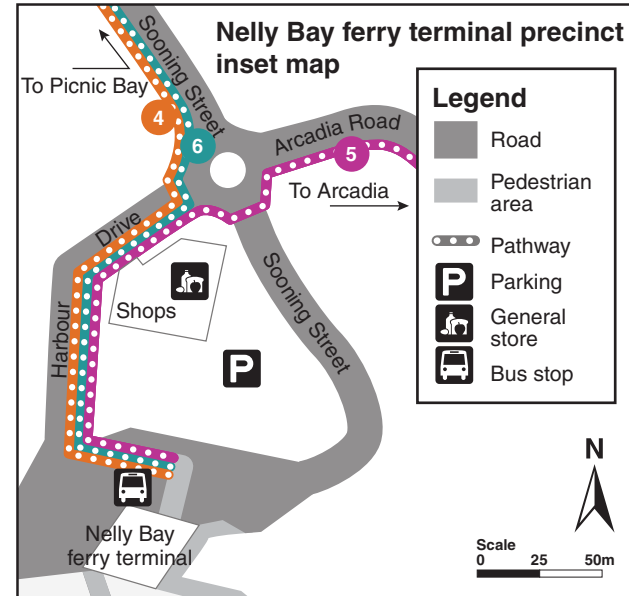

Magnetic Island walking trail maps

Main map

Walking from Forts Junction			
Key destination	via Route	Distance one way	Walking time one way
Horseshoe Bay	3	2.3km	50min
	2	4.6km	1hr 40min
	1 2	5.3km	2hr
Arcadia	4	3km	1hr
Nelly Bay	4	6.4km	2hr 20min
	4 5	5km	2hr
Picnic Bay	4 5 6	9km	3hr
	4 6	10.4km	3hr 30min
West Point	4 5 6 7	18km	6hr
	4 6 7	19.4km	6hr 30min