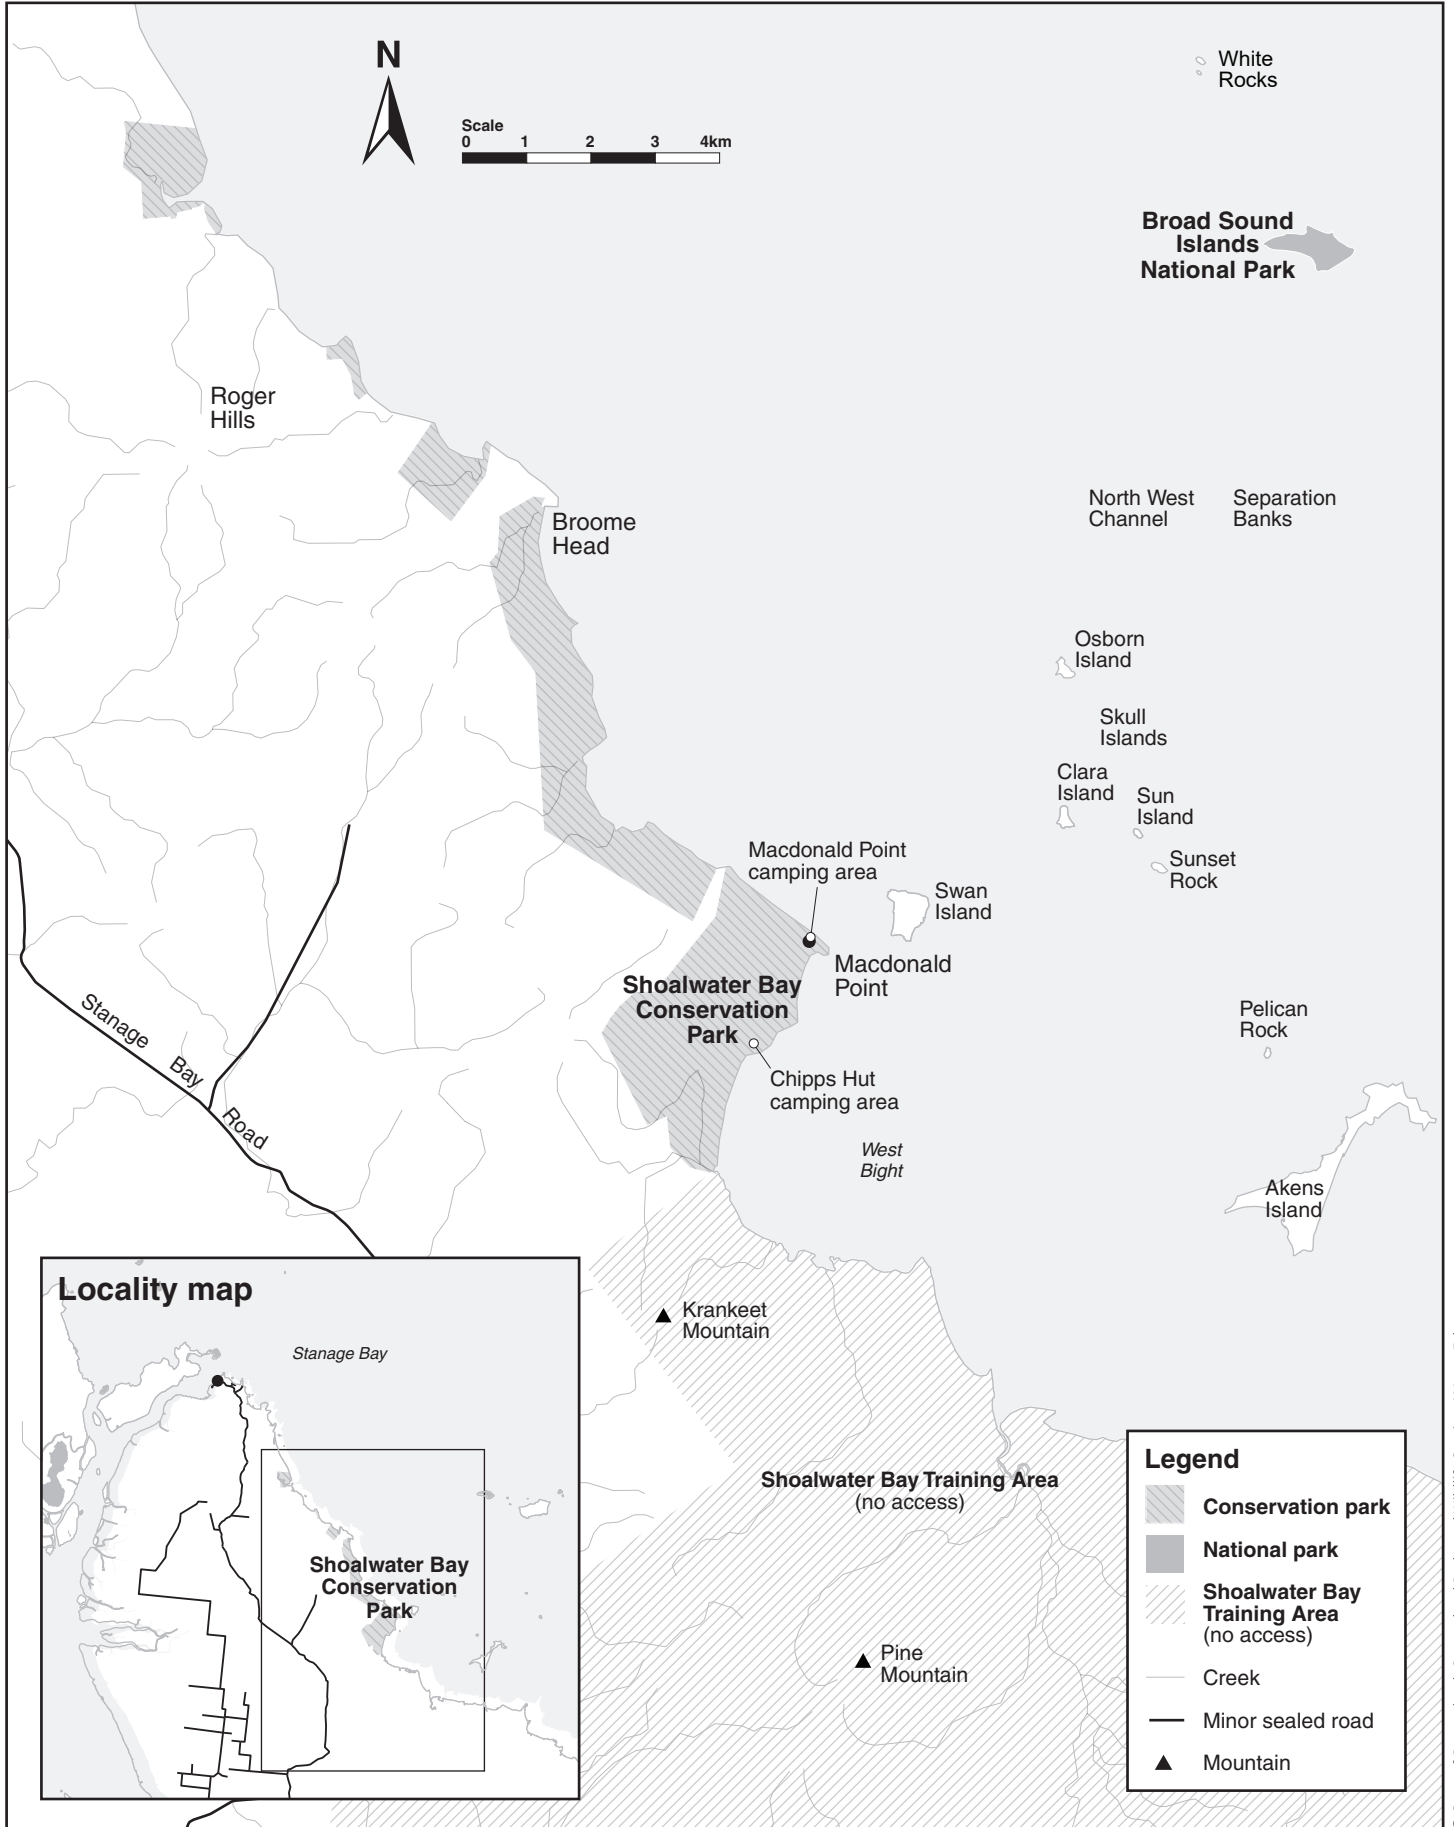

Shoalwater Bay Conservation Park map

© State of Queensland. Queensland Parks and Wildlife Service. MAB44 February 2022