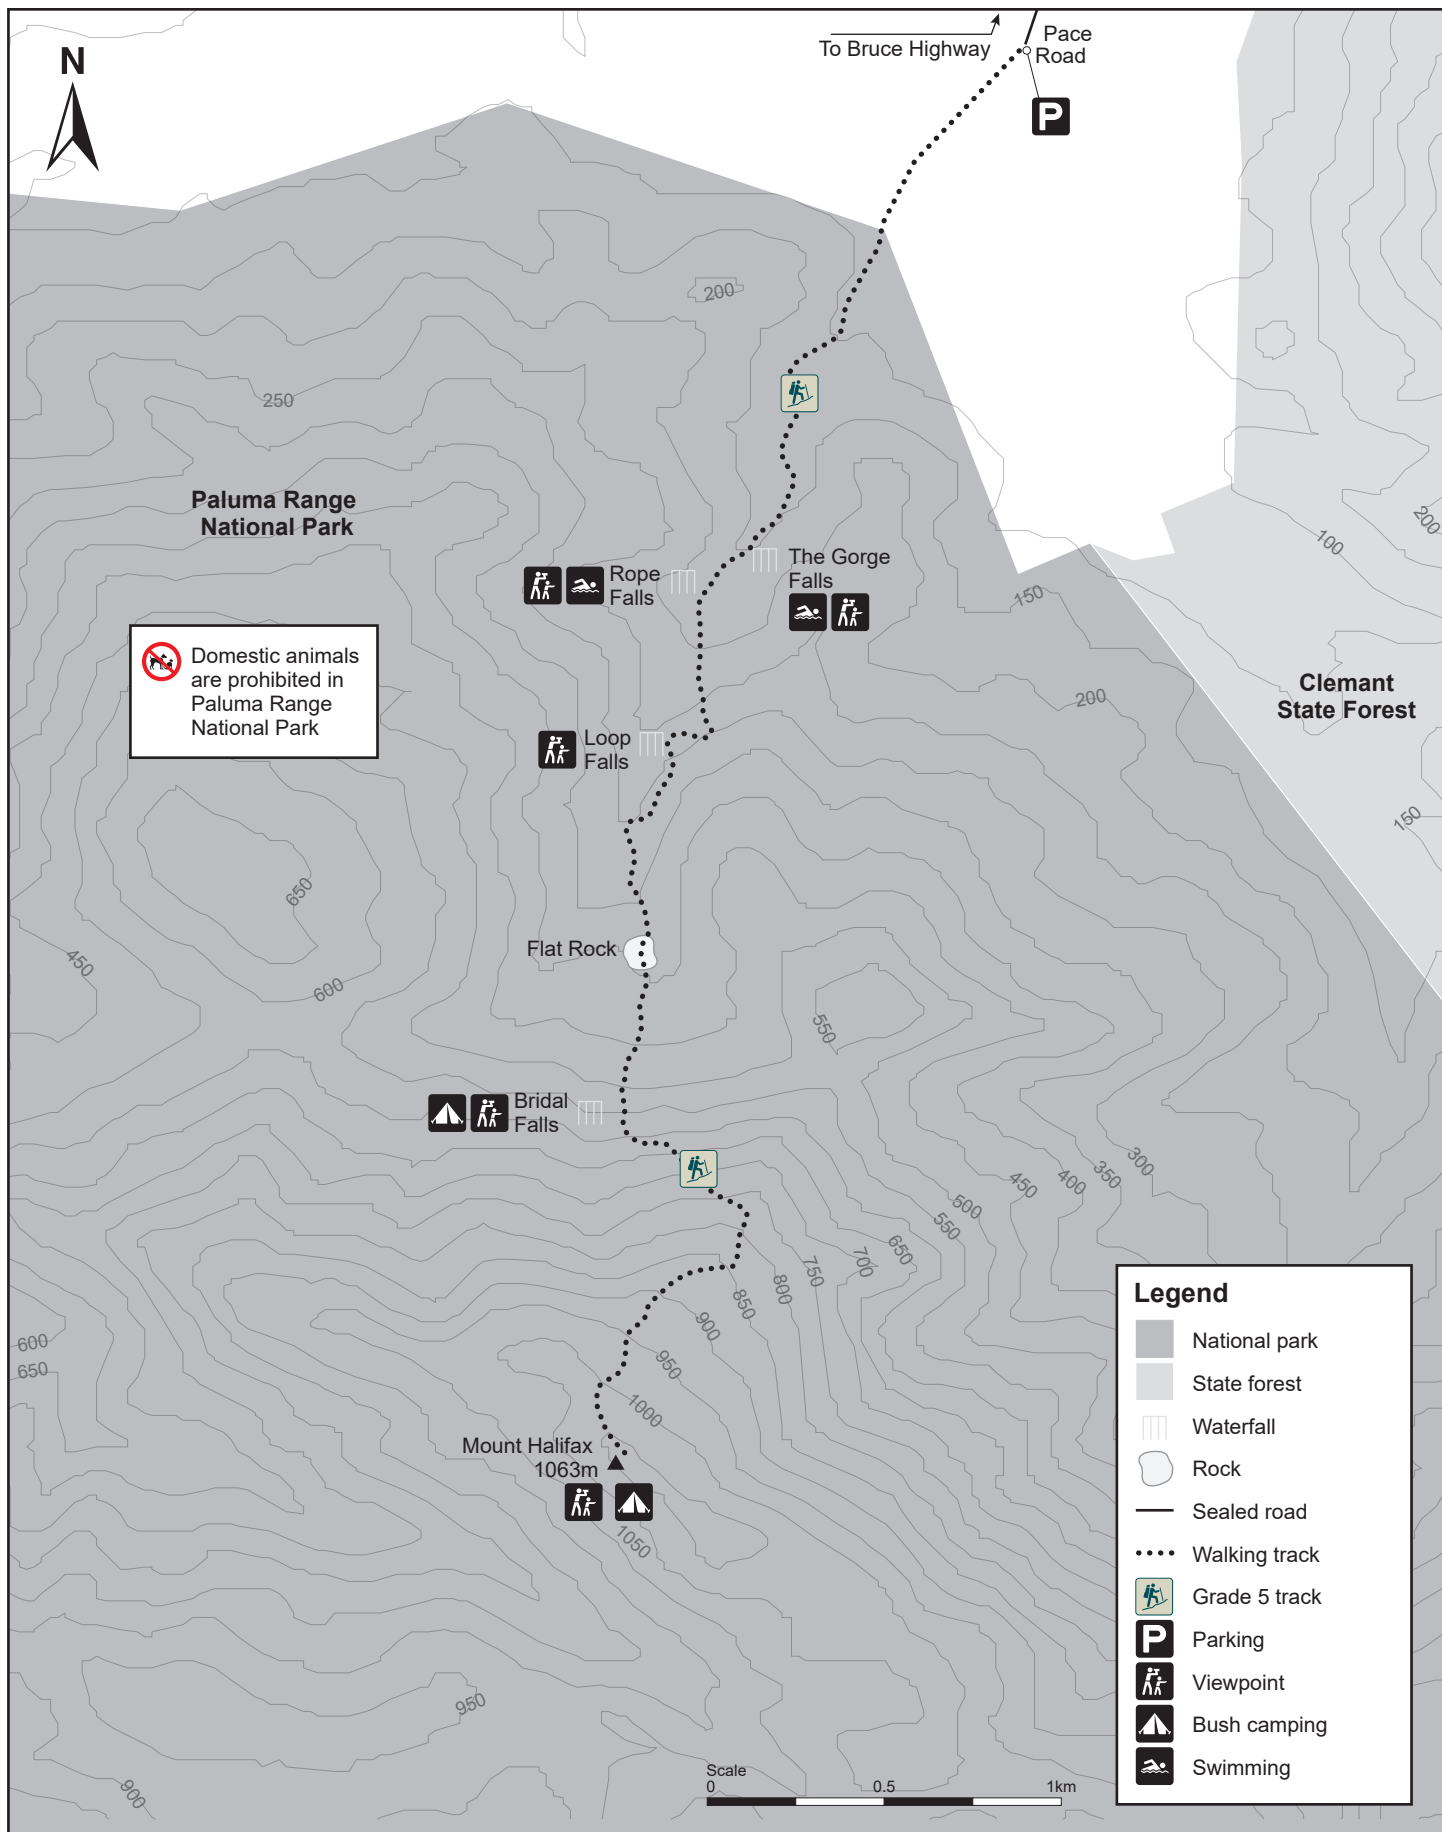

Mount Halifax walking track map

Paluma Range National Park

© State of Queensland. Queensland Parks and Wildlife Service. MA891 January 2024