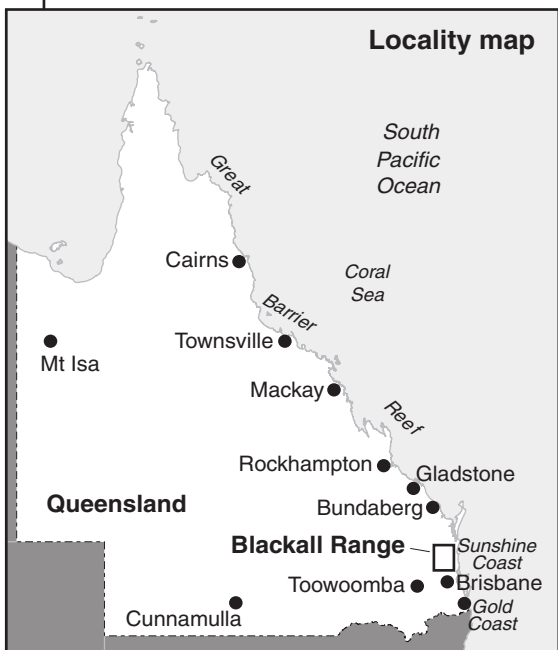

Sunshine Coast Hinterland Great Walk locality map

Legend	
National park	Railway
State forest	Great walk
Water	Highway number
Waterways	Town
Highway	Dam wall
Road	Information centre