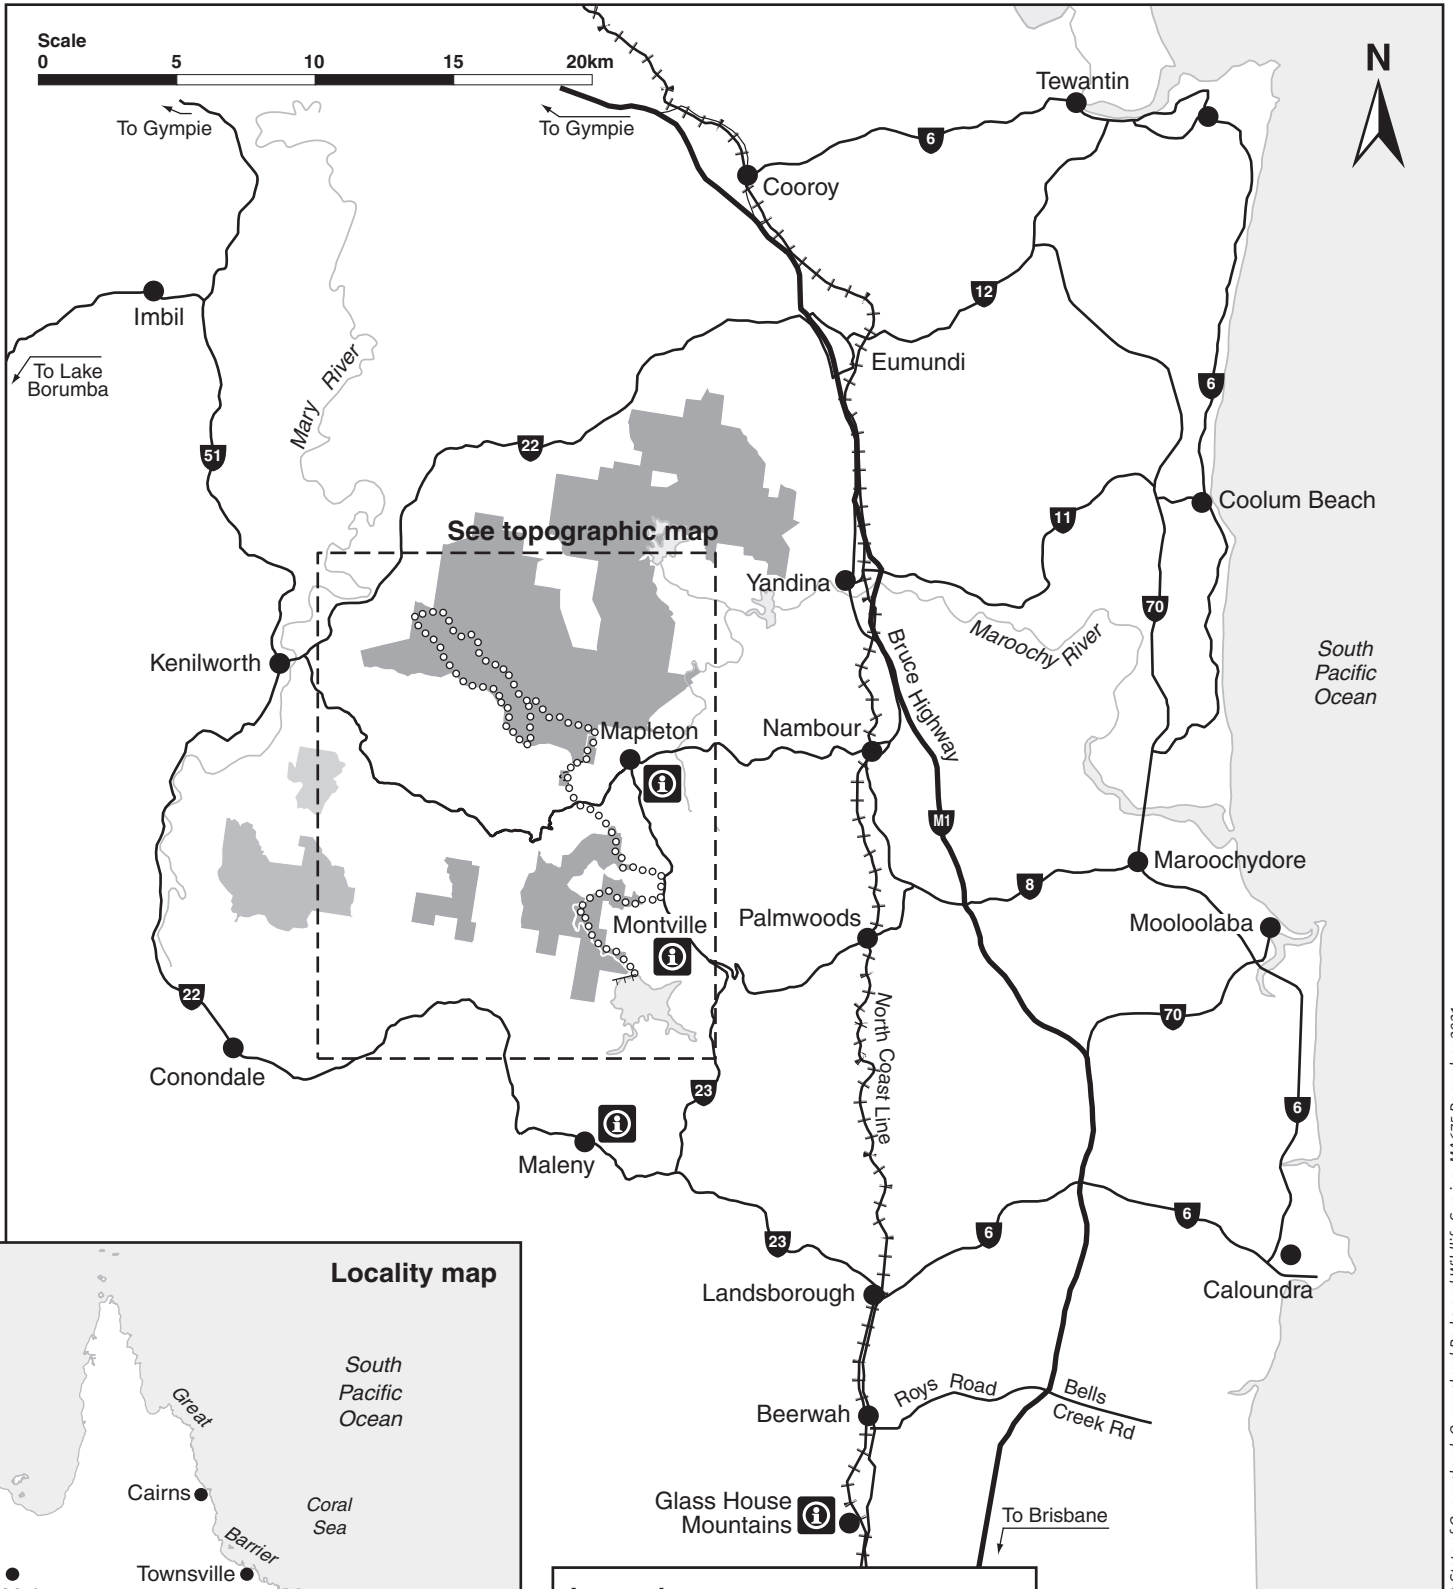

Sunshine Coast Hinterland Great Walk locality map

Legend	
National park	Railway
State forest	Great walk
Water	Highway number
Waterways	Town
Highway	Dam wall
Road	Information centre